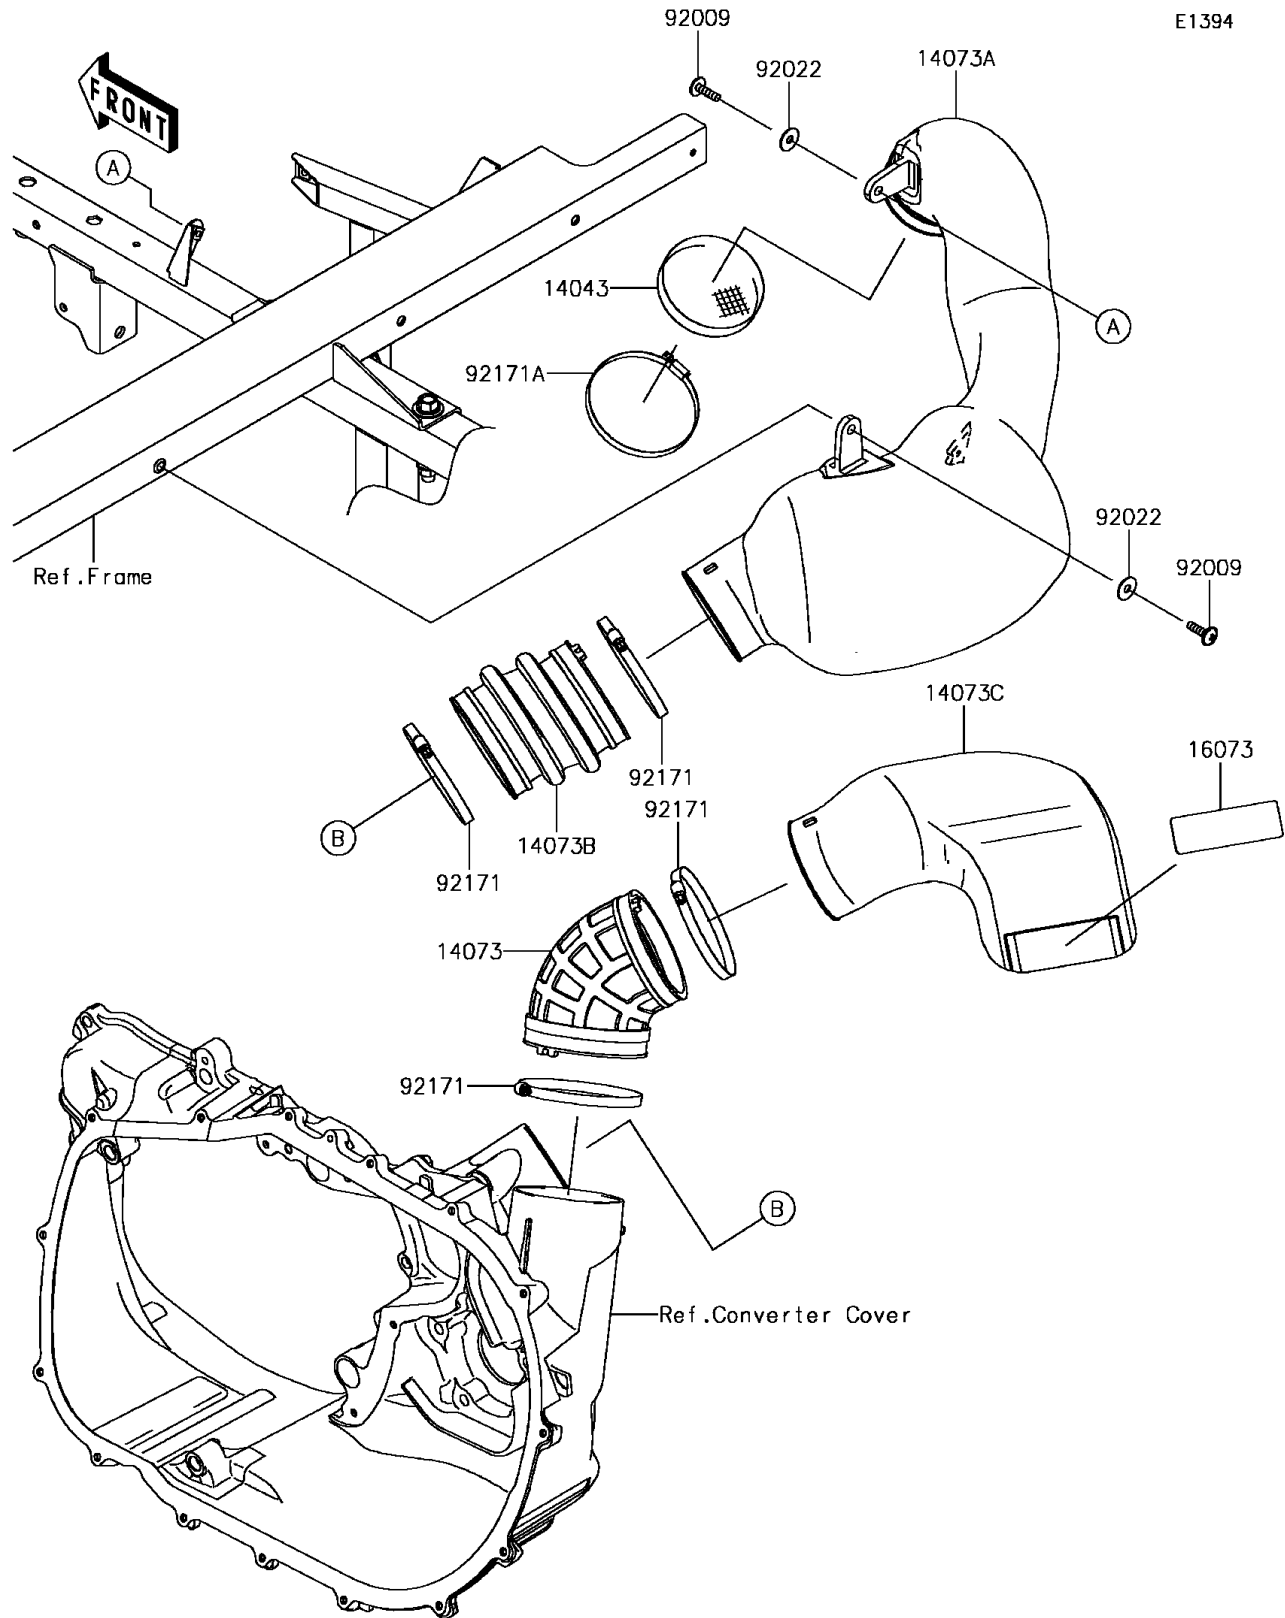

2017 MULE PRO-FX™ EPS LE PARTS DIAGRAM

Air Cleaner-Belt Converter

E1394

2017 MULE PRO-FX™ EPS LE PARTS LIST

Air Cleaner-Belt Converter

ITEM NAME	PART NUMBER	QUANTITY
-----------	-------------	----------