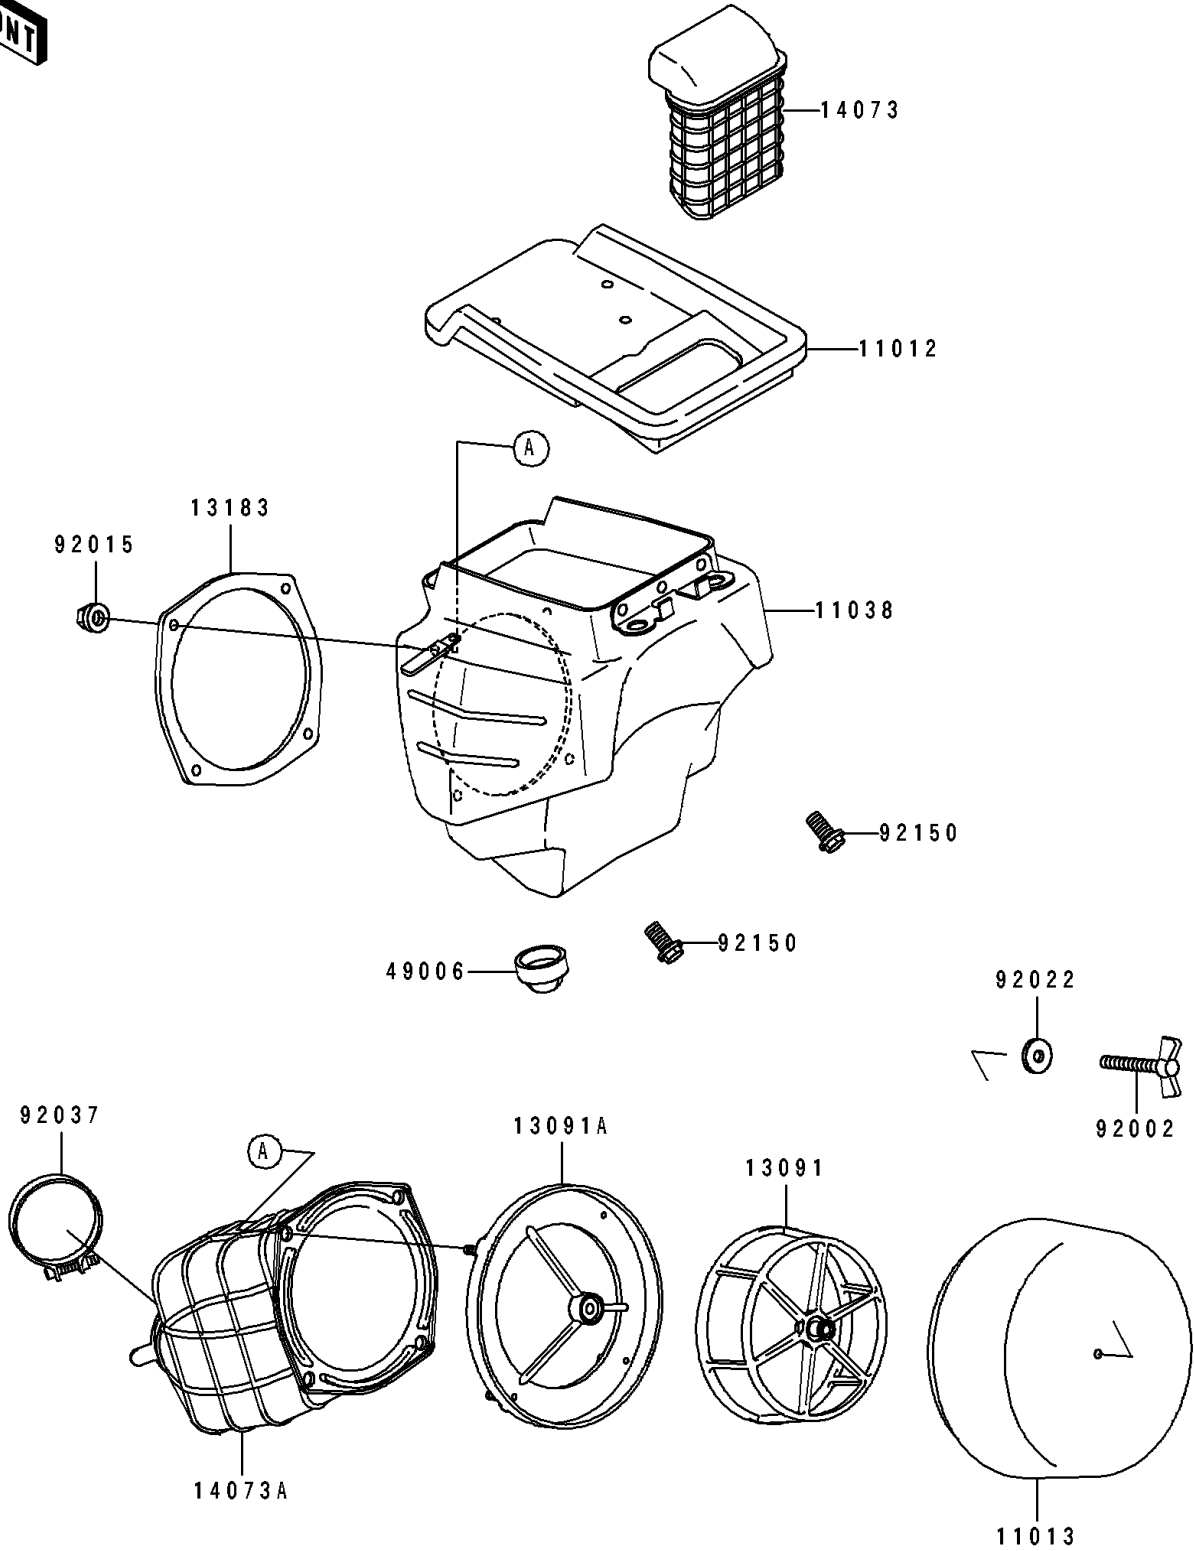

1992 KDX250 PARTS DIAGRAM

Air Cleaner

E1130

1992 KDX250 PARTS LIST

Air Cleaner

ITEM NAME	PART NUMBER	QUANTITY
CAP,AIR FILTER (Ref # 11012)	11012-1822	1
ELEMENT-AIR FILTER (Ref # 11013)	11013-1196	1
CASE-ASSY-AIR FILTER (Ref # 11038)	11038-1080	1
HOLDER,ELEMENT (Ref # 13091)	13091-1454	1
HOLDER (Ref # 13091A)	13091-1594	1
PLATE,DUCT FITTING (Ref # 13183)	13183-1046	1
DUCT,AIR INLET (Ref # 14073)	14073-1363	1
DUCT,AIR FILTER (Ref # 14073A)	14073-1454	1
BOOT (Ref # 49006)	49006-1248	1
BOLT,WING (Ref # 92002)	92002-1719	1
NUT,FLANGED,5MM (Ref # 92015)	92015-1259	4
WASHER,6.5X20X1.6 (Ref # 92022)	92022-125	1
CLAMP,AIR FILTER (Ref # 92037)	92037-1409	1
BOLT,FLANGED,6X16 (Ref # 92150)	92150-1506	2