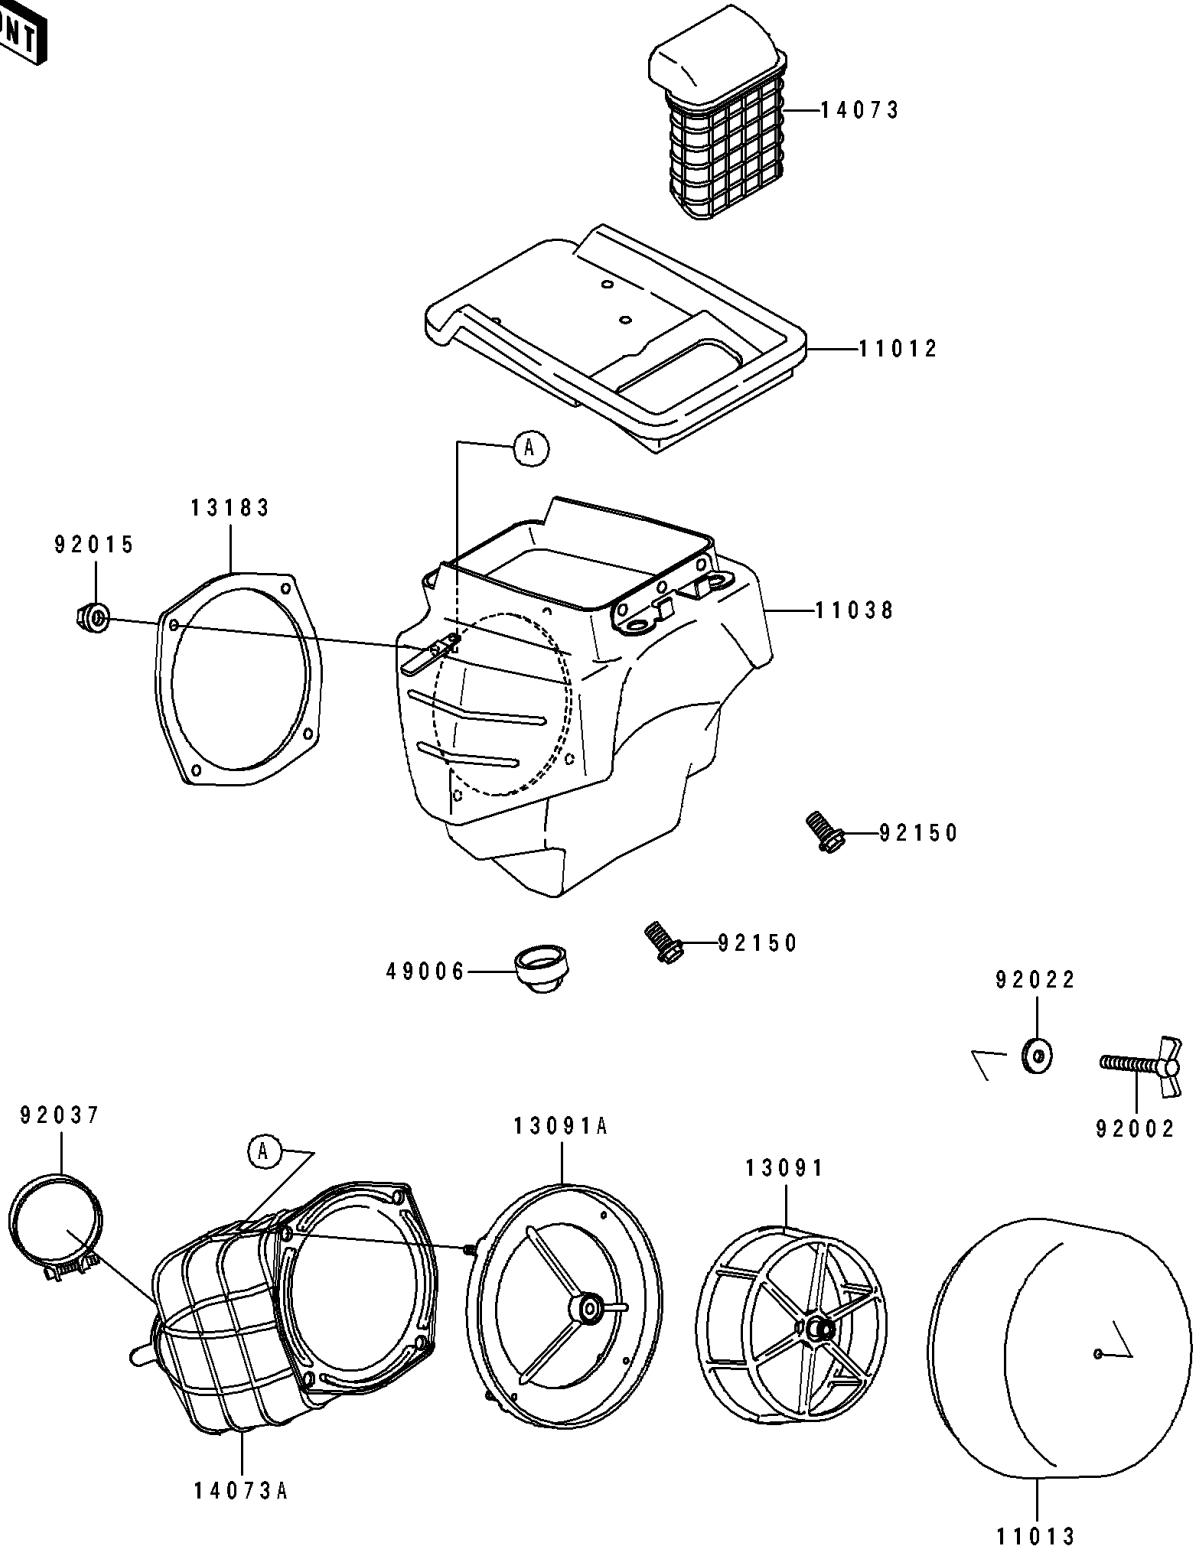

# 1993 KDX250 PARTS DIAGRAM

Air Cleaner

E1130

# 1993 KDX250 PARTS LIST

## Air Cleaner

ITEM NAME	PART NUMBER	QUANTITY
CAP,AIR FILTER (Ref # 11012)	11012-1822	1
ELEMENT-AIR FILTER (Ref # 11013)	11013-1196	1
CASE-ASSY-AIR FILTER (Ref # 11038)	11038-1080	1
HOLDER,ELEMENT (Ref # 13091)	13091-1454	1
HOLDER (Ref # 13091A)	13091-1594	1
PLATE,DUCT FITTING (Ref # 13183)	13183-1046	1
DUCT,AIR INLET (Ref # 14073)	14073-1363	1
DUCT,AIR FILTER (Ref # 14073A)	14073-1454	1
BOOT (Ref # 49006)	49006-1248	1
BOLT,WING (Ref # 92002)	92002-1719	1
NUT,FLANGED,5MM (Ref # 92015)	92015-1259	4
WASHER,6.5X20X1.6 (Ref # 92022)	92022-125	1
CLAMP,AIR FILTER (Ref # 92037)	92037-1409	1
BOLT,FLANGED,6X16 (Ref # 92150)	92150-1506	2