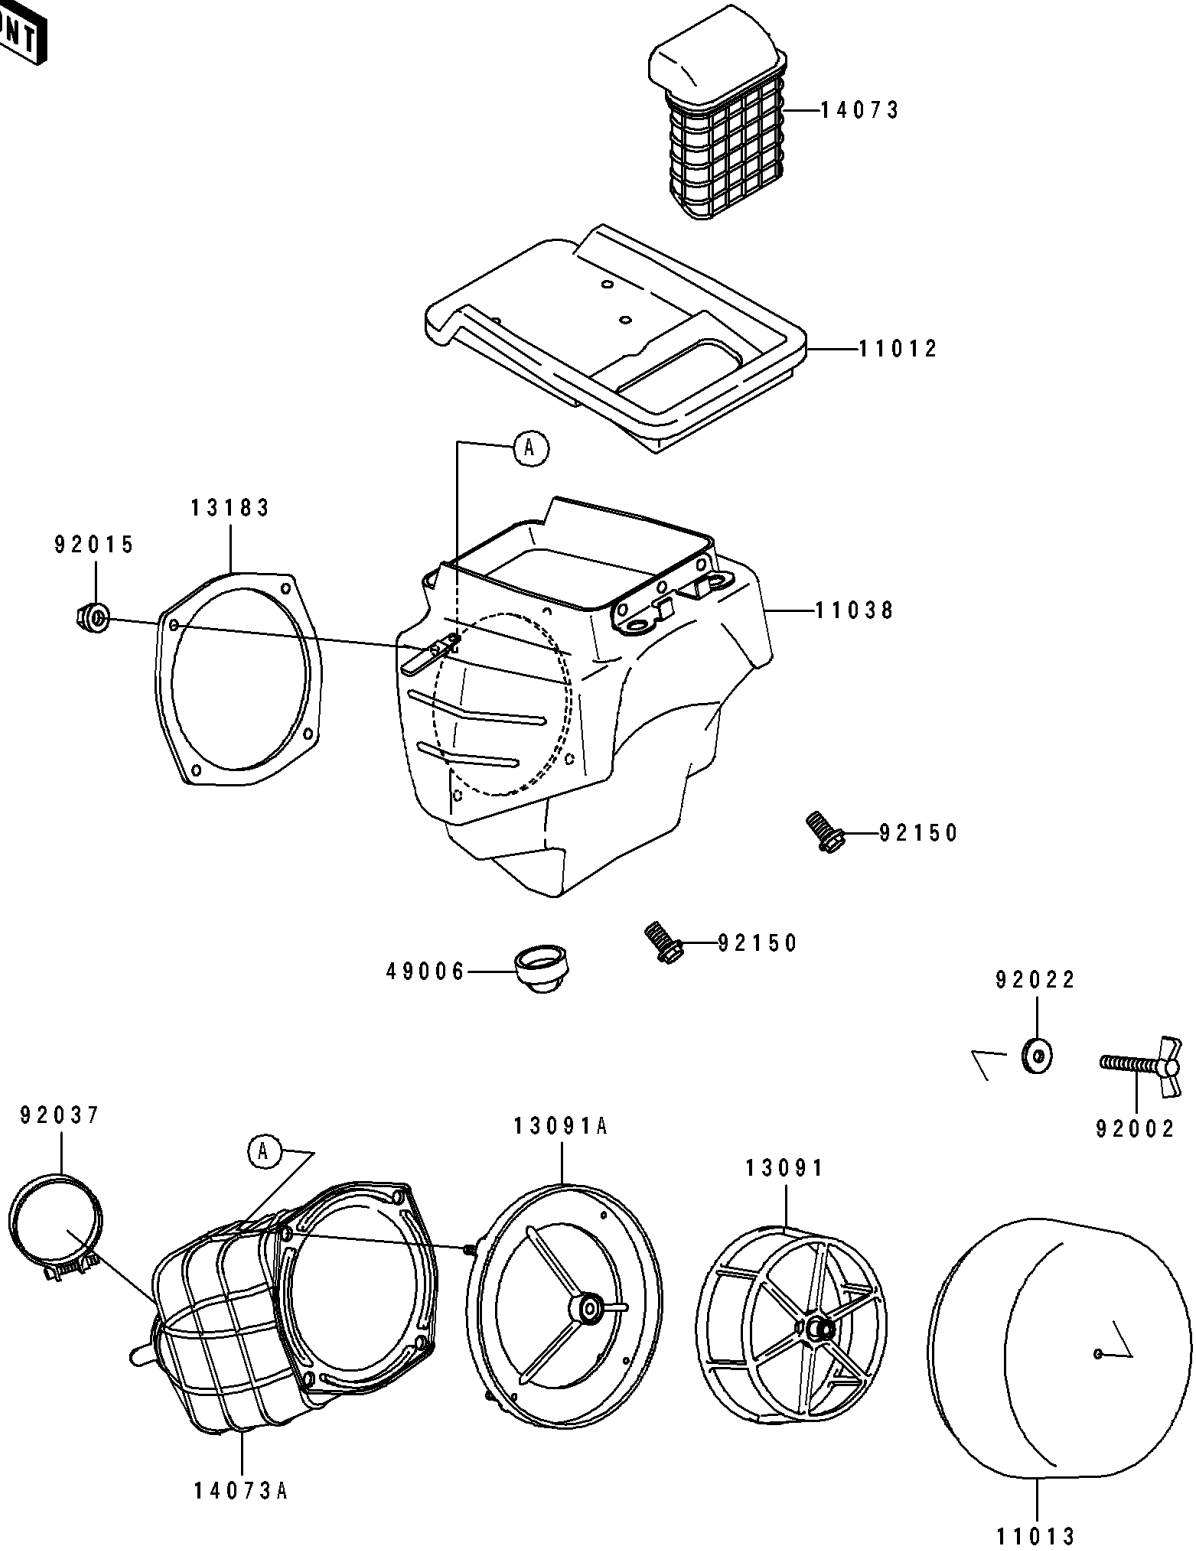

# 1993 KDX250 PARTS DIAGRAM

Air Cleaner

E1130

# 1993 KDX250 PARTS LIST

## Air Cleaner

ITEM NAME	PART NUMBER	QUANTITY
CAP,AIR FILTER (Ref # 11012)	11012-1822	1
ELEMENT-AIR FILTER (Ref # 11013)	11013-1196	1
CASE-ASSY-AIR FILTER (Ref # 11038)	11038-1080	1
HOLDER,ELEMENT (Ref # 13091)	13091-1454	1
HOLDER (Ref # 13091A)	13091-1594	1
PLATE,DUCT FITTING (Ref # 13183)	13183-1046	1
DUCT,AIR INLET (Ref # 14073)	14073-1363	1
DUCT,AIR FILTER (Ref # 14073A)	14073-1454	1
BOOT (Ref # 49006)	49006-1248	1
BOLT,WING (Ref # 92002)	92002-1719	1
NUT,FLANGED,5MM (Ref # 92015)	92015-1259	4
WASHER,6.5X20X1.6 (Ref # 92022)	92022-125	1
CLAMP,AIR FILTER (Ref # 92037)	92037-1409	1
BOLT,FLANGED,6X16 (Ref # 92150)	92150-1506	2