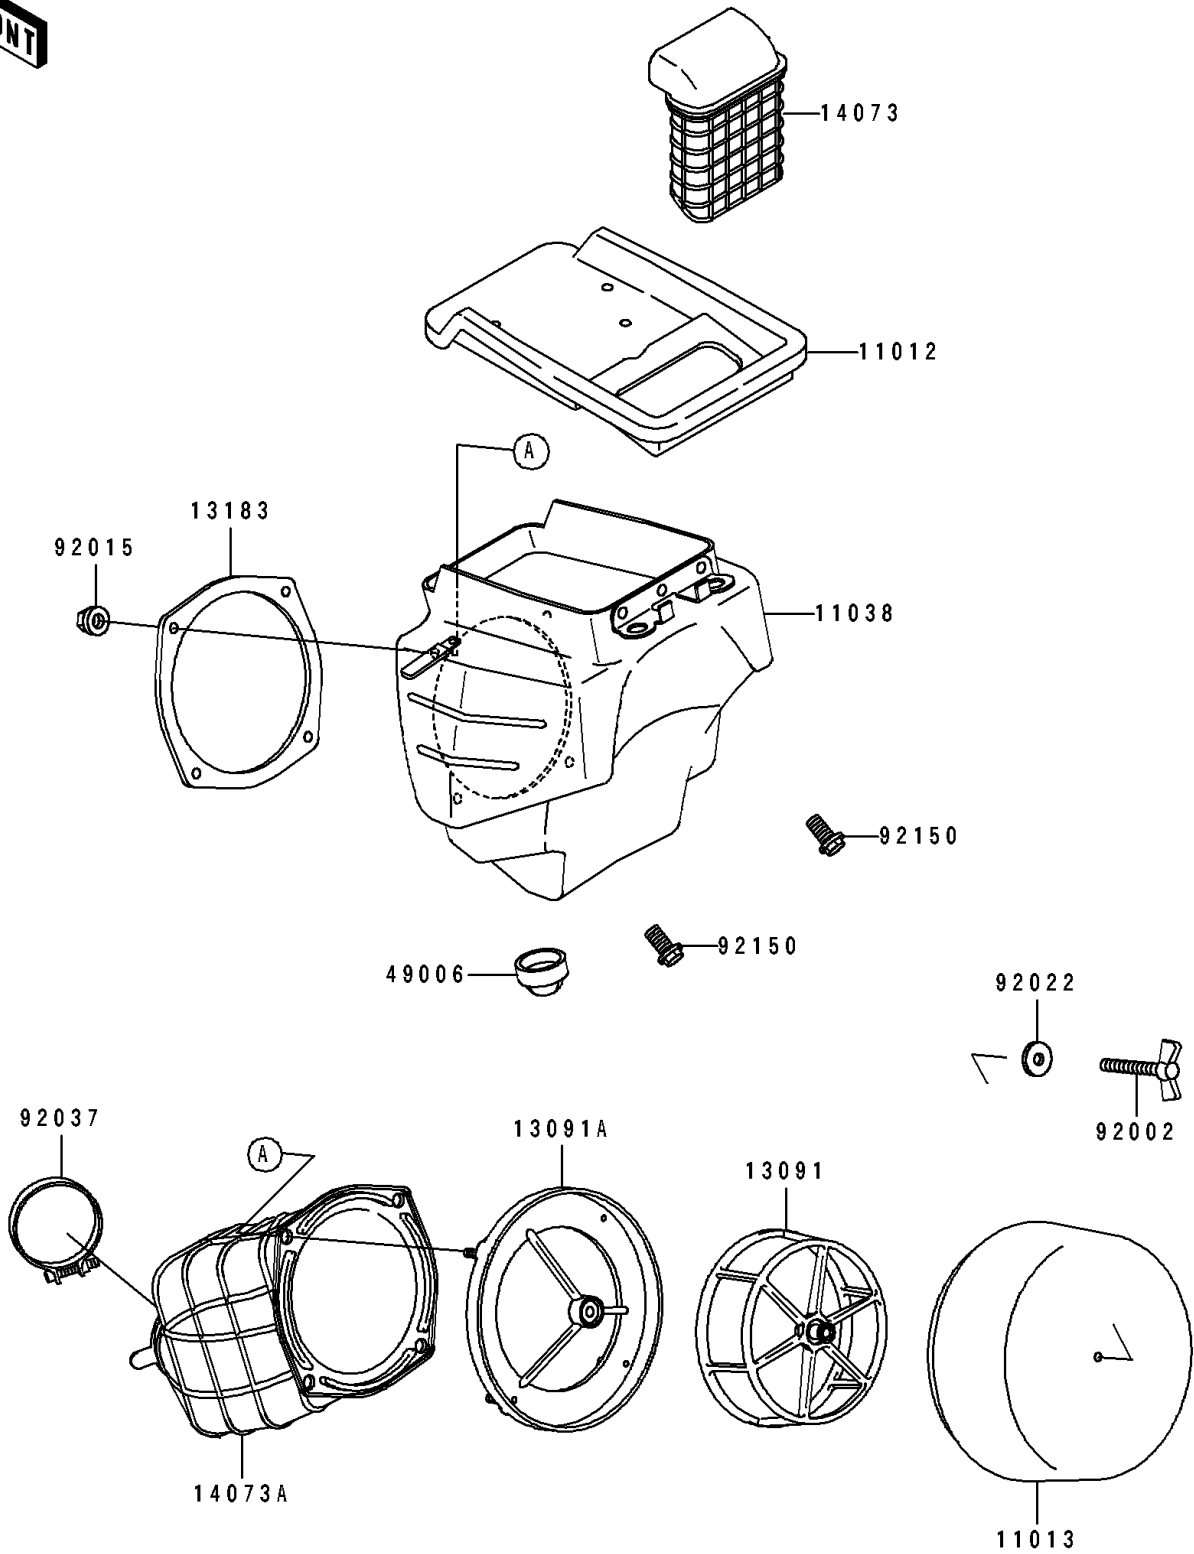

# 1994 KDX250 PARTS DIAGRAM

Air Cleaner

E1130

# 1994 KDX250 PARTS LIST

## Air Cleaner

ITEM NAME	PART NUMBER	QUANTITY
CAP,AIR FILTER (Ref # 11012)	11012-1822	1
ELEMENT-AIR FILTER (Ref # 11013)	11013-1196	1
CASE-ASSY-AIR FILTER (Ref # 11038)	11038-1080	1
HOLDER,ELEMENT (Ref # 13091)	13091-1454	1
HOLDER (Ref # 13091A)	13091-1594	1
PLATE,DUCT FITTING (Ref # 13183)	13183-1046	1
DUCT,AIR INLET (Ref # 14073)	14073-1363	1
DUCT,AIR FILTER (Ref # 14073A)	14073-1454	1
BOOT (Ref # 49006)	49006-1248	1
BOLT,WING (Ref # 92002)	92002-1719	1
NUT,FLANGED,5MM (Ref # 92015)	92015-1259	4
WASHER,6.5X20X1.6 (Ref # 92022)	92022-125	1
CLAMP,AIR FILTER (Ref # 92037)	92037-1409	1
BOLT,FLANGED,6X16 (Ref # 92150)	92150-1506	2