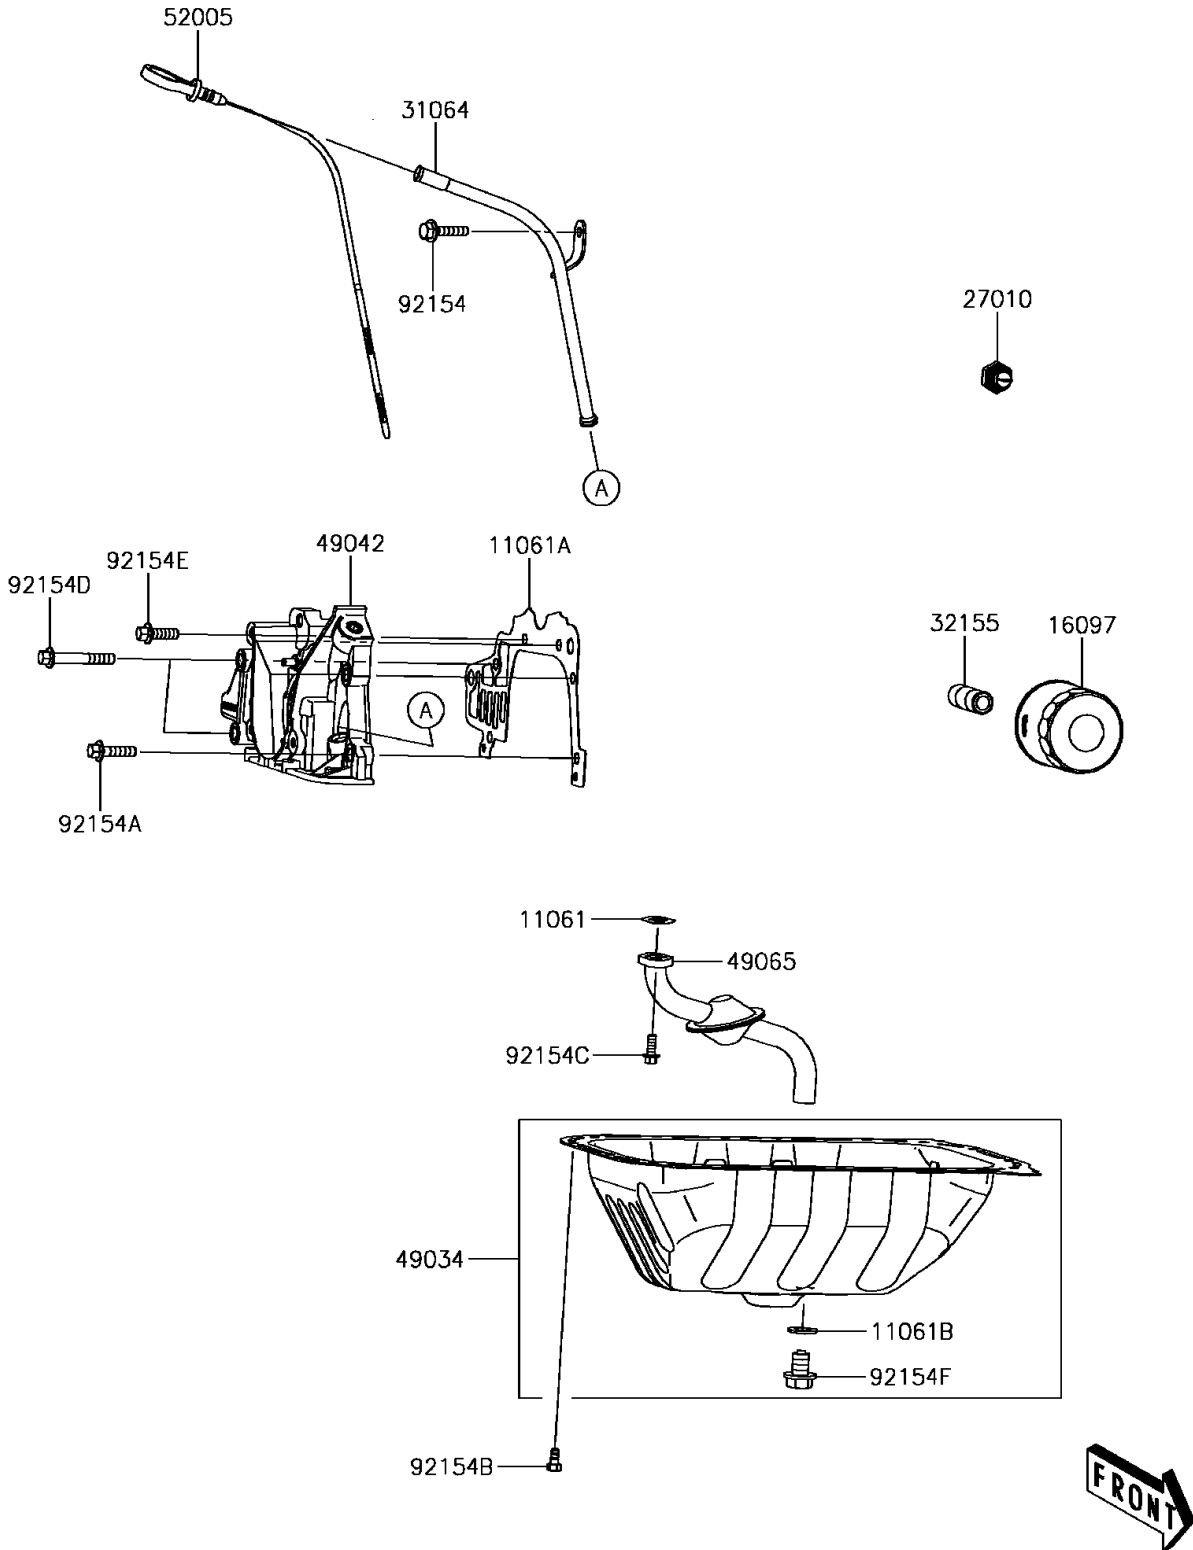

2017 MULE PRO-FX™ EPS LE PARTS DIAGRAM

Oil Pump/Oil Filter

E1710

2017 MULE PRO-FX™ EPS LE PARTS LIST

Oil Pump/Oil Filter

ITEM NAME	PART NUMBER	QUANTITY
-----------	-------------	----------