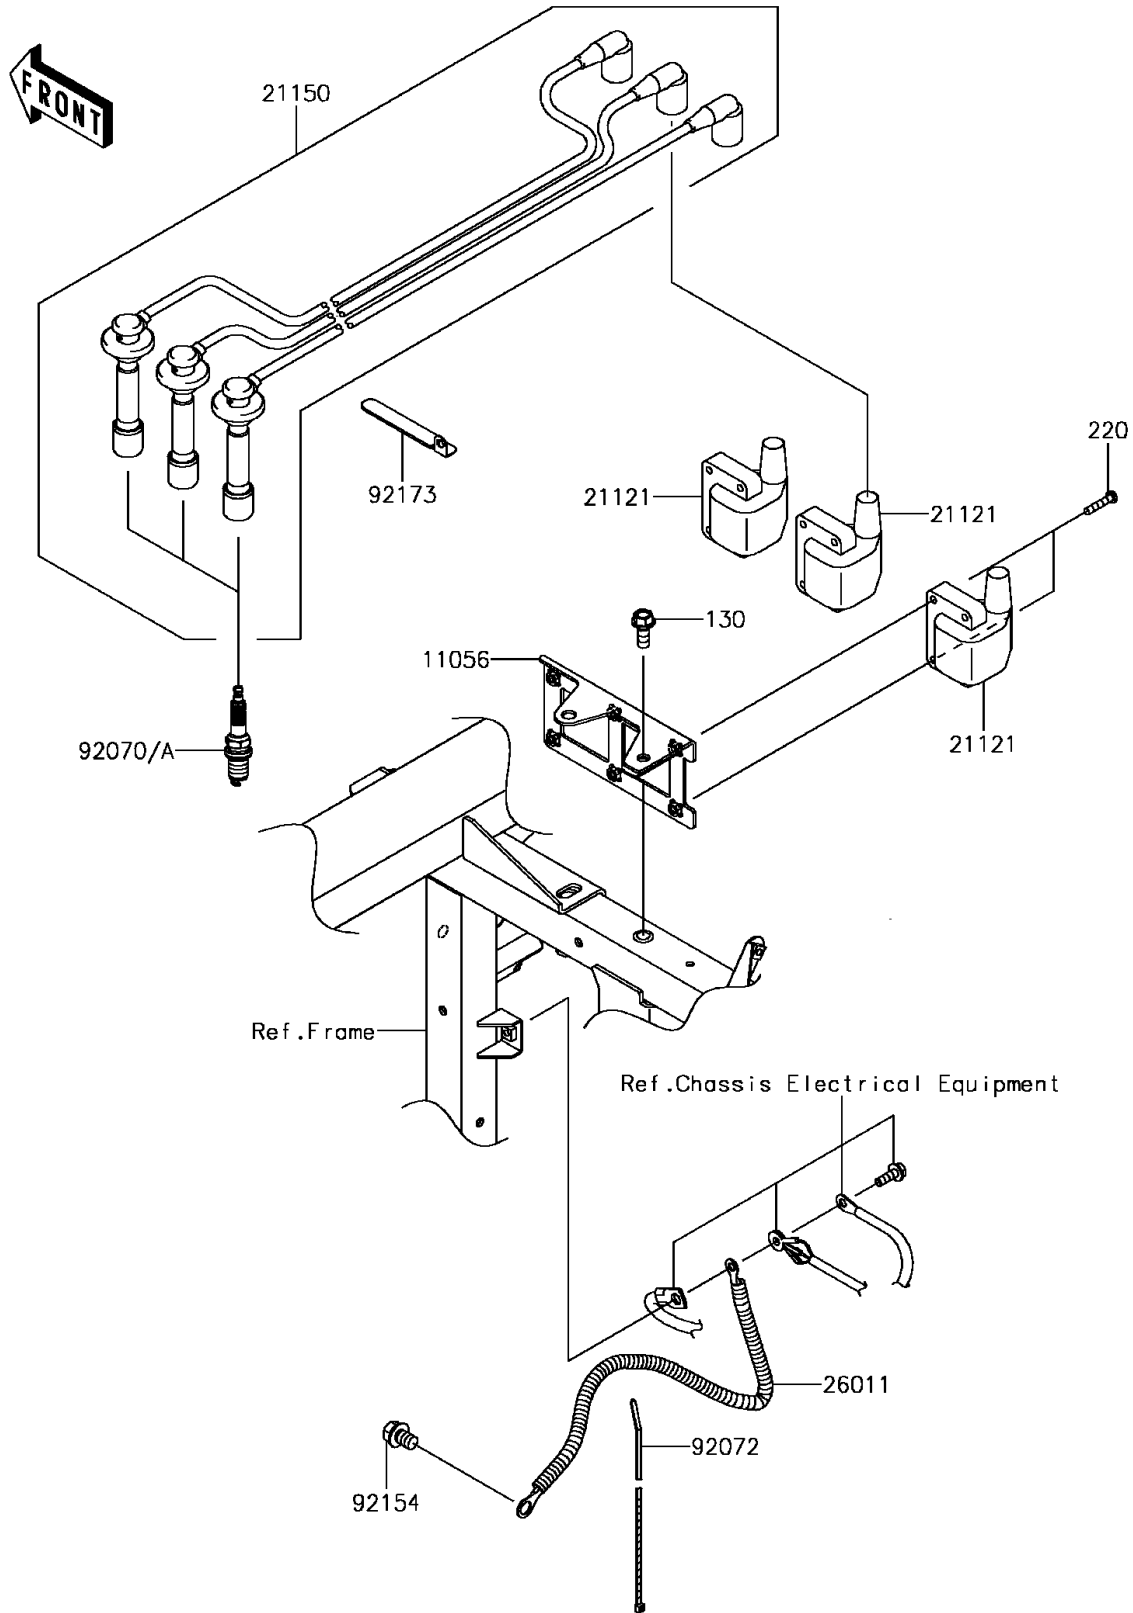

2017 MULE PRO-FX™ EPS LE PARTS DIAGRAM

Ignition System

E1830

2017 MULE PRO-FX™ EPS LE PARTS LIST

Ignition System

ITEM NAME	PART NUMBER	QUANTITY
-----------	-------------	----------