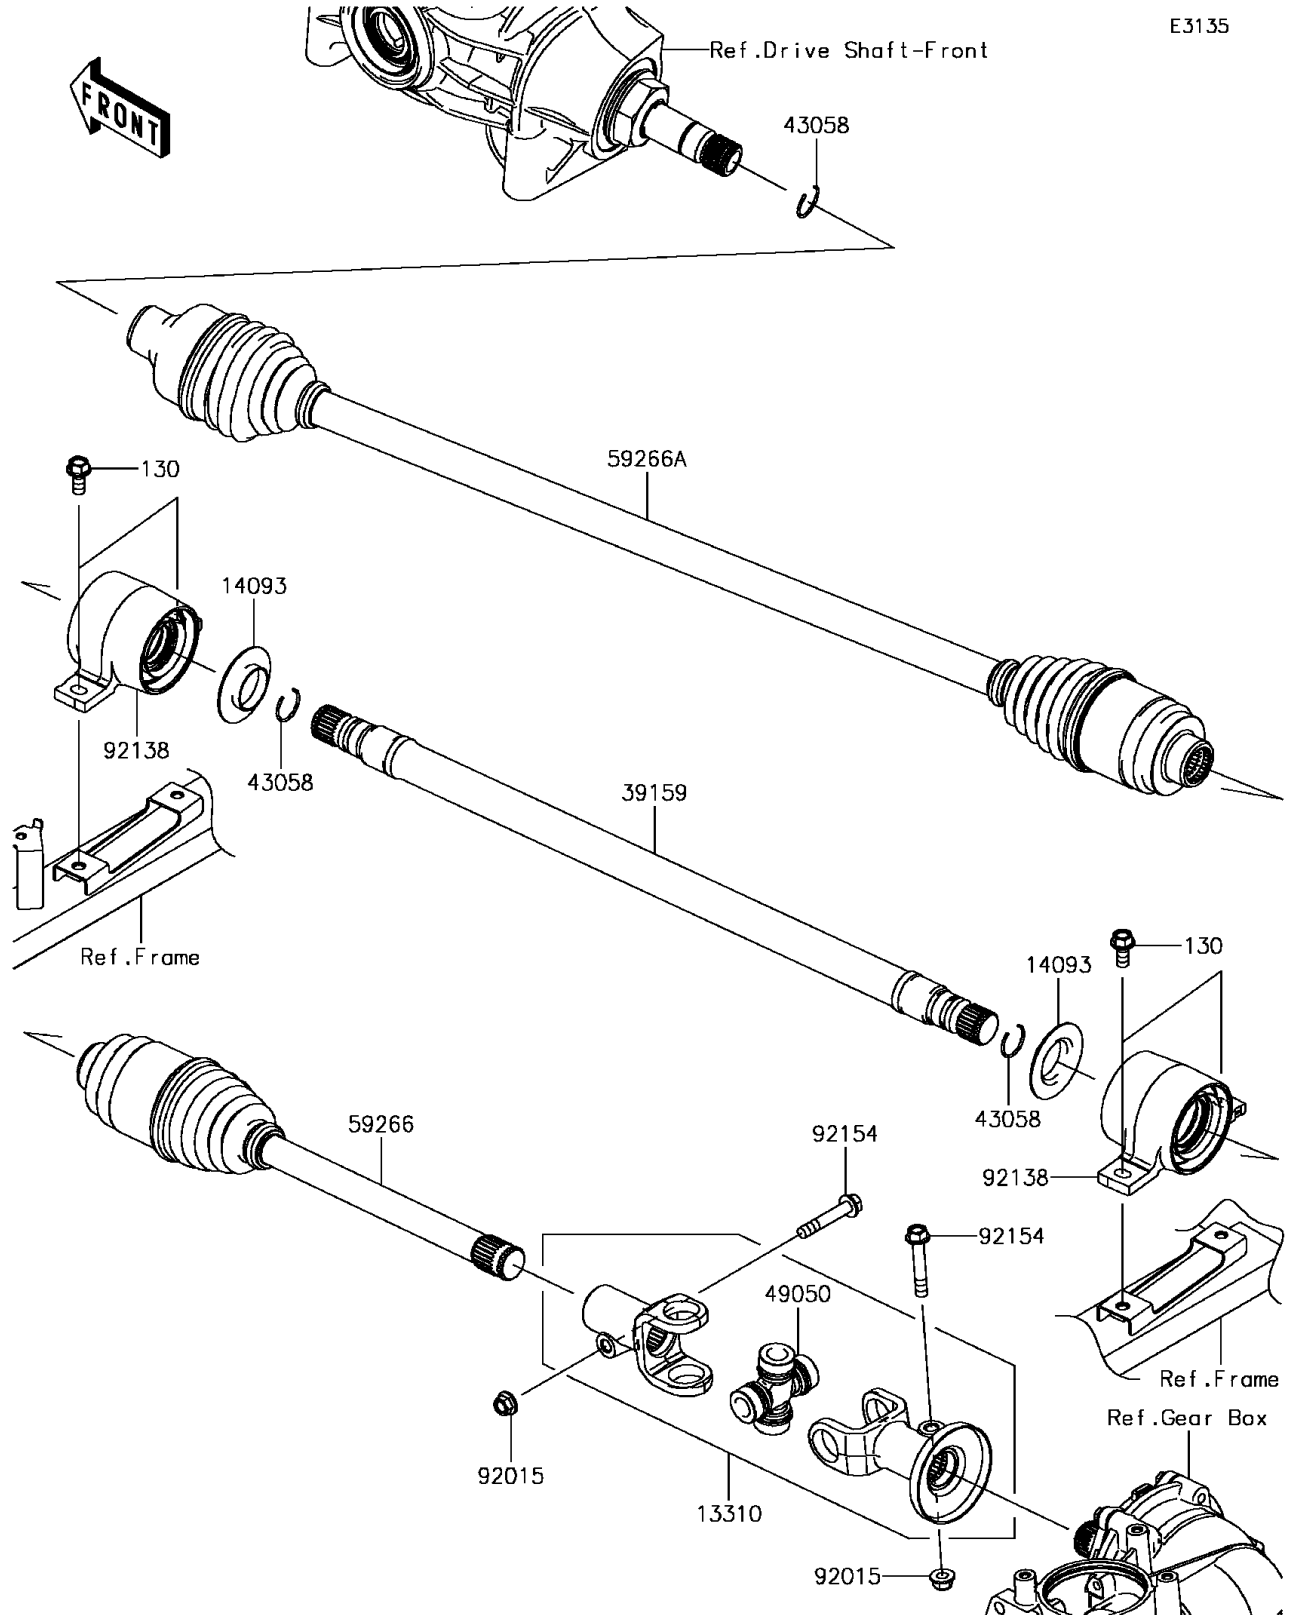

2017 MULE PRO-FX™ EPS LE PARTS DIAGRAM

Drive Shaft-Propeller

2017 MULE PRO-FX™ EPS LE PARTS LIST

Drive Shaft-Propeller

ITEM NAME	PART NUMBER	QUANTITY
-----------	-------------	----------