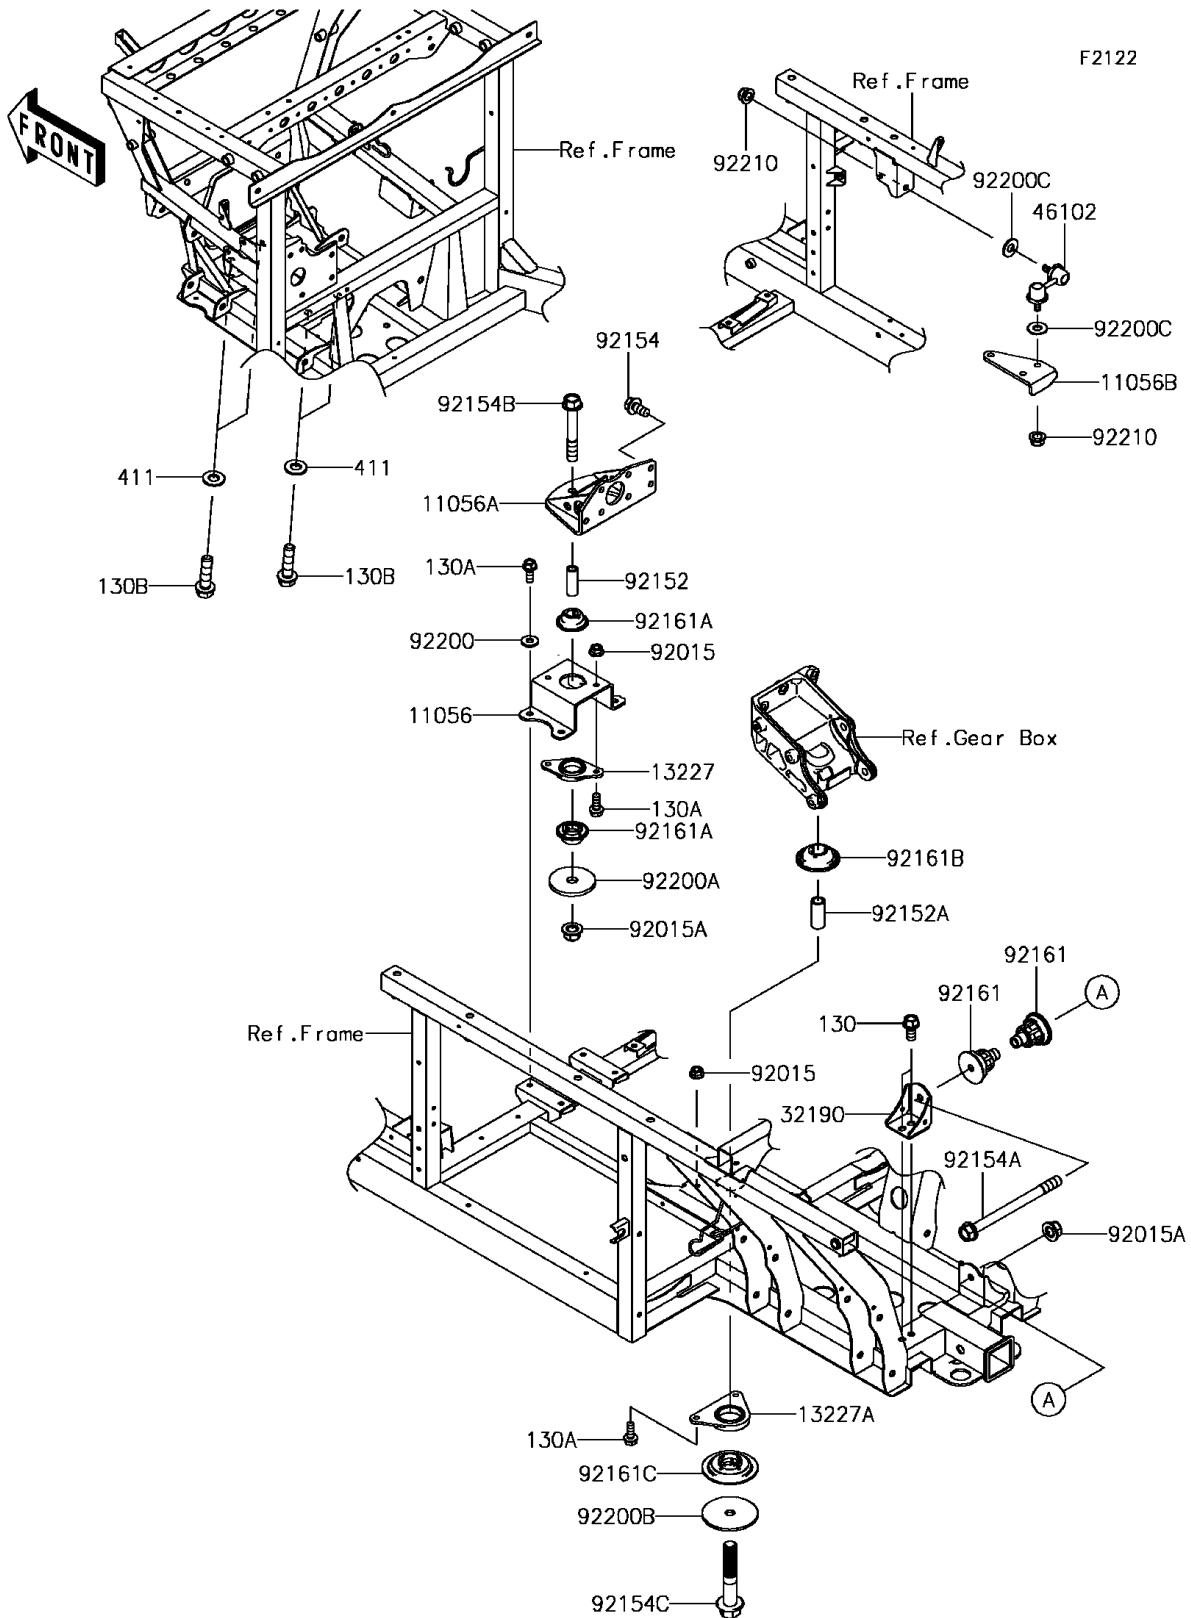

# 2017 MULE PRO-FX™ EPS LE PARTS DIAGRAM

## Engine Mount

# 2017 MULE PRO-FX™ EPS LE PARTS LIST

Engine Mount

ITEM NAME	PART NUMBER	QUANTITY
-----------	-------------	----------