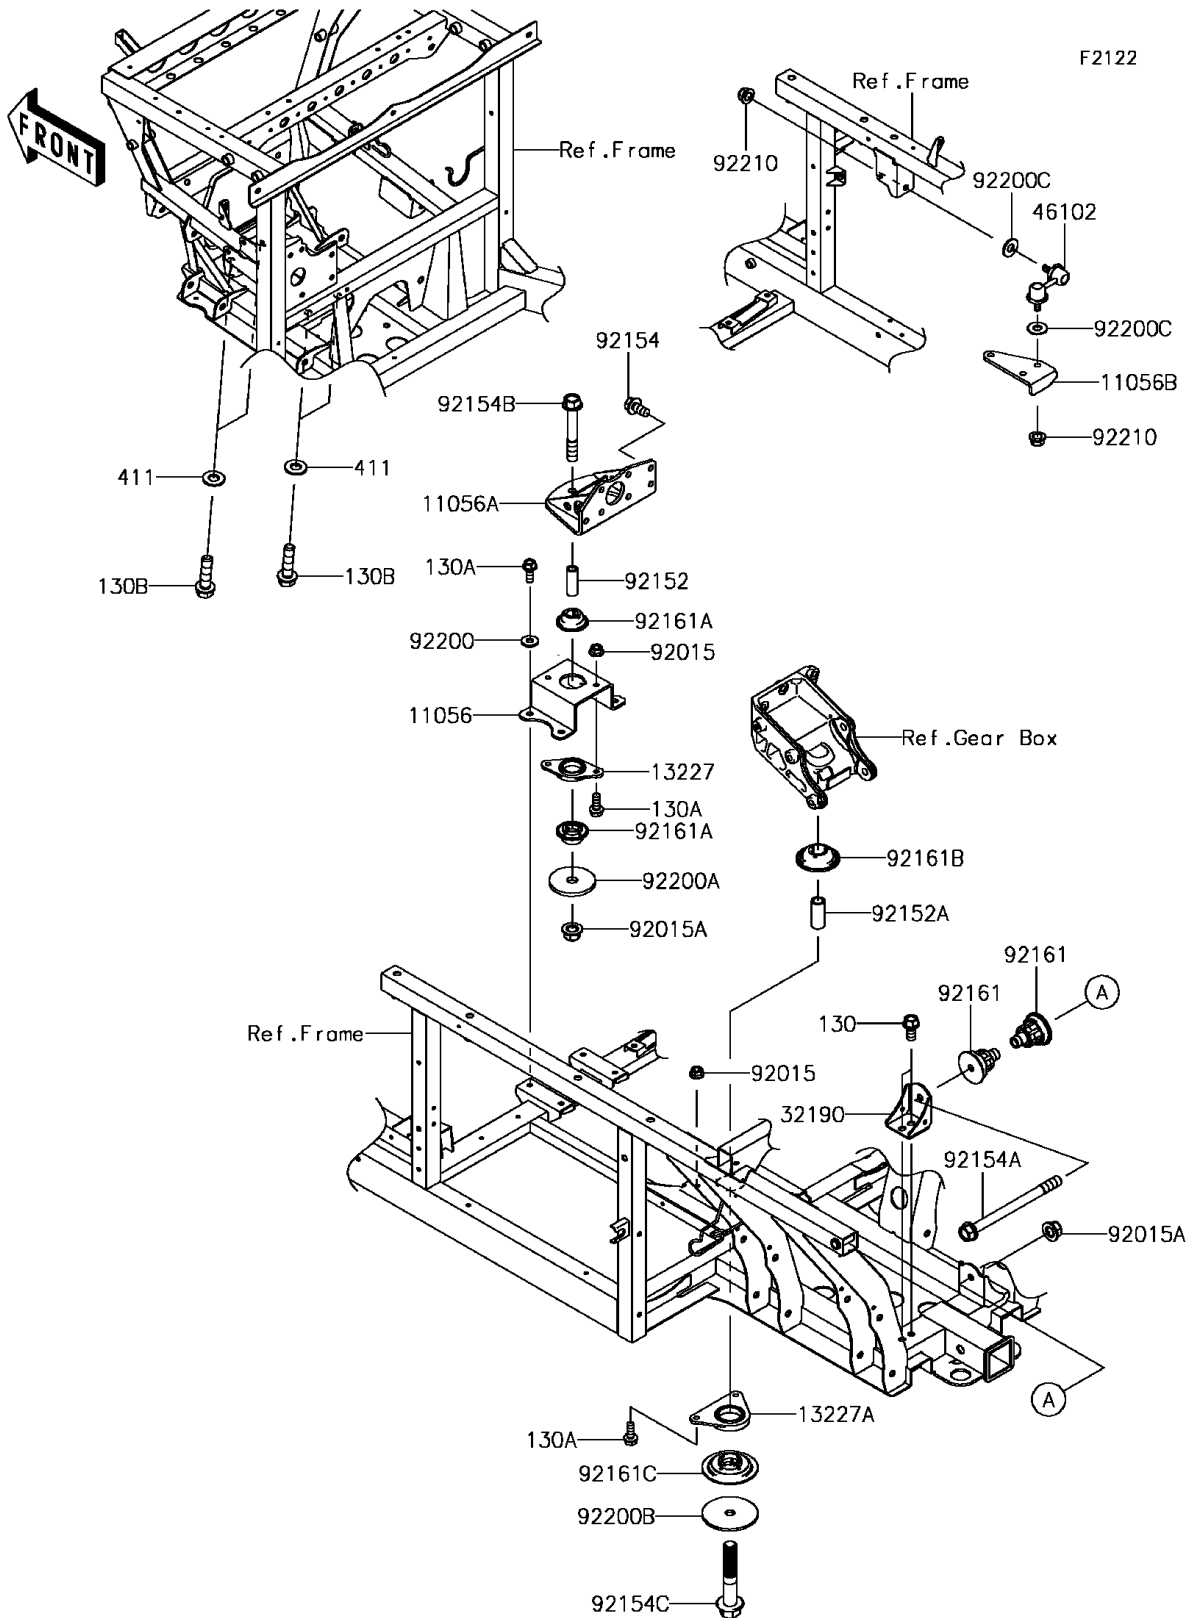

2017 MULE PRO-FX™ EPS LE PARTS DIAGRAM

Engine Mount

2017 MULE PRO-FX™ EPS LE PARTS LIST

Engine Mount

ITEM NAME	PART NUMBER	QUANTITY
-----------	-------------	----------