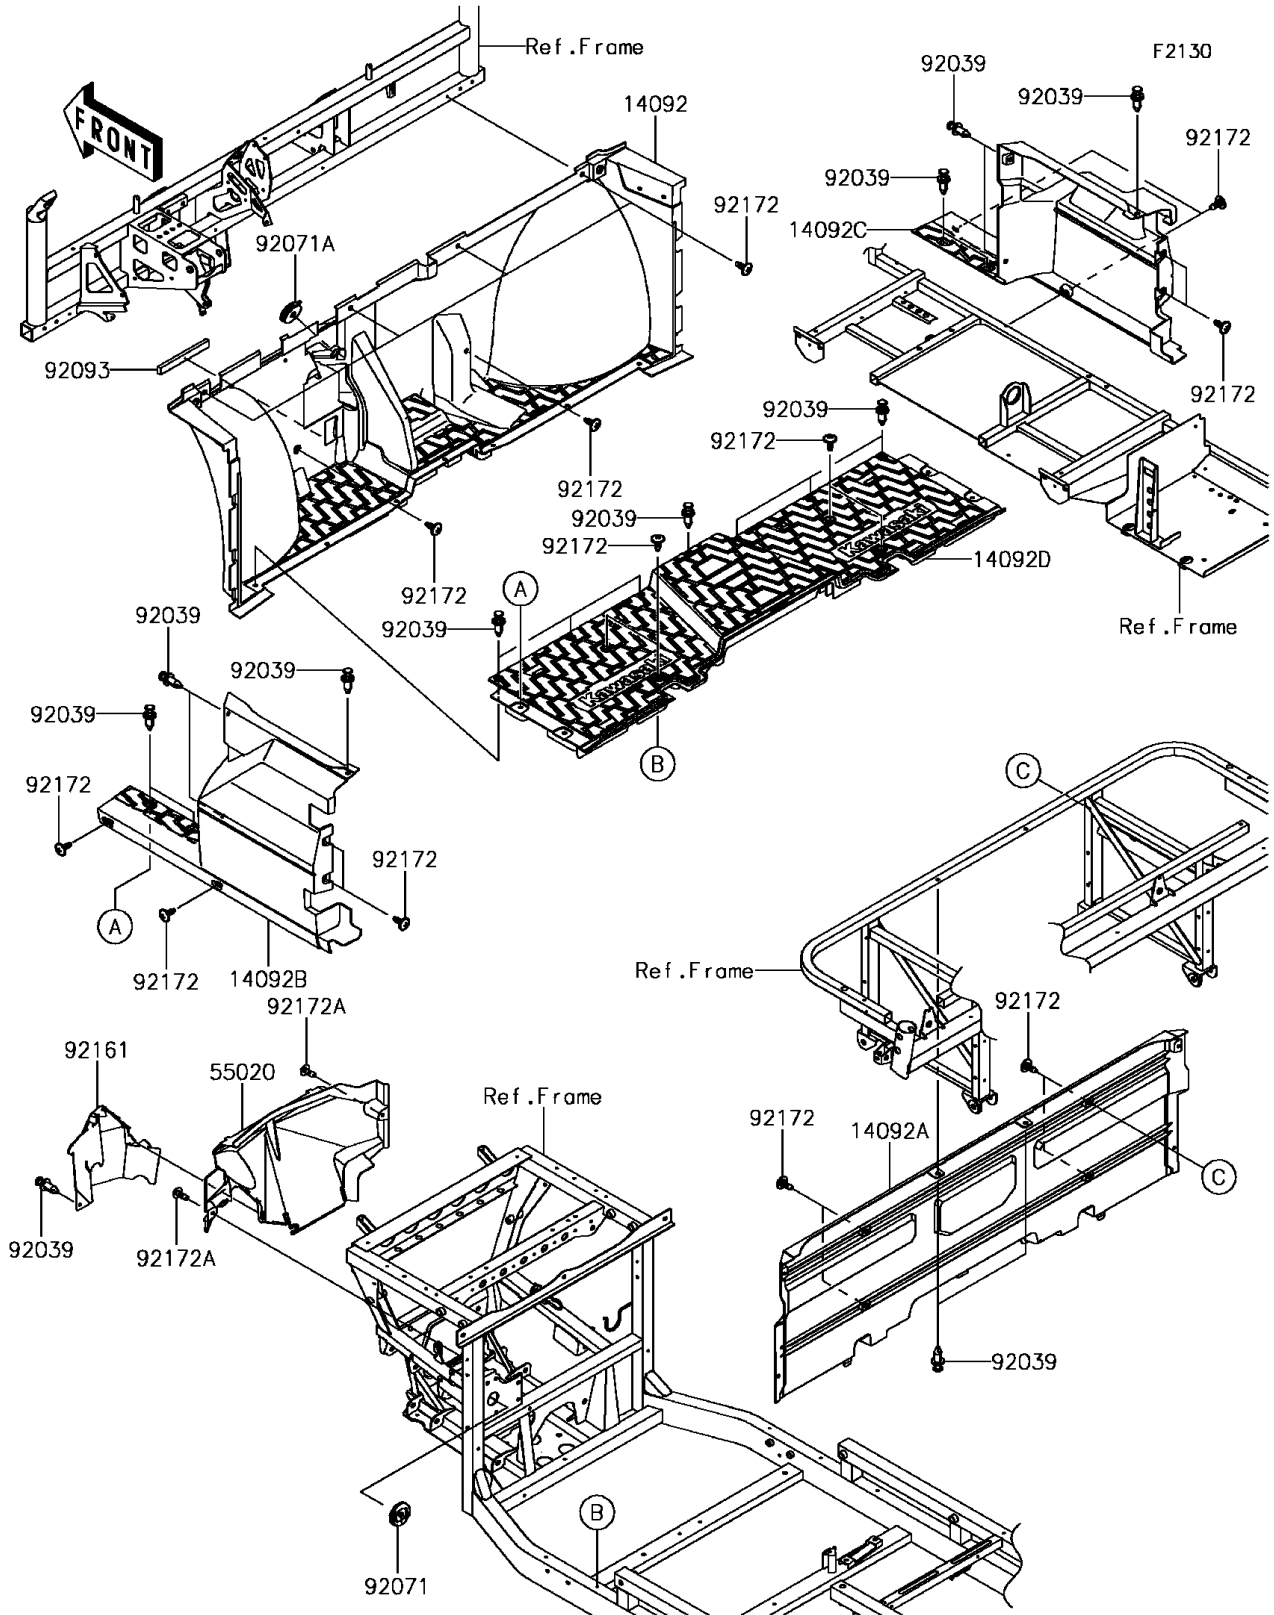

2017 MULE PRO-FX™ EPS LE PARTS DIAGRAM

Frame Fittings(Front)

2017 MULE PRO-FX™ EPS LE PARTS LIST

Frame Fittings(Front)

ITEM NAME	PART NUMBER	QUANTITY
-----------	-------------	----------