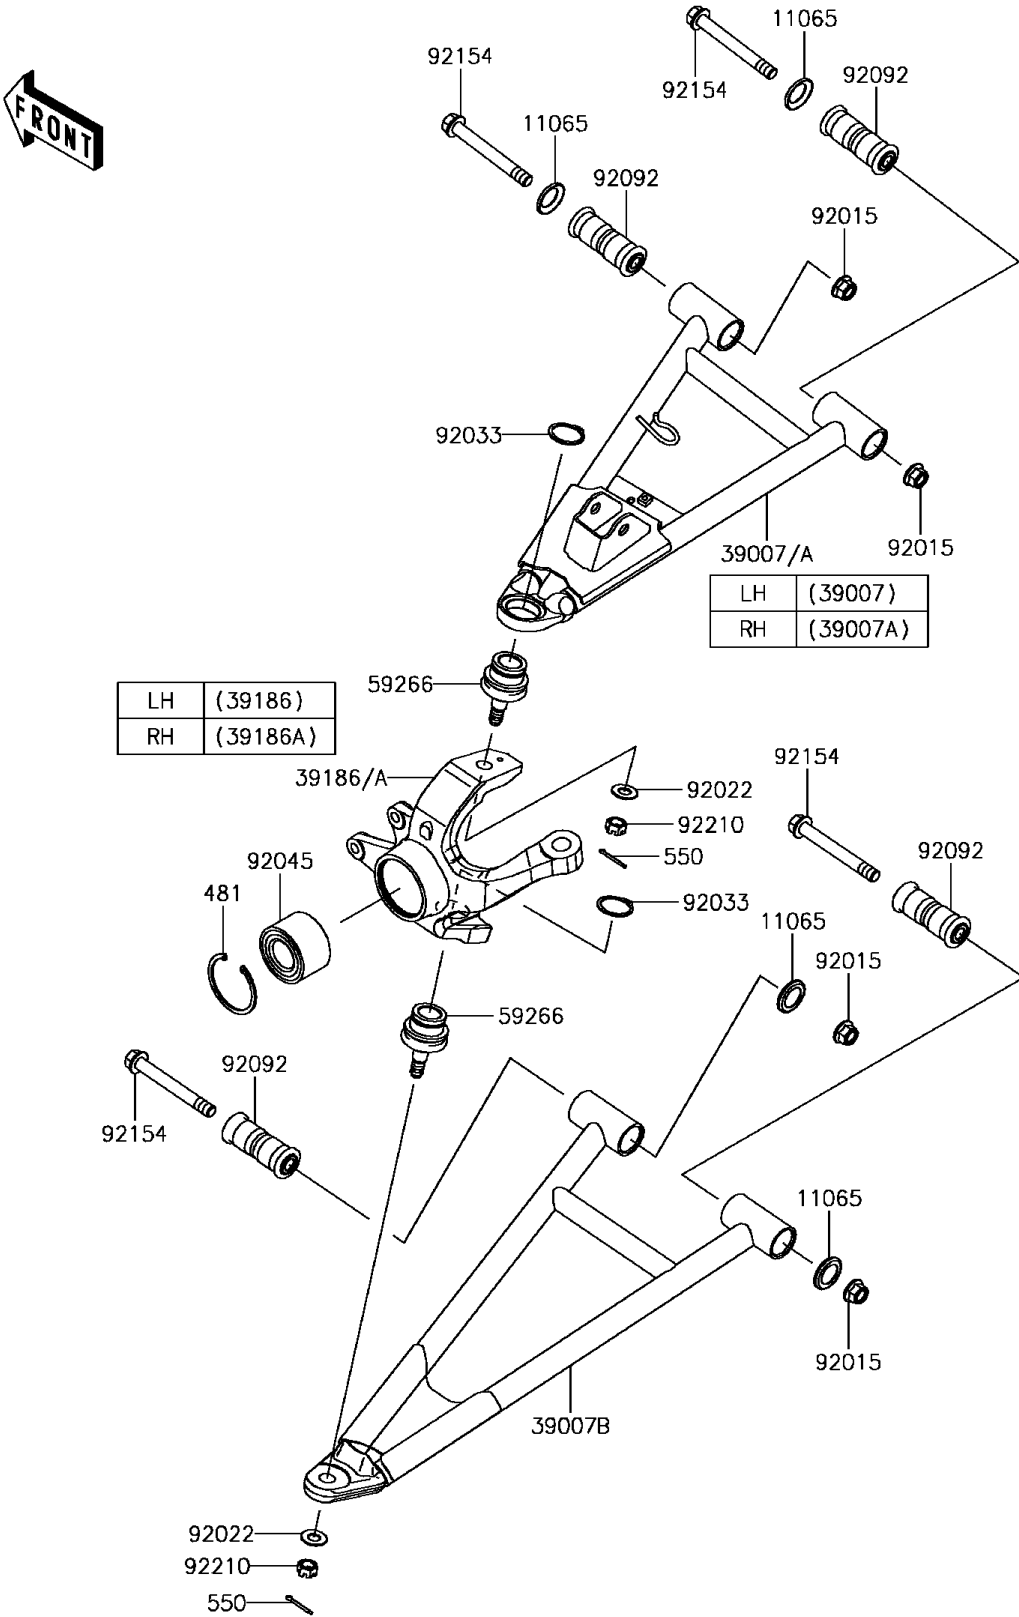

2017 MULE PRO-FX™ EPS LE PARTS DIAGRAM

Front Suspension

F2152

2017 MULE PRO-FX™ EPS LE PARTS LIST

Front Suspension

ITEM NAME	PART NUMBER	QUANTITY
-----------	-------------	----------