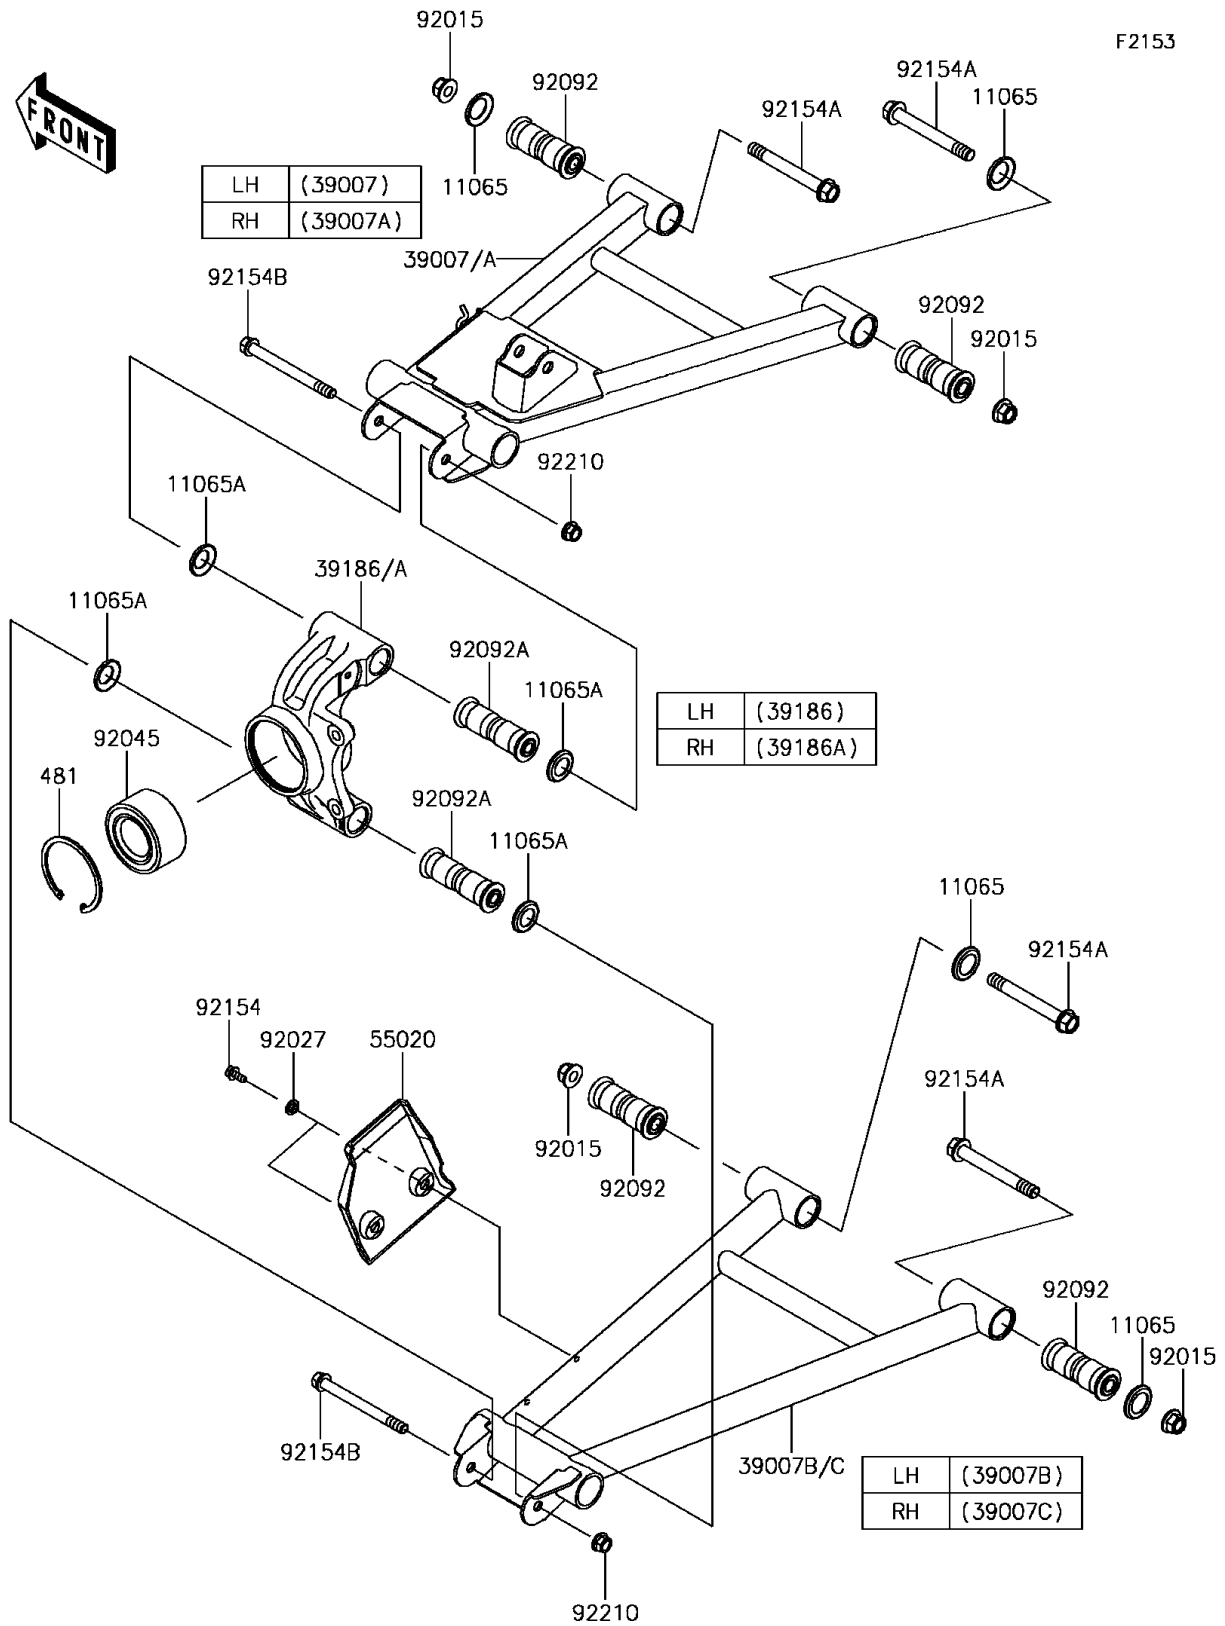

# 2017 MULE PRO-FX™ EPS LE PARTS DIAGRAM

Rear Suspension

# 2017 MULE PRO-FX™ EPS LE PARTS LIST

Rear Suspension

ITEM NAME	PART NUMBER	QUANTITY
-----------	-------------	----------