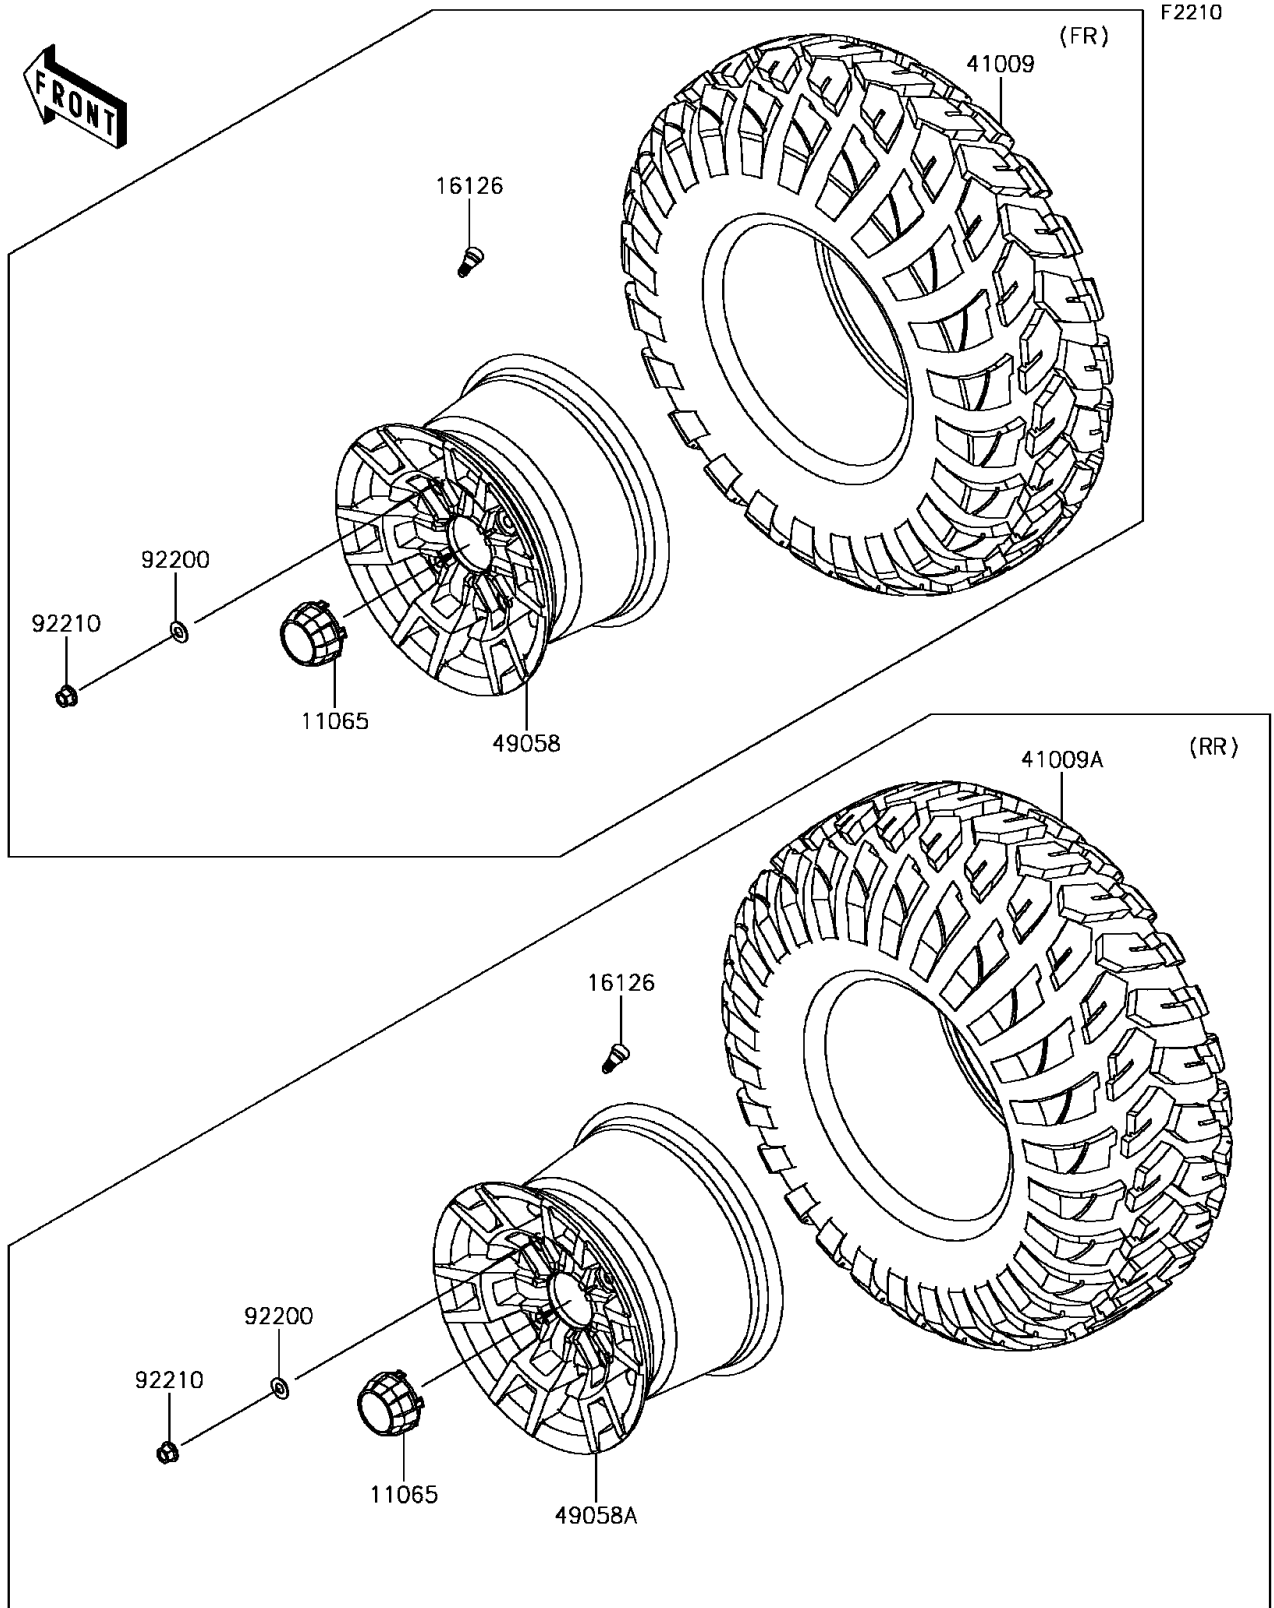

2017 MULE PRO-FX™ EPS LE PARTS DIAGRAM

Wheels/Tires

2017 MULE PRO-FX™ EPS LE PARTS LIST

Wheels/Tires

ITEM NAME	PART NUMBER	QUANTITY
-----------	-------------	----------