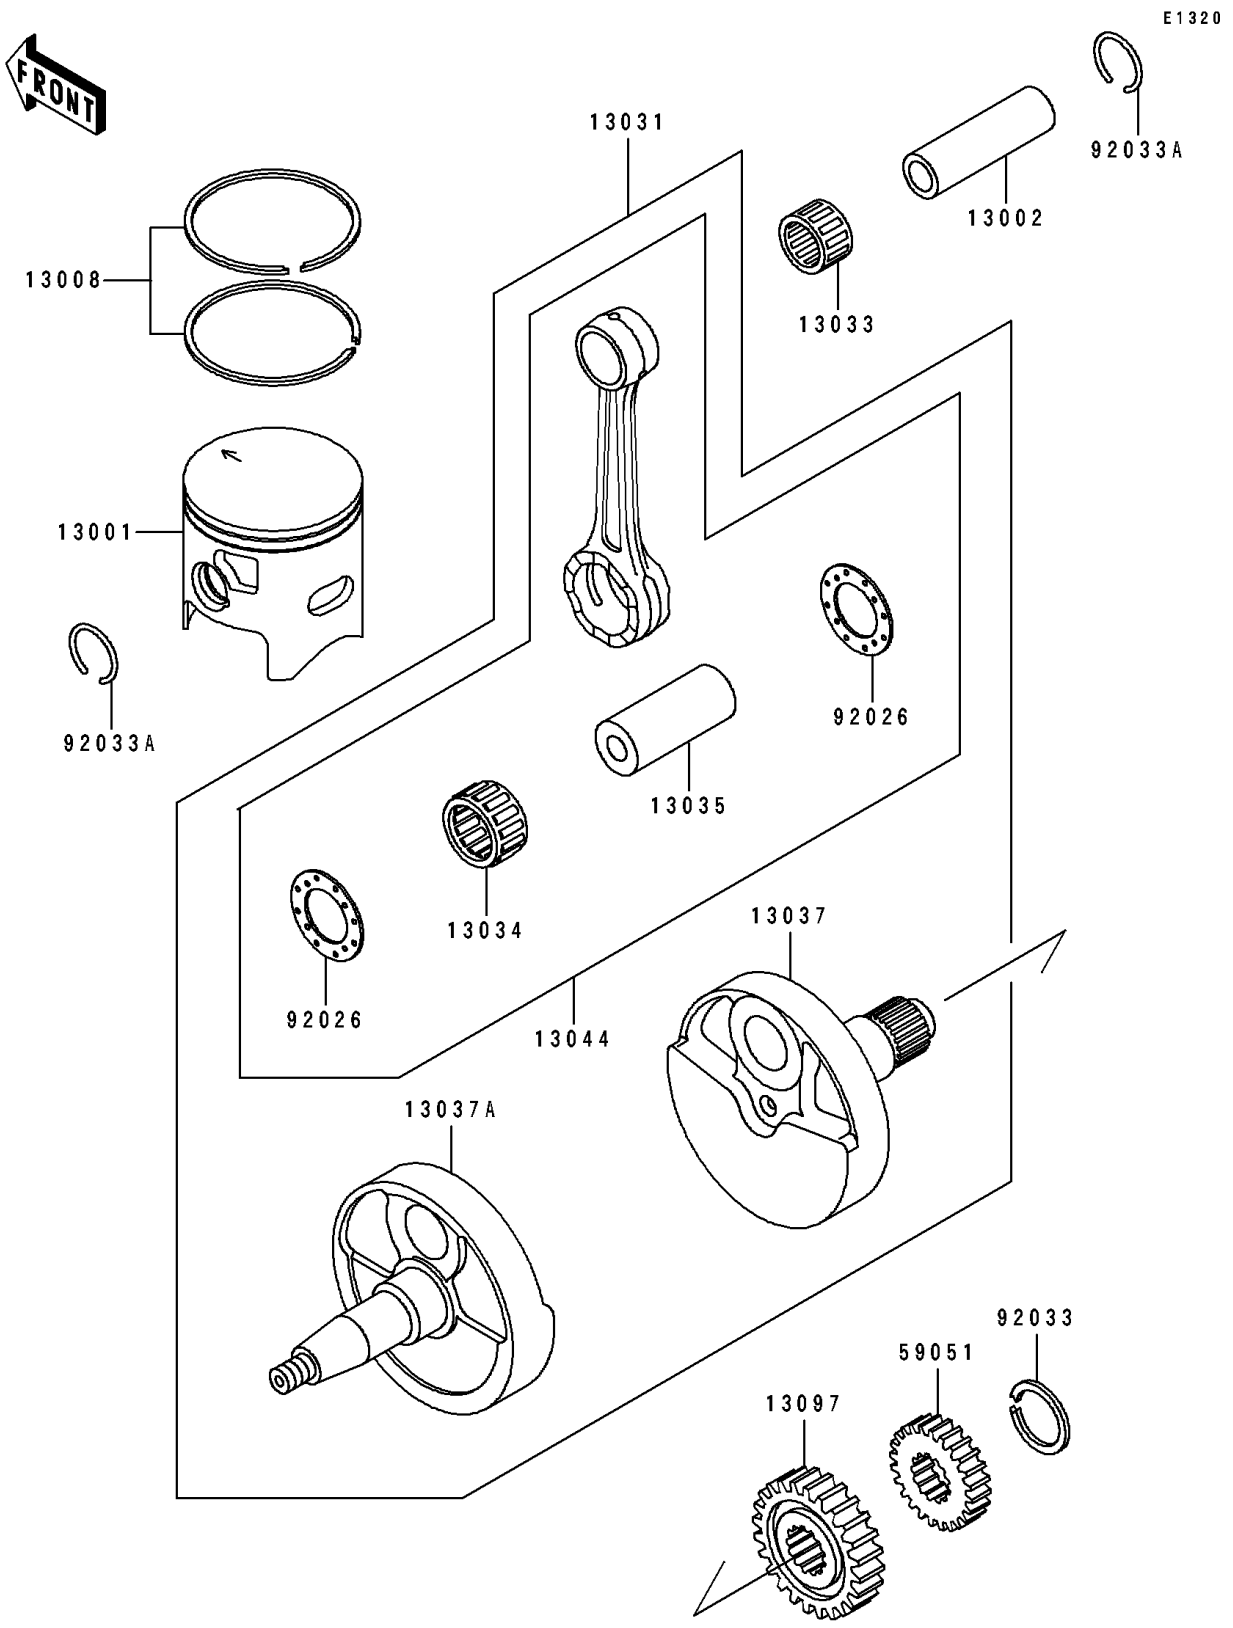

1993 KDX250 PARTS DIAGRAM

Crankshaft/Piston

1993 KDX250 PARTS LIST

Crankshaft/Piston

ITEM NAME	PART NUMBER	QUANTITY
PISTON-ENGINE (Ref # 13001)	13001-1345	1
PIN-PISTON (Ref # 13002)	13002-1068	1
RING-SET-PISTON (Ref # 13008)	13008-1091	1
CRANKSHAFT-COMP (Ref # 13031)	13031-1302	1
BEARING-NEEDLE,KBK18X22X23.8X (Ref # 13033)	13033-1010	1
BEARING-BIG END,SKTZ243220EGS (Ref # 13034)	13034-1076	1
PIN-CRANK (Ref # 13035)	13035-034	1
CRANKSHAFT,RH (Ref # 13037)	13037-1372	1
CRANKSHAFT,LH (Ref # 13037A)	13037-1383	1
SET-CONNECTING ROD (Ref # 13044)	13044-5056	1
GEAR-PRIMARY SPUR,20T (Ref # 13097)	13097-1308	1
GEAR-SPUR,PUMP,18T (Ref # 59051)	59051-1193	1
SPACER,24X42X1.6 (Ref # 92026)	92026-1241	2
RING-SNAP,20X25.5X1.2 (Ref # 92033)	92033-025	1
RING-SNAP,PISTON PIN (Ref # 92033A)	92033-1267	2