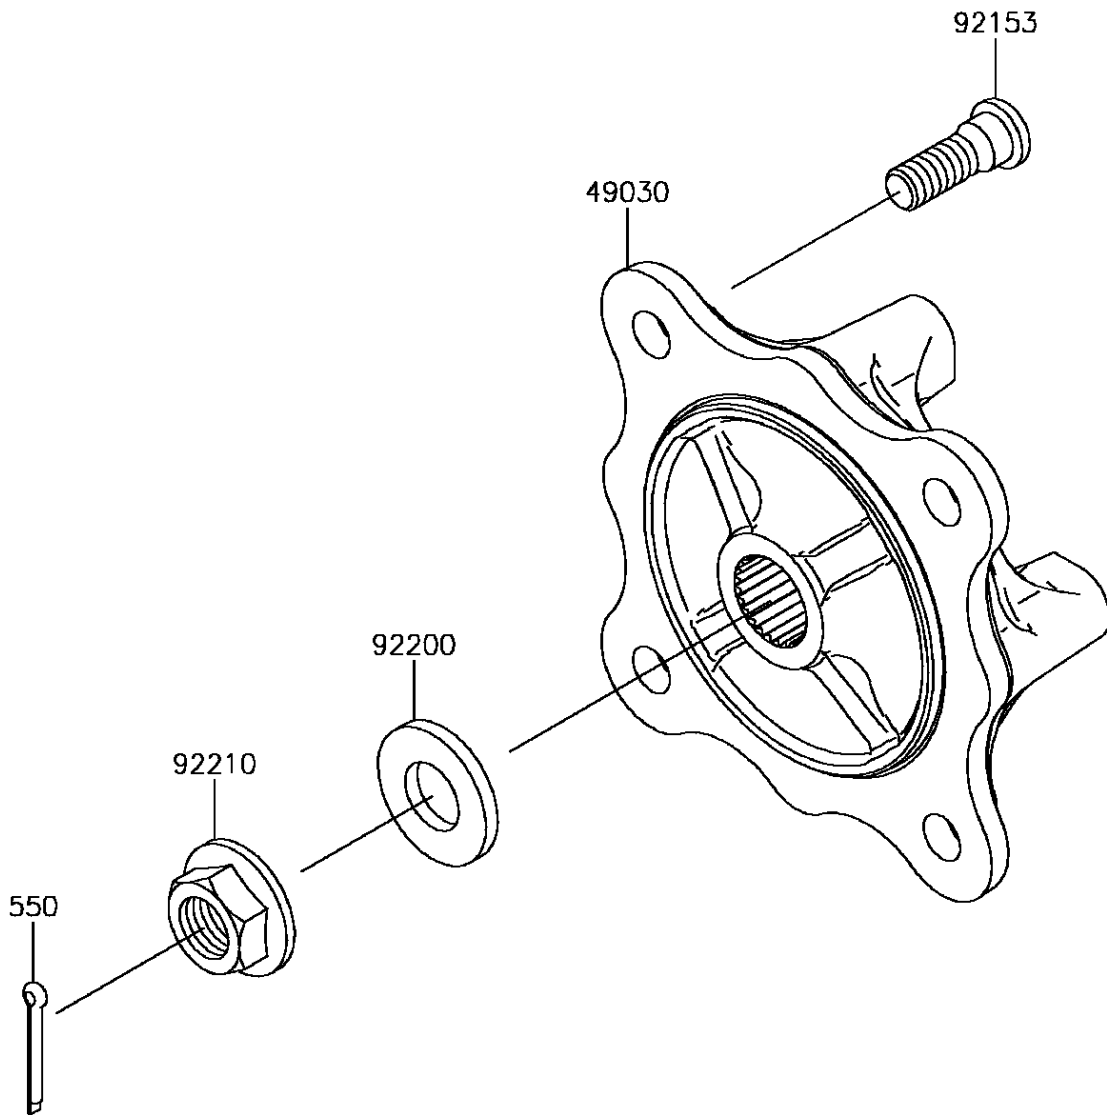

# 2017 MULE PRO-FX™ EPS LE PARTS DIAGRAM

Front Hubs/Brakes

F2230

# 2017 MULE PRO-FX™ EPS LE PARTS LIST

Front Hubs/Brakes

ITEM NAME	PART NUMBER	QUANTITY
-----------	-------------	----------