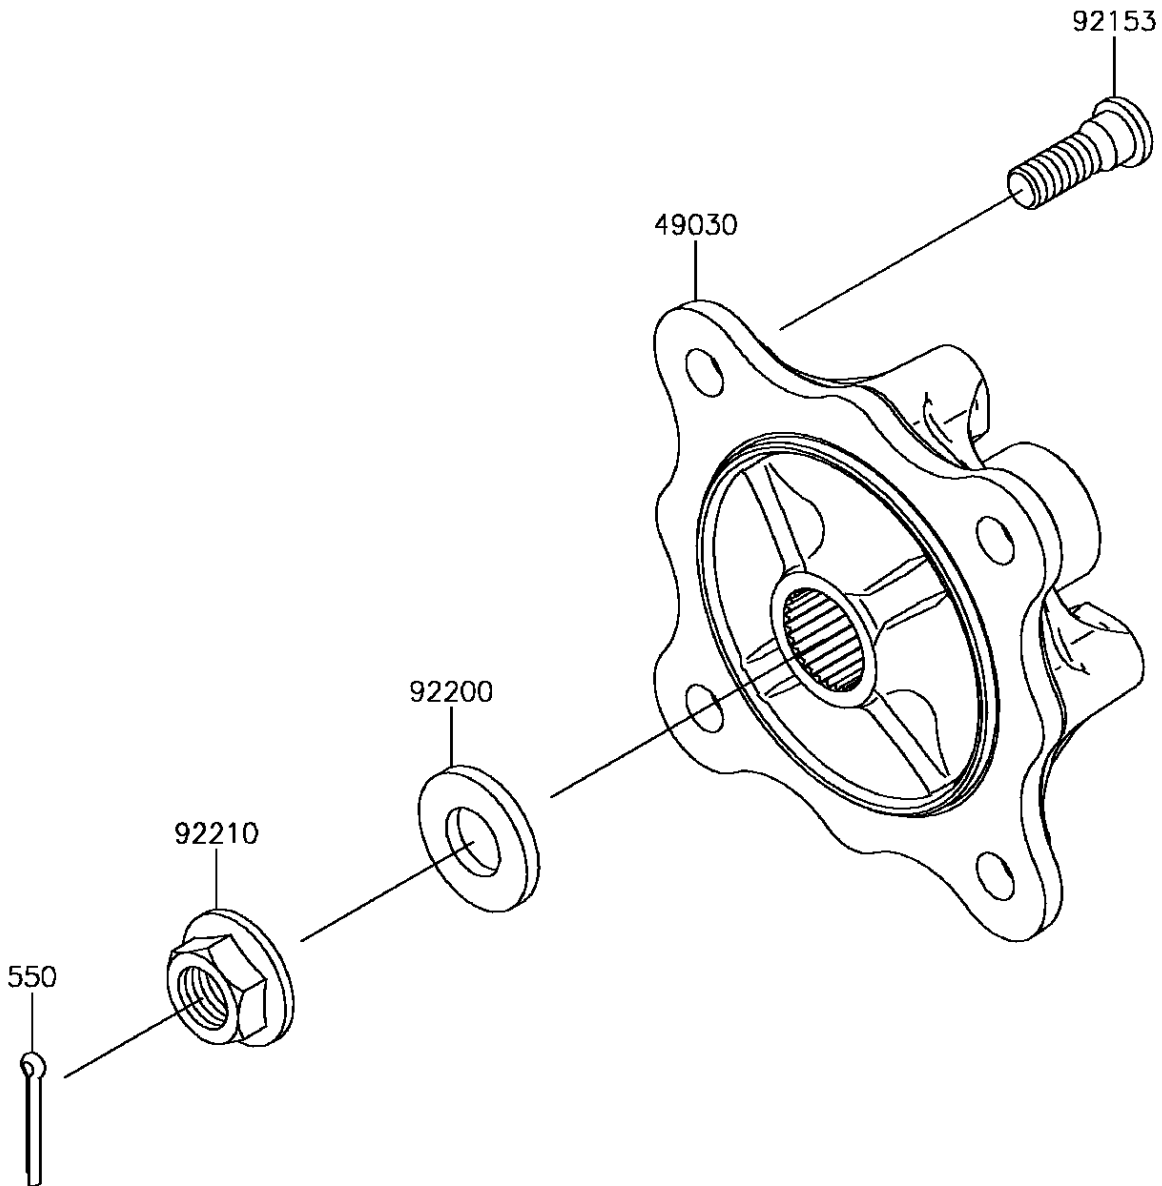

2017 MULE PRO-FX™ EPS LE PARTS DIAGRAM

Rear Hubs/Brakes

F2240

2017 MULE PRO-FX™ EPS LE PARTS LIST

Rear Hubs/Brakes

ITEM NAME	PART NUMBER	QUANTITY
-----------	-------------	----------