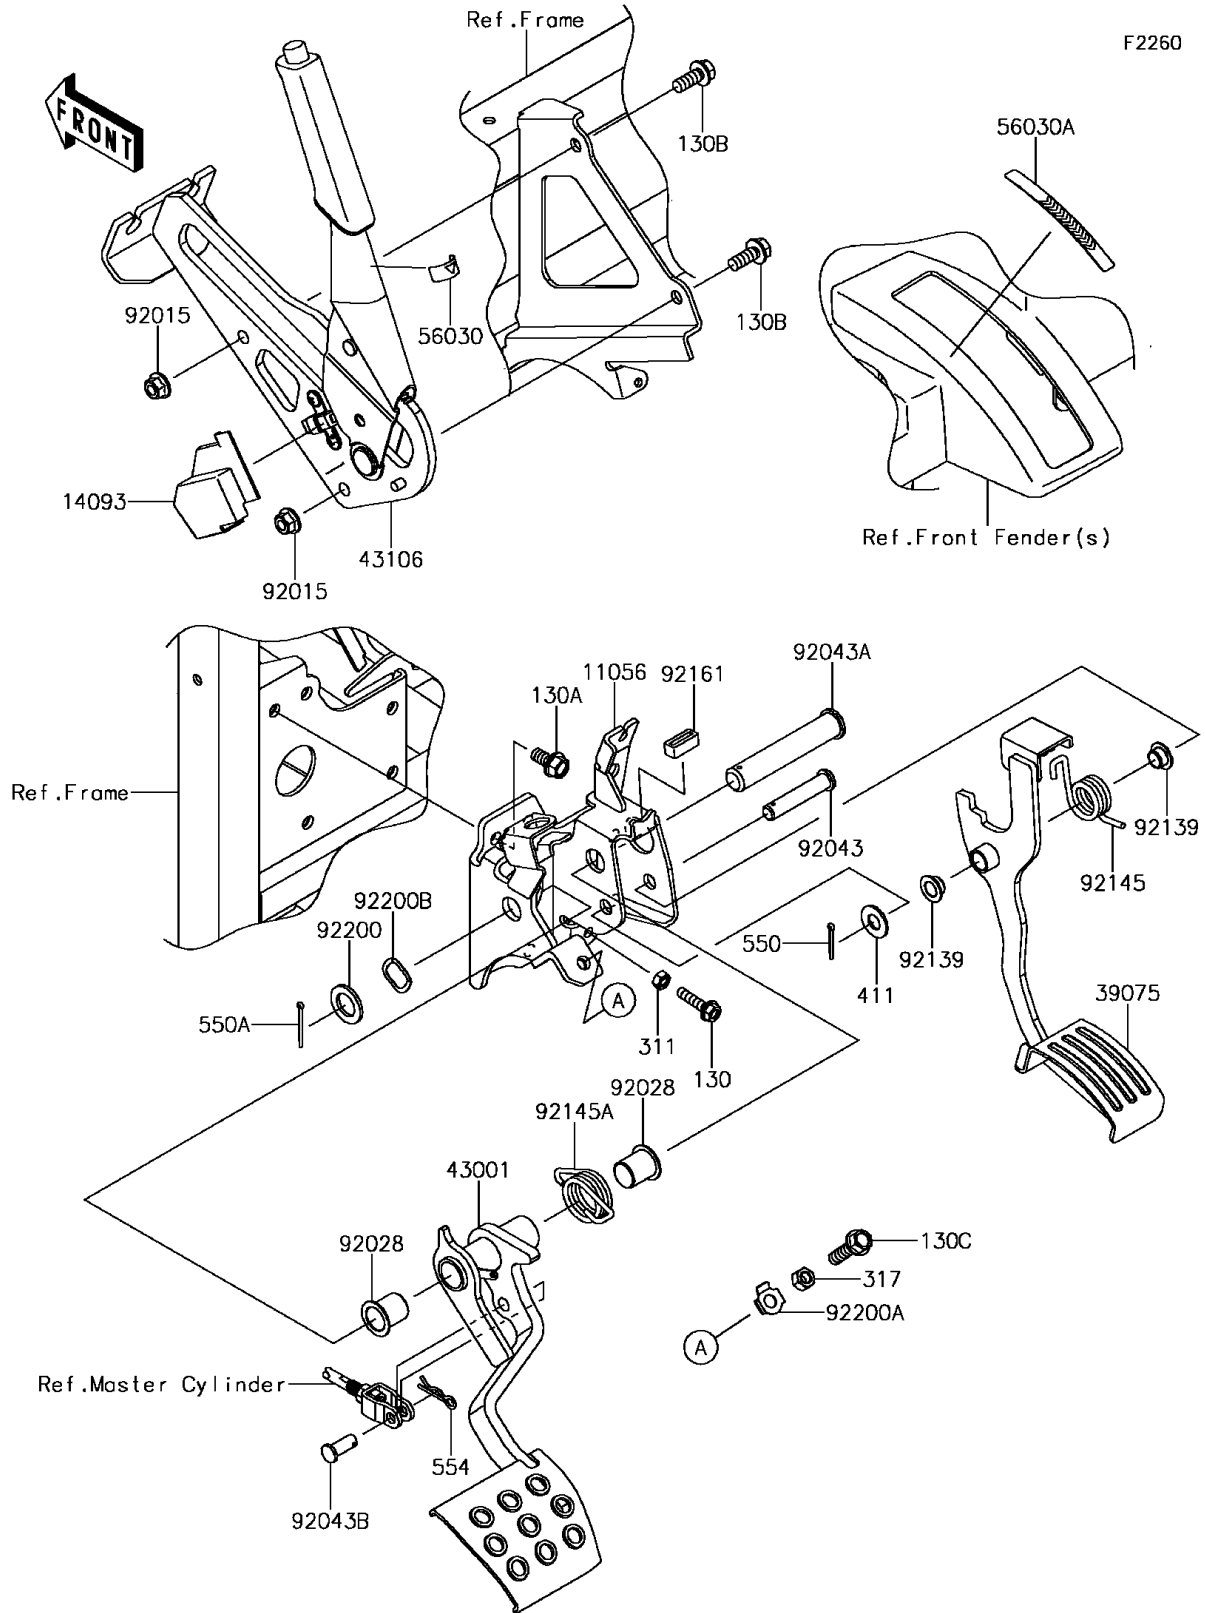

2017 MULE PRO-FX™ EPS LE PARTS DIAGRAM

Brake Pedal/Throttle Lever

2017 MULE PRO-FX™ EPS LE PARTS LIST

Brake Pedal/Throttle Lever

ITEM NAME	PART NUMBER	QUANTITY
-----------	-------------	----------