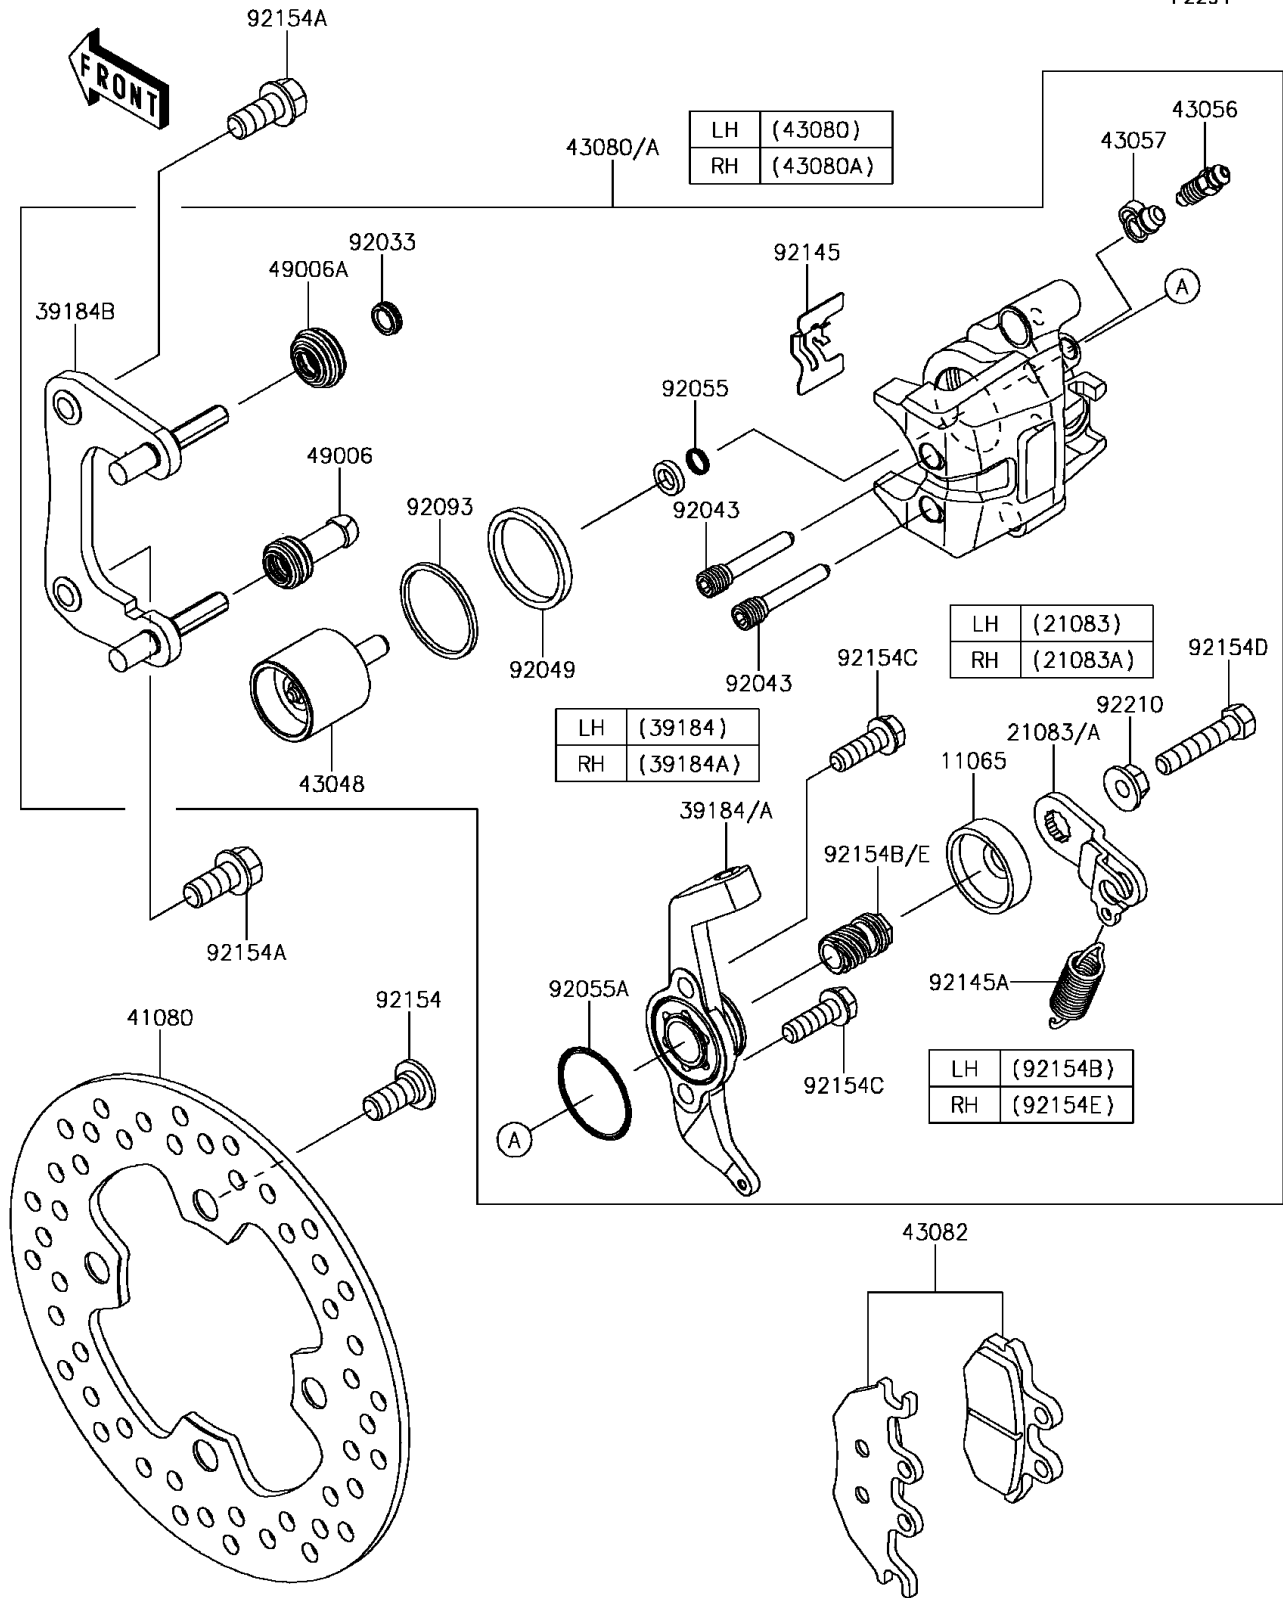

2017 MULE PRO-FX™ EPS LE PARTS DIAGRAM

Rear Brake

F2294

2017 MULE PRO-FX™ EPS LE PARTS LIST

Rear Brake

ITEM NAME	PART NUMBER	QUANTITY
-----------	-------------	----------