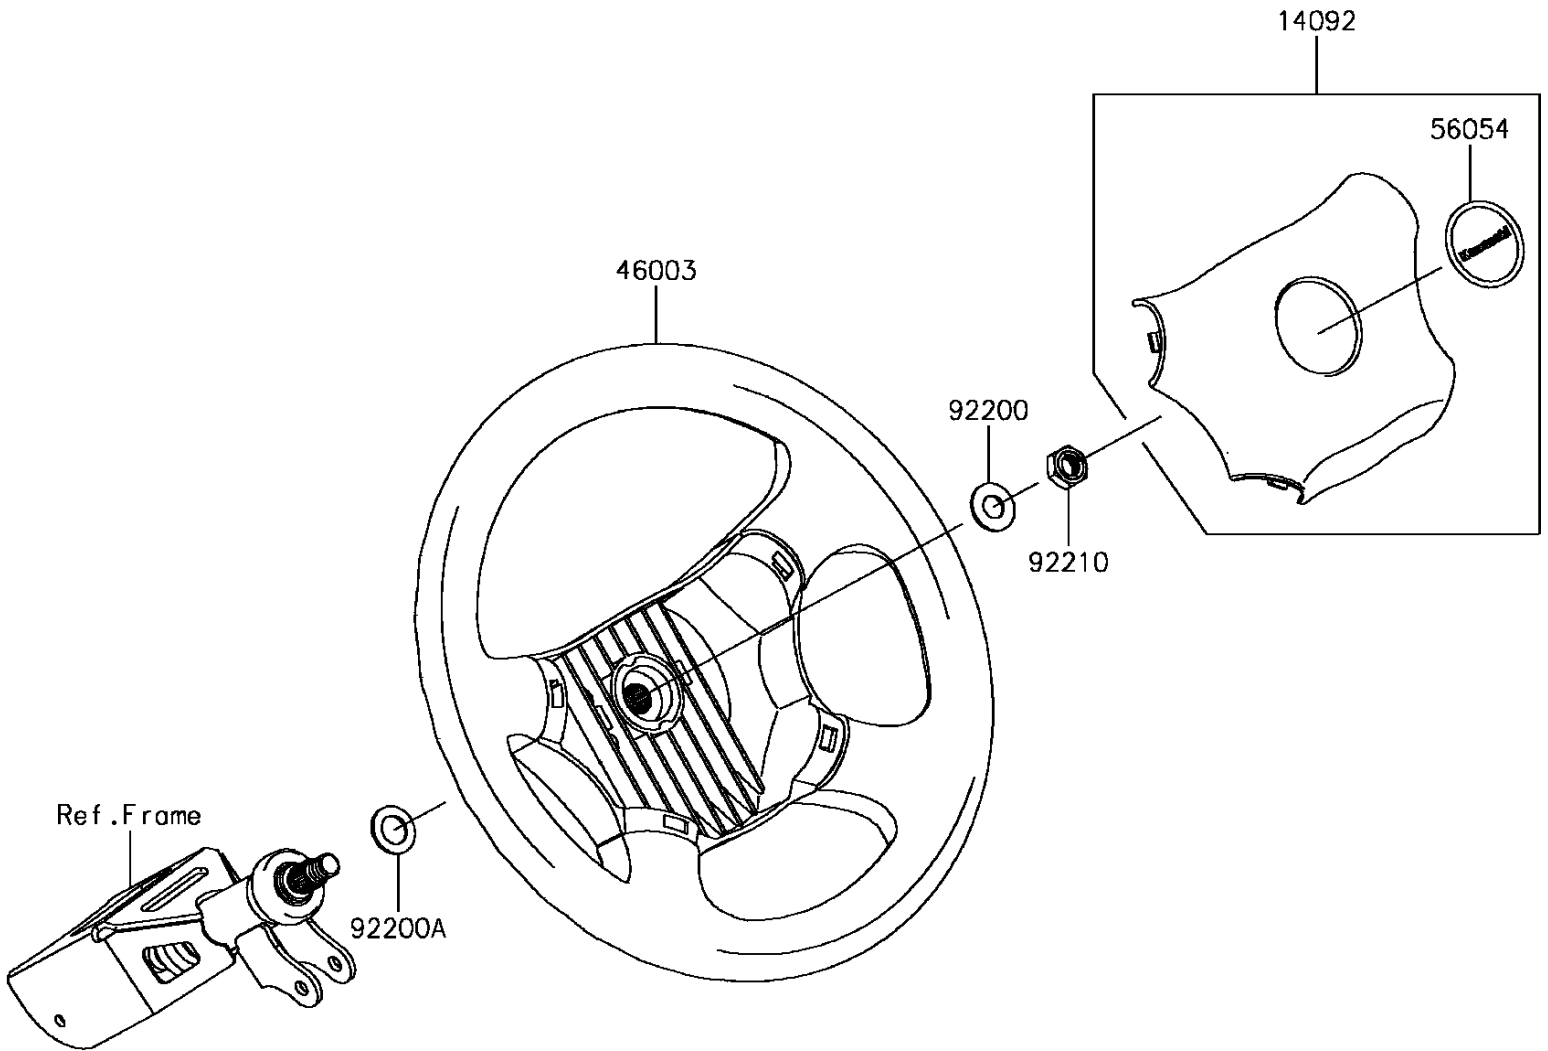

# 2017 MULE PRO-FX™ EPS LE PARTS DIAGRAM

Steering Wheel

F2311

# 2017 MULE PRO-FX™ EPS LE PARTS LIST

Steering Wheel

ITEM NAME	PART NUMBER	QUANTITY
-----------	-------------	----------