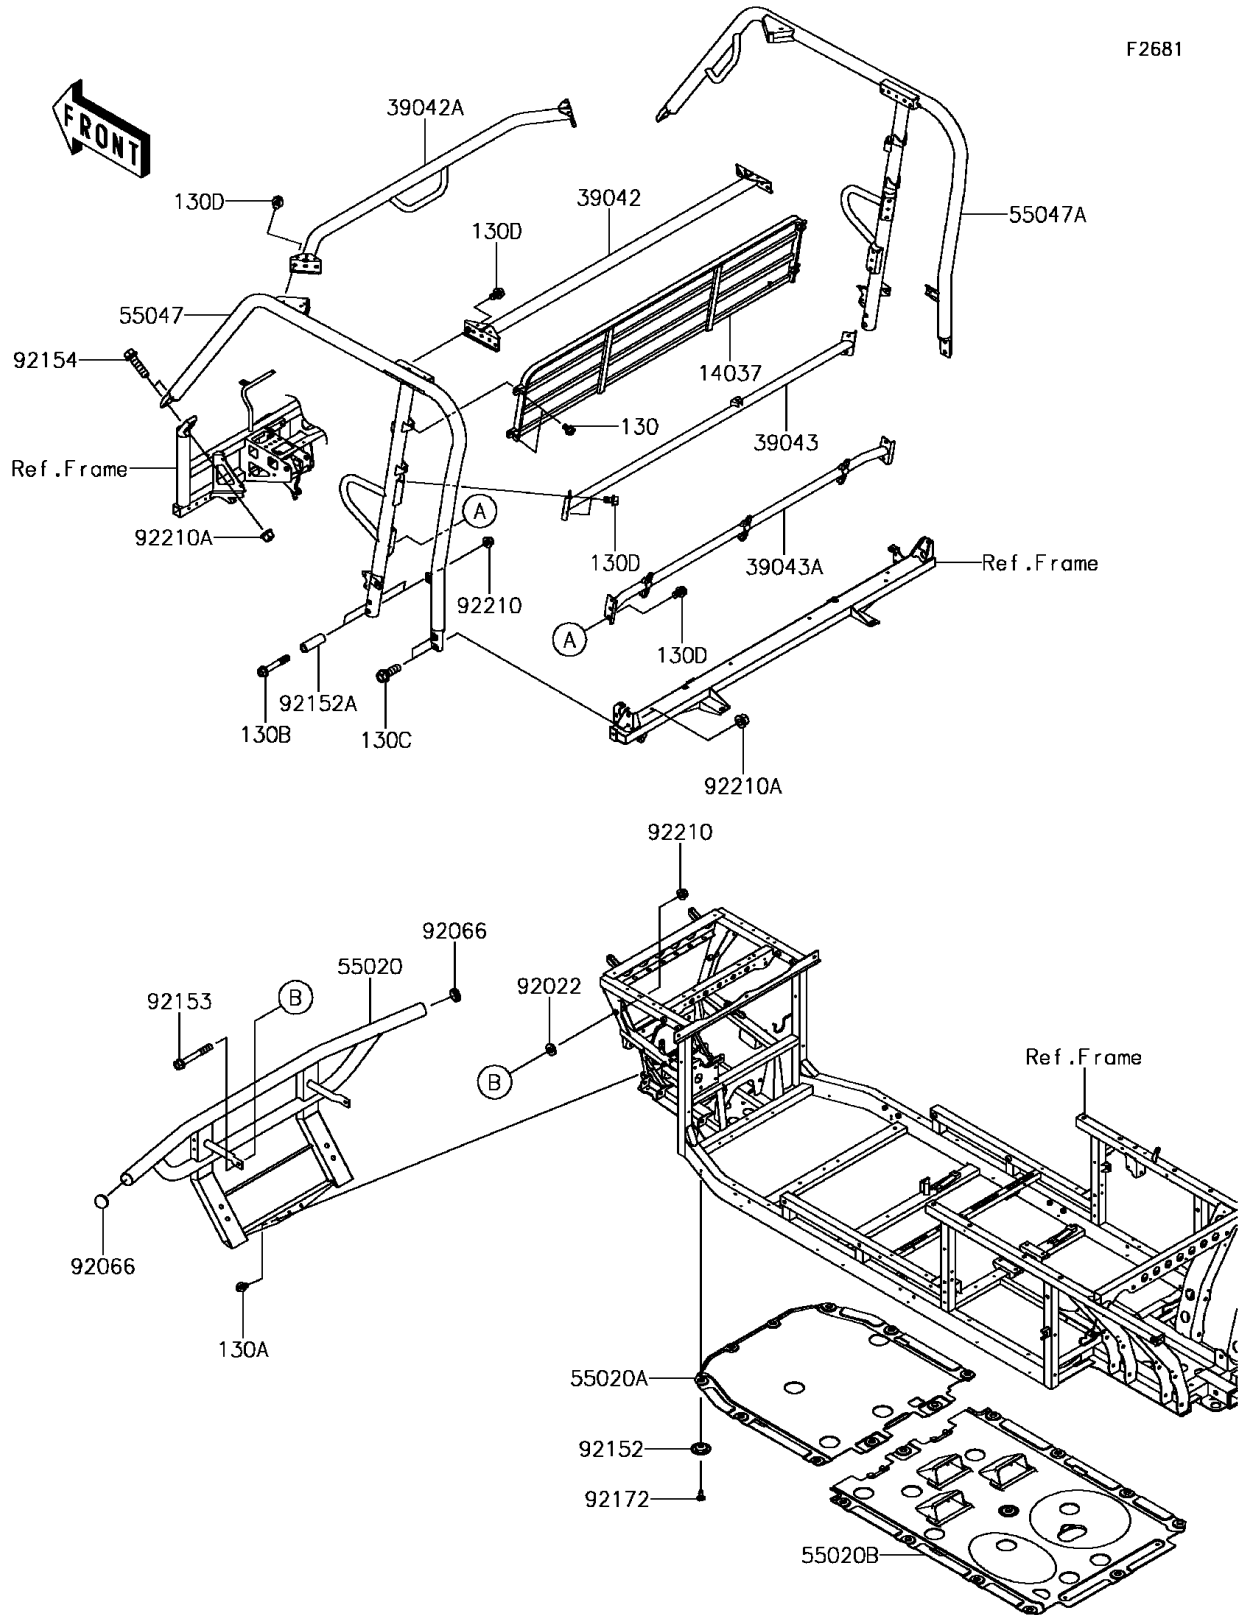

2017 MULE PRO-FX™ EPS LE PARTS DIAGRAM

Guards/Cab Frame

2017 MULE PRO-FX™ EPS LE PARTS LIST

Guards/Cab Frame

ITEM NAME	PART NUMBER	QUANTITY
-----------	-------------	----------