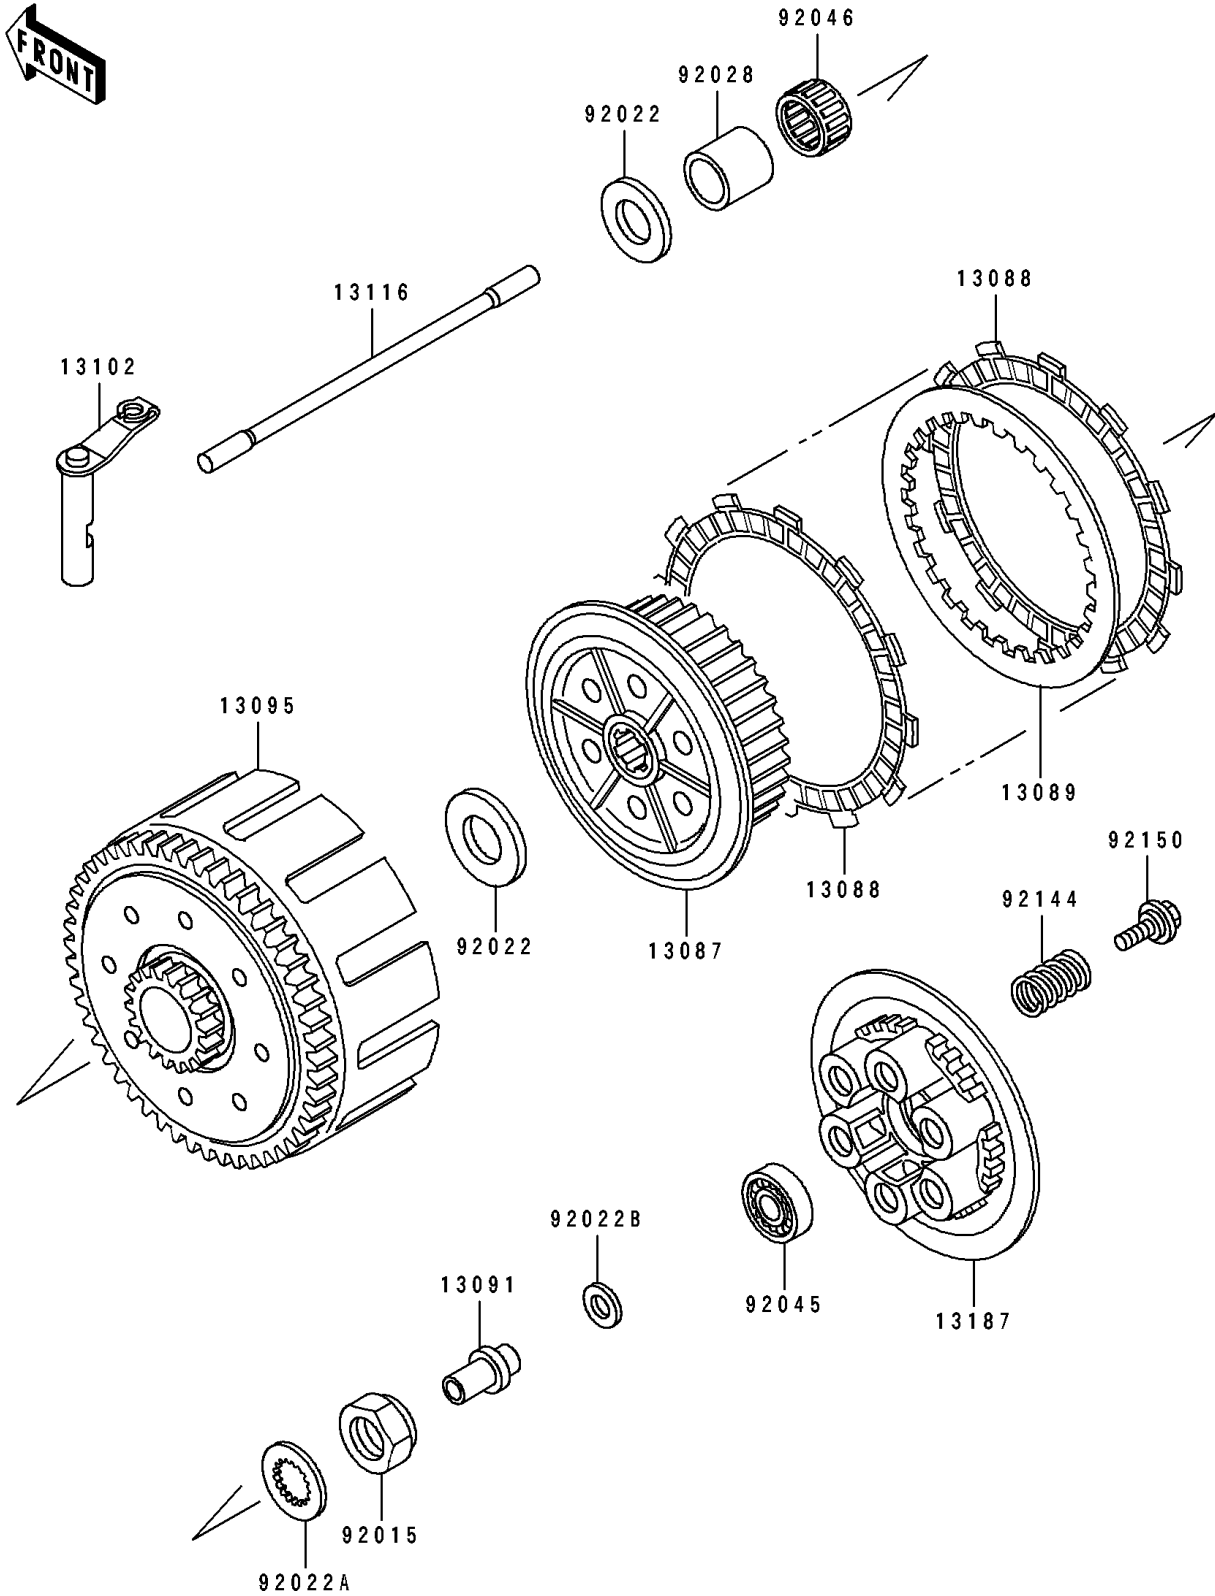

1993 KDX250 PARTS DIAGRAM

Clutch

E1350

1993 KDX250 PARTS LIST

Clutch

ITEM NAME	PART NUMBER	QUANTITY
HUB-CLUTCH (Ref # 13087)	13087-1138	1
PLATE-FRICTION (Ref # 13088)	13088-1069	8
PLATE-CLUTCH (Ref # 13089)	13089-1095	7
HOLDER (Ref # 13091)	13091-1707	1
HOUSING-COMP-CLUTCH (Ref # 13095)	13095-1171	1
RELEASE-COMP-CLUTCH (Ref # 13102)	13102-1110	1
ROD-PUSH,L=205 (Ref # 13116)	13116-1124	1
PLATE-CLUTCH OPERATING (Ref # 13187)	13187-1060	1
NUT,20MM (Ref # 92015)	92015-1725	1
WASHER,22.3X38X2.0 (Ref # 92022)	92022-1836	2
WASHER (Ref # 92022A)	92022-1942	1
WASHER,12.3X20X0.5 (Ref # 92022B)	92022-269	AR
BUSHING (Ref # 92028)	92028-1551	1
BEARING-BALL,6001C3ML01 (Ref # 92045)	92045-1235	1
BEARING-NEEDLE (Ref # 92046)	92046-1193	1
SPRING,CLUTCH (Ref # 92144)	92144-1559	6
BOLT,6X22 (Ref # 92150)	92150-1489	6