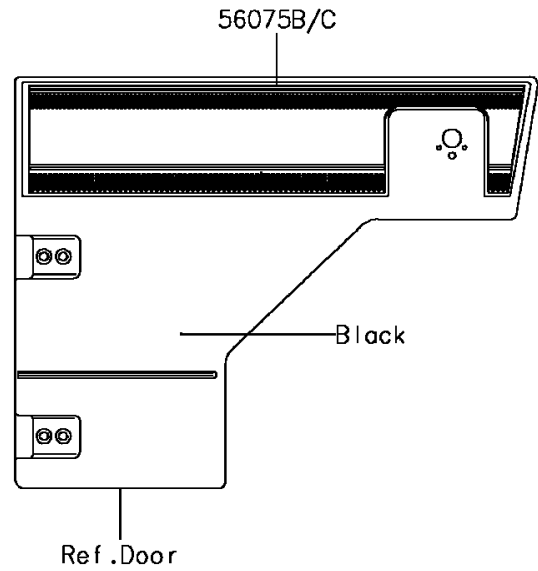

2017 MULE PRO-FX™ EPS LE PARTS DIAGRAM

Decals(Red)

F2861

2017 MULE PRO-FX™ EPS LE PARTS LIST

Decals(Red)

ITEM NAME	PART NUMBER	QUANTITY
-----------	-------------	----------