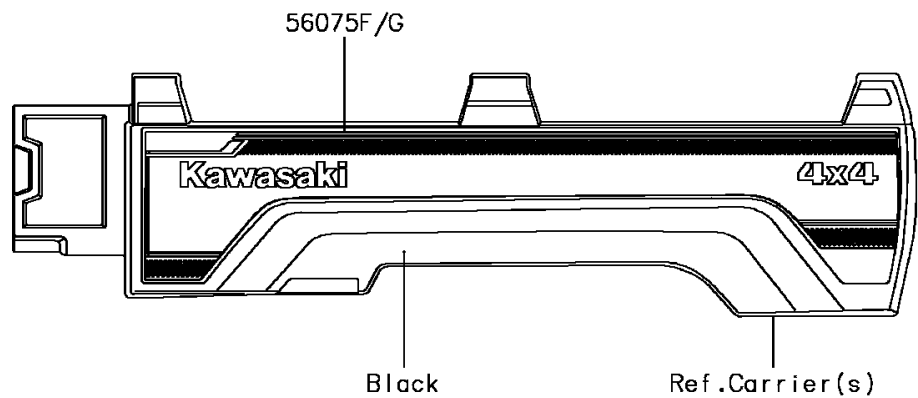

2017 MULE PRO-FX™ EPS LE PARTS DIAGRAM

Decals(Red)

F2861

2017 MULE PRO-FX™ EPS LE PARTS LIST

Decals(Red)

ITEM NAME	PART NUMBER	QUANTITY
-----------	-------------	----------