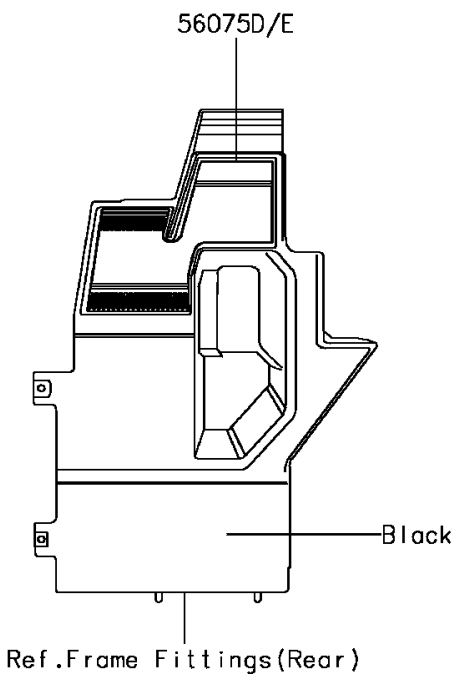

2017 MULE PRO-FX™ EPS LE PARTS DIAGRAM

Decals(Red)

F2861

2017 MULE PRO-FX™ EPS LE PARTS LIST

Decals(Red)

ITEM NAME	PART NUMBER	QUANTITY
-----------	-------------	----------