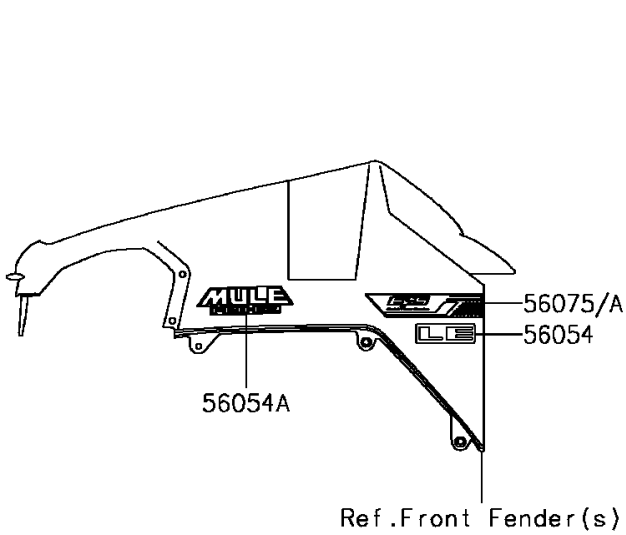

# 2017 MULE PRO-FX™ EPS LE PARTS DIAGRAM

Decals(Black)

F2861A

# 2017 MULE PRO-FX™ EPS LE PARTS LIST

Decals(Black)

ITEM NAME	PART NUMBER	QUANTITY
-----------	-------------	----------