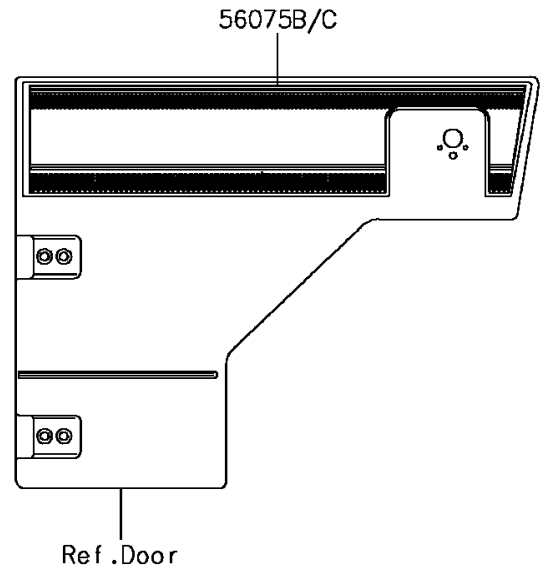

# 2017 MULE PRO-FX™ EPS LE PARTS DIAGRAM

Decals(Black)

F2861A