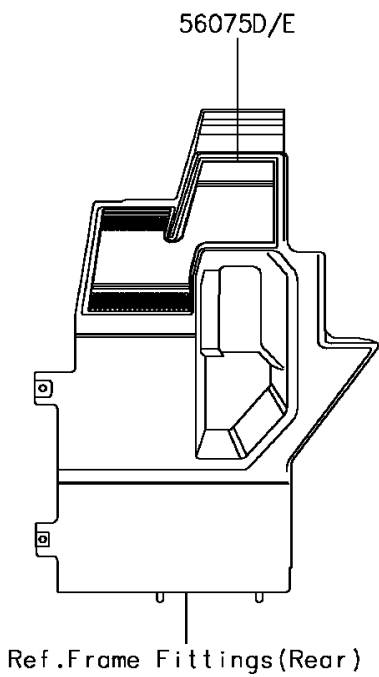

# 2017 MULE PRO-FX™ EPS LE PARTS DIAGRAM

Decals(Black)

F2861A

# 2017 MULE PRO-FX™ EPS LE PARTS LIST

Decals(Black)

ITEM NAME	PART NUMBER	QUANTITY
-----------	-------------	----------