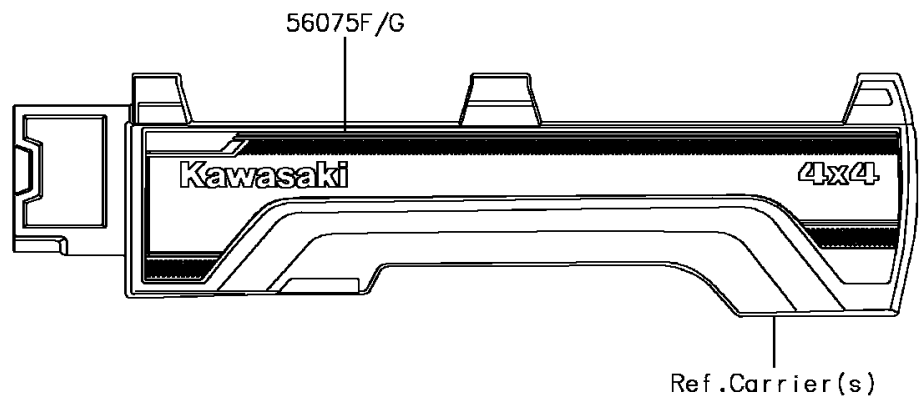

# 2017 MULE PRO-FX™ EPS LE PARTS DIAGRAM

Decals(Black)

F2861A