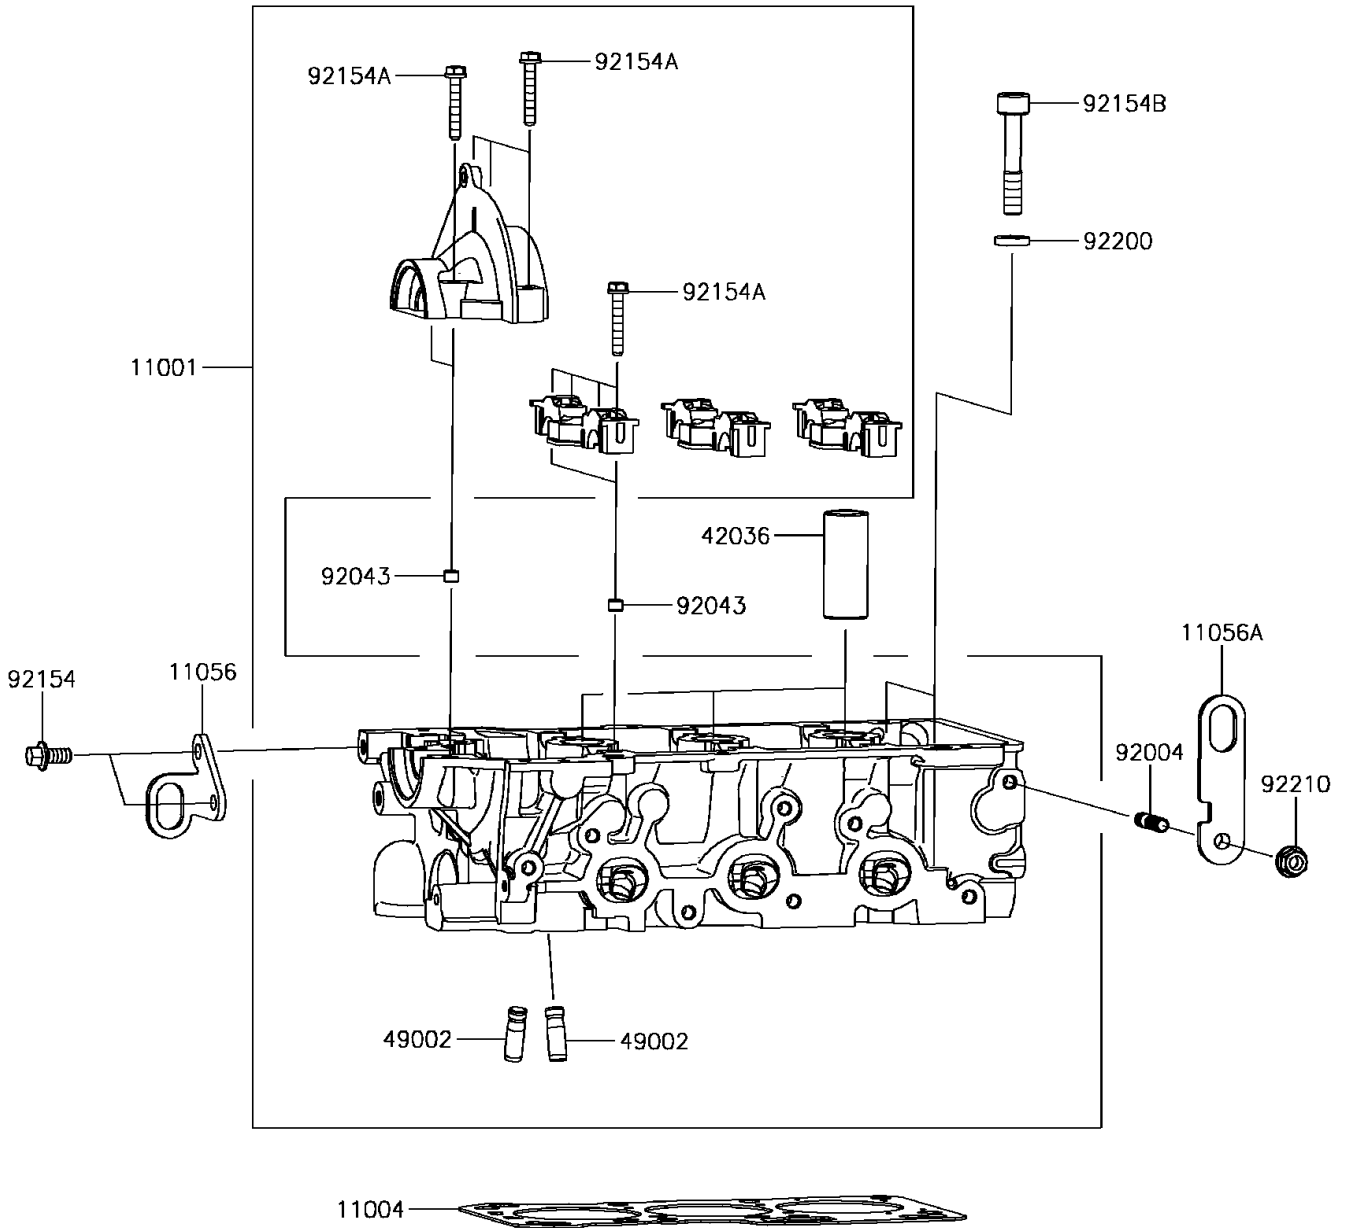

2017 MULE PRO-FX™ EPS CAMO PARTS DIAGRAM

Cylinder Head

E1111

2017 MULE PRO-FX™ EPS CAMO PARTS LIST

Cylinder Head

ITEM NAME	PART NUMBER	QUANTITY
-----------	-------------	----------