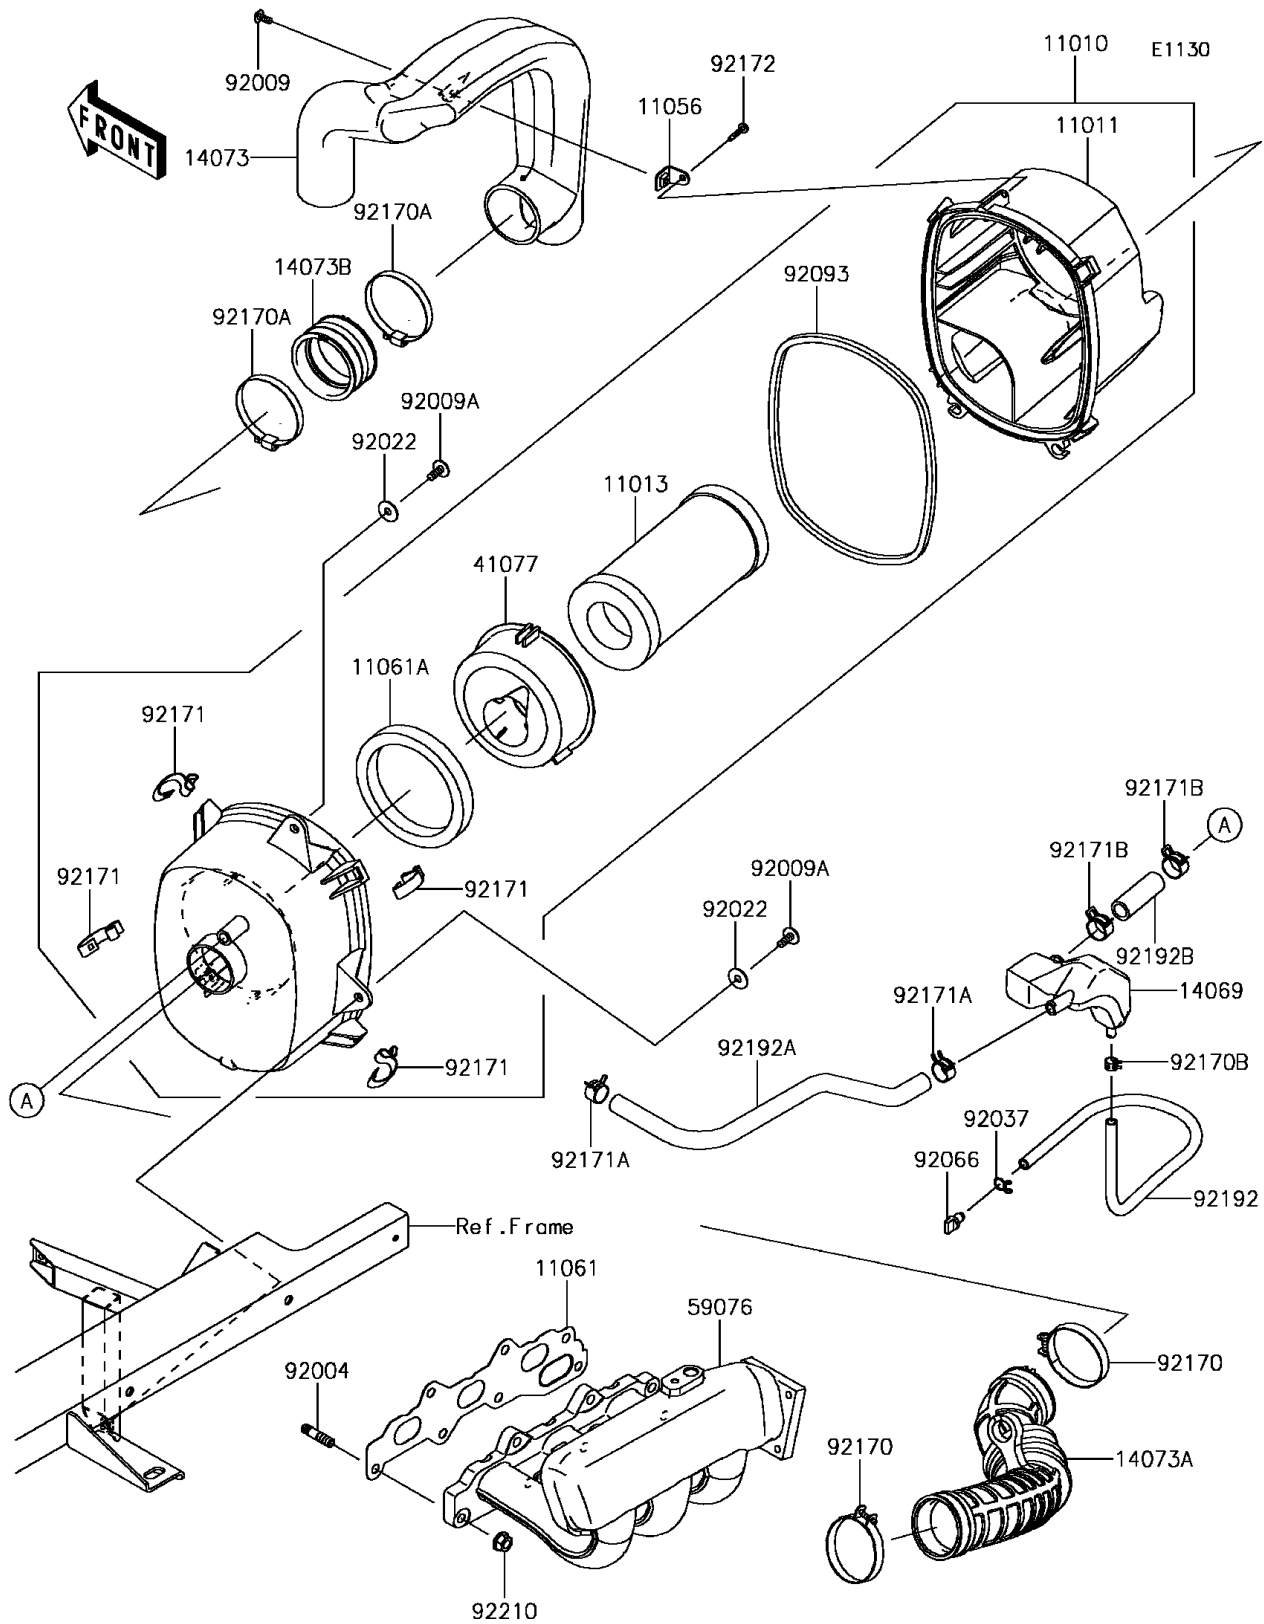

# 2017 MULE PRO-FX™ EPS CAMO PARTS DIAGRAM

# 2017 MULE PRO-FX™ EPS CAMO PARTS LIST

Air Cleaner

ITEM NAME	PART NUMBER	QUANTITY
-----------	-------------	----------