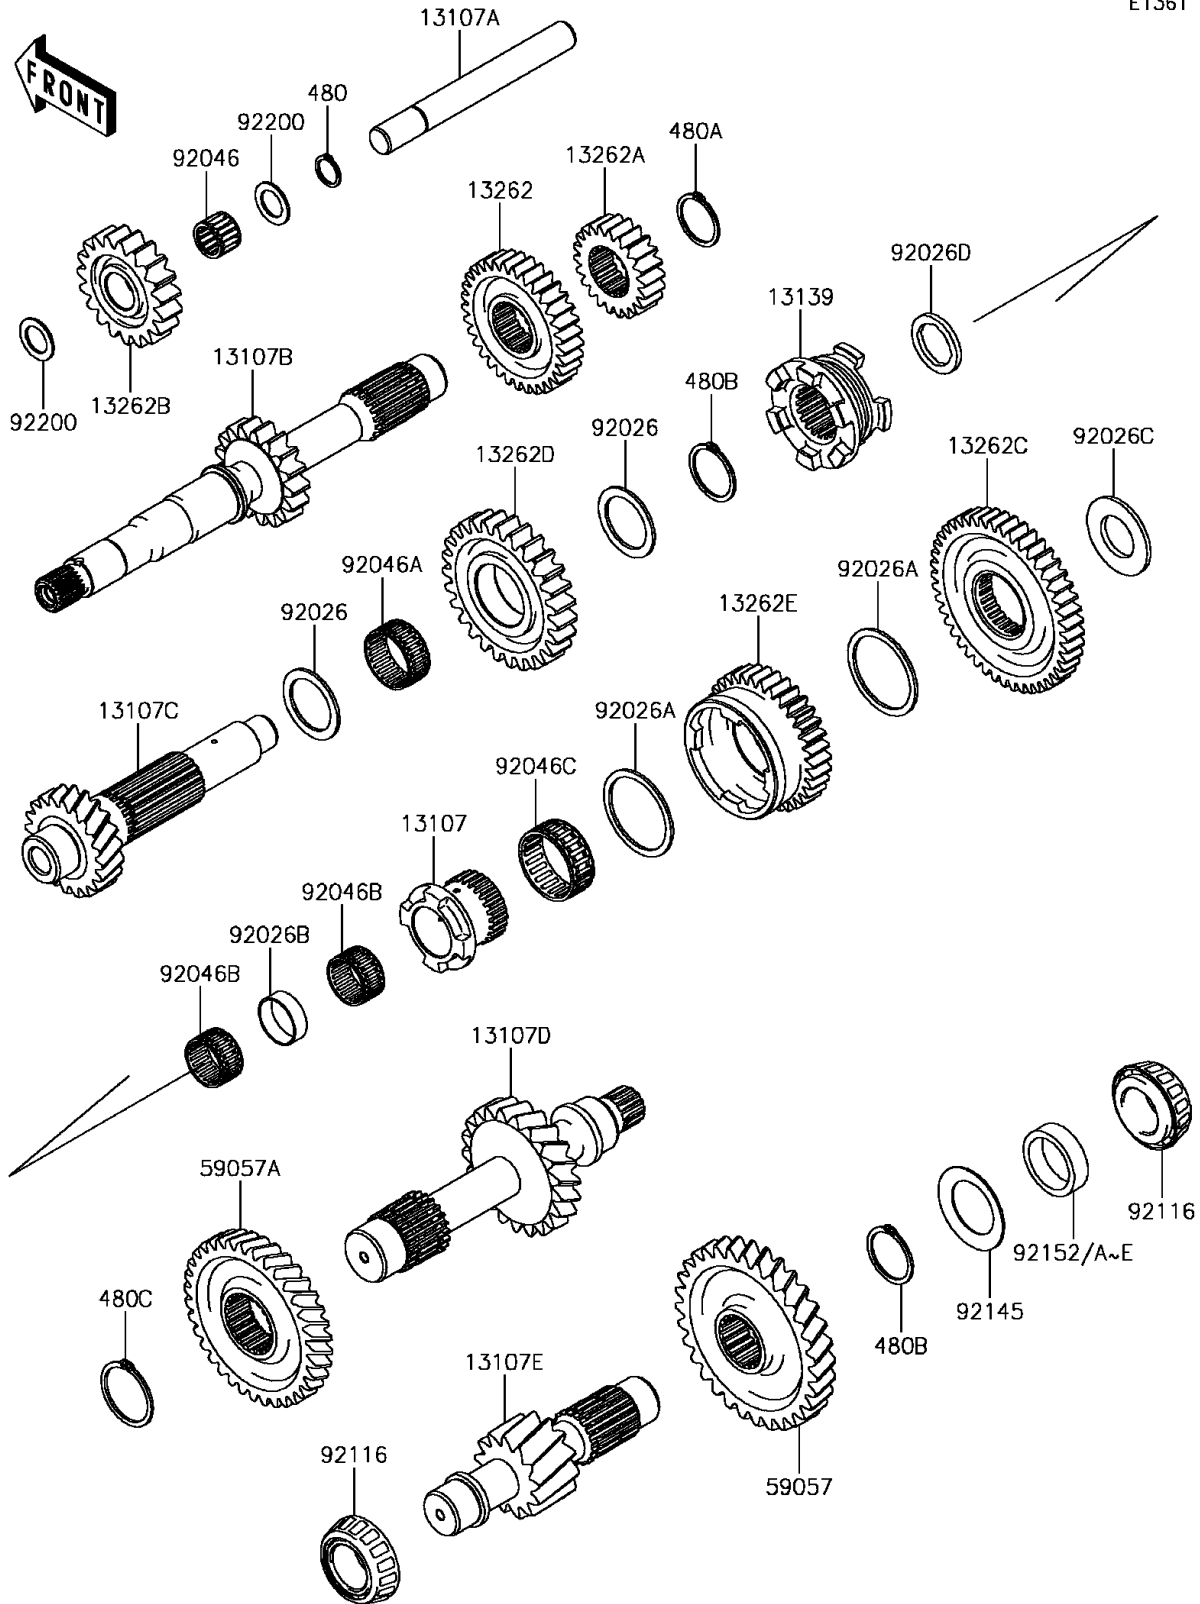

2017 MULE PRO-FX™ EPS CAMO PARTS DIAGRAM

Transmission

E1361

2017 MULE PRO-FX™ EPS CAMO PARTS LIST

Transmission

ITEM NAME	PART NUMBER	QUANTITY
-----------	-------------	----------