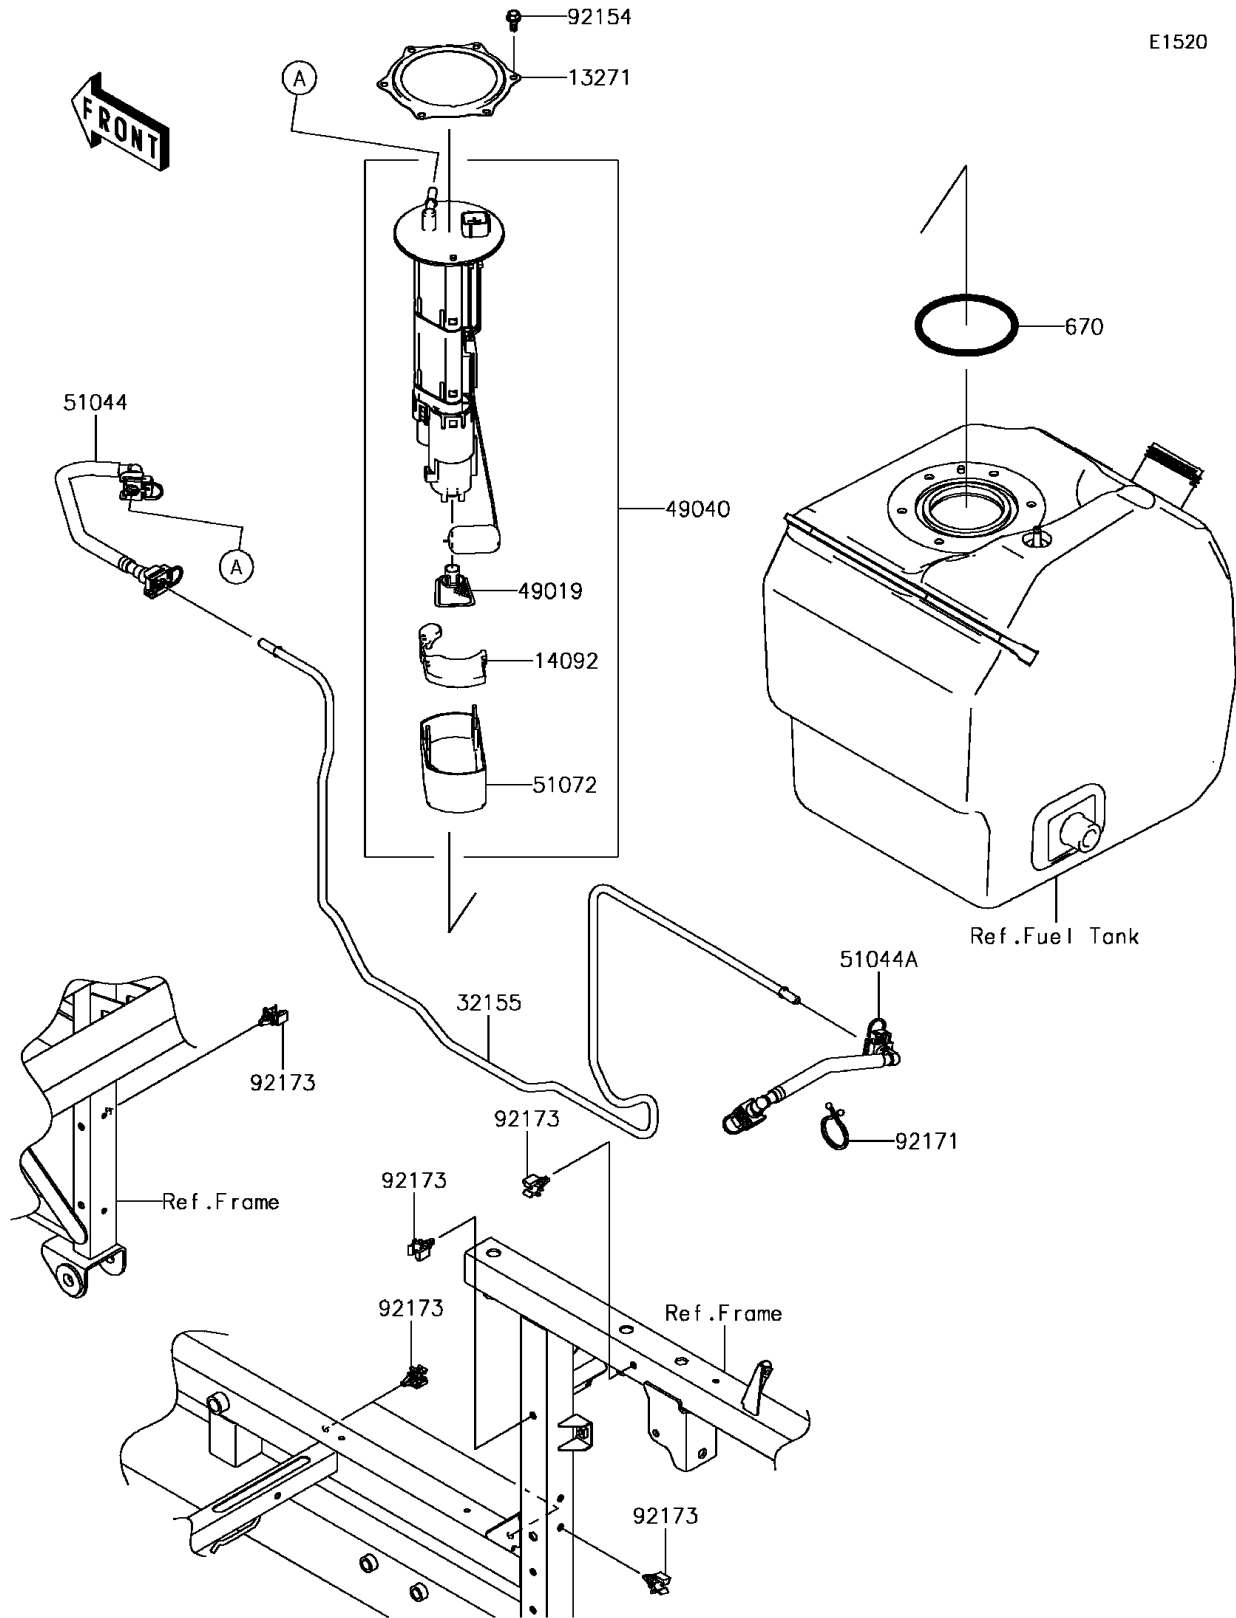

2017 MULE PRO-FX™ EPS CAMO PARTS DIAGRAM

Fuel Pump

2017 MULE PRO-FX™ EPS CAMO PARTS LIST

Fuel Pump

ITEM NAME	PART NUMBER	QUANTITY
-----------	-------------	----------