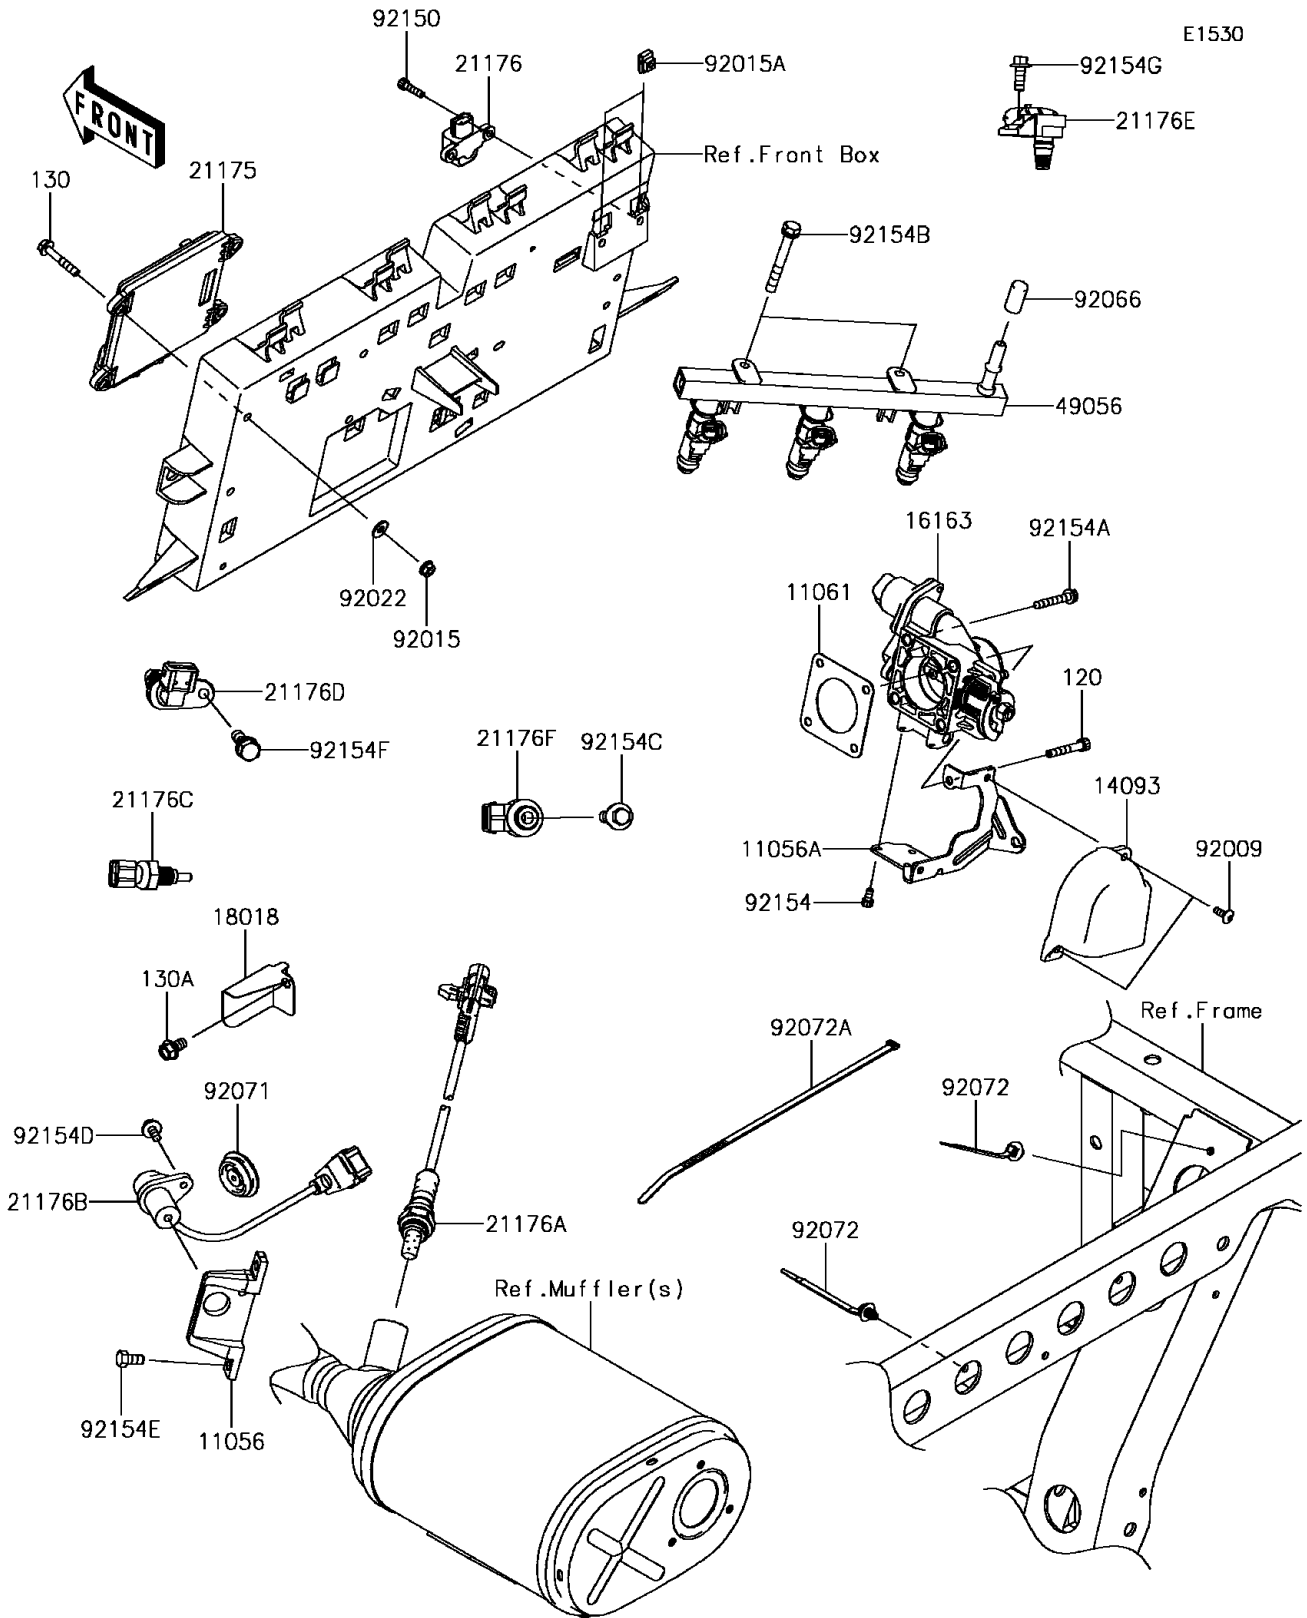

2017 MULE PRO-FX™ EPS CAMO PARTS DIAGRAM

Fuel Injection

2017 MULE PRO-FX™ EPS CAMO PARTS LIST

Fuel Injection

ITEM NAME	PART NUMBER	QUANTITY
-----------	-------------	----------