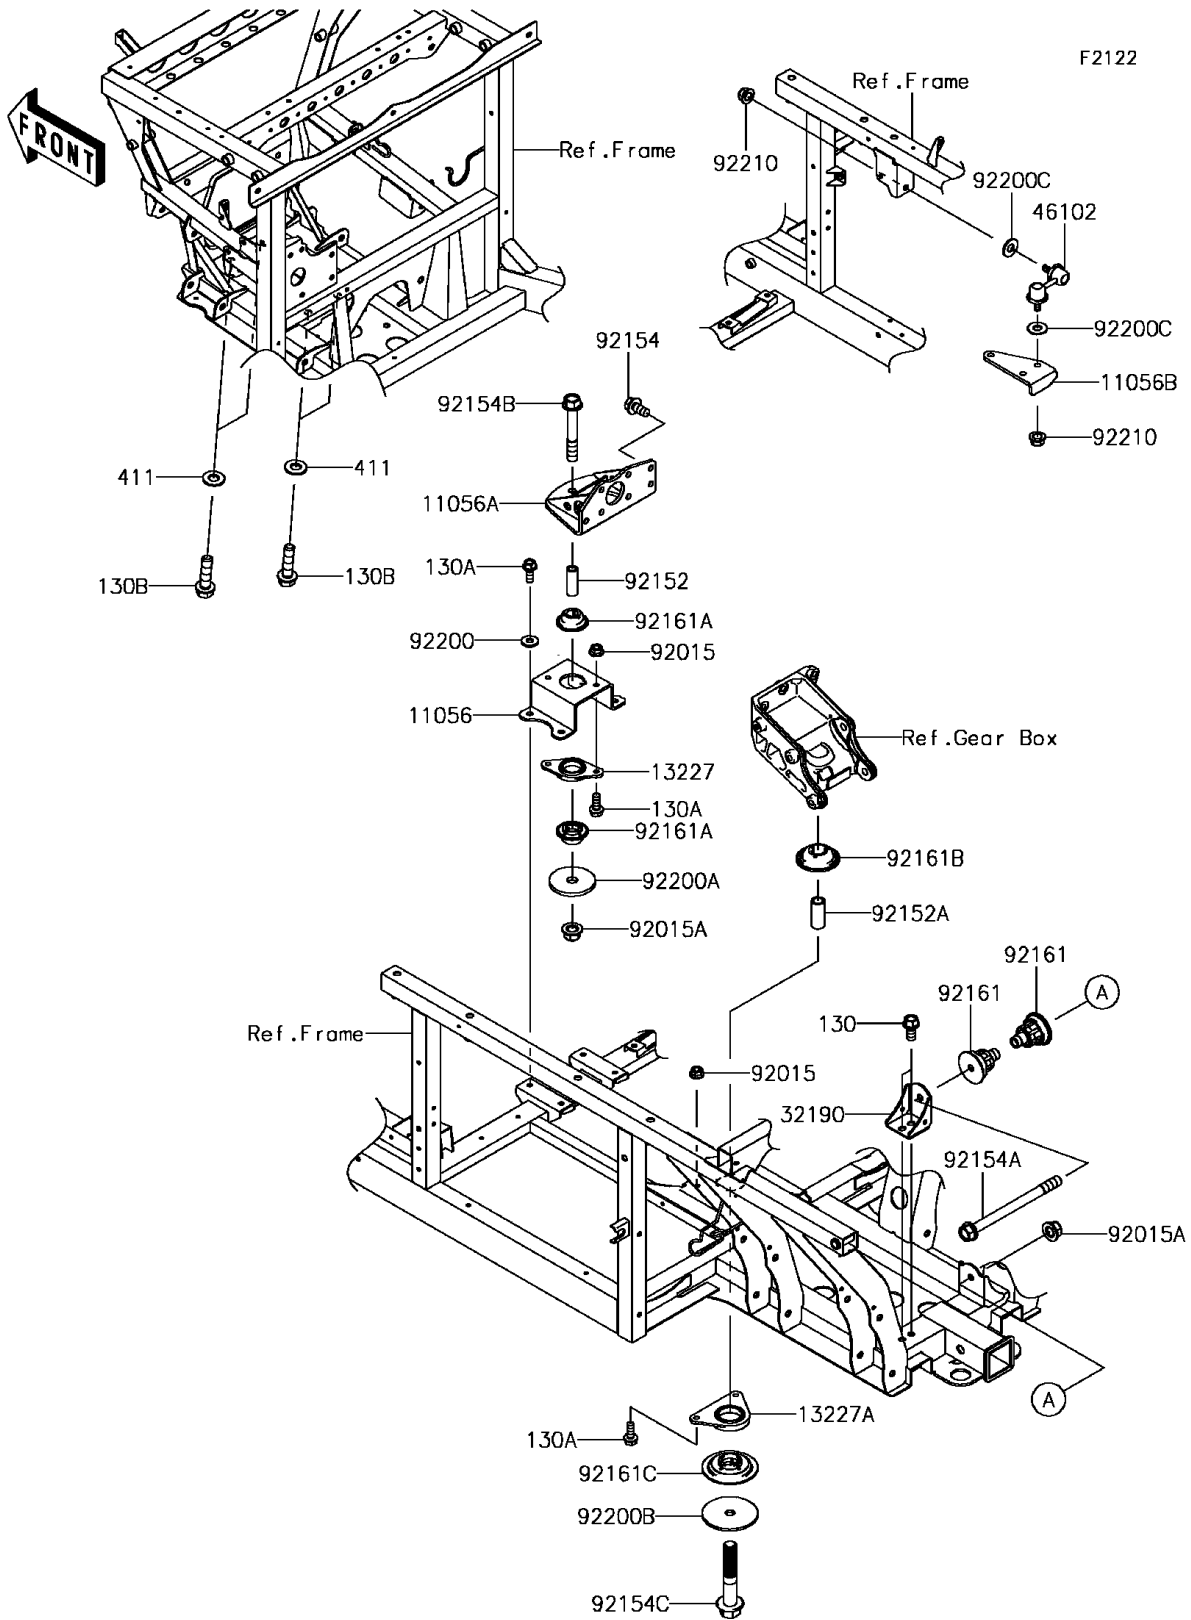

2017 MULE PRO-FX™ EPS CAMO PARTS DIAGRAM

Engine Mount

2017 MULE PRO-FX™ EPS CAMO PARTS LIST

Engine Mount

| ITEM NAME | PART NUMBER | QUANTITY |
|-----------|-------------|----------|
|-----------|-------------|----------|