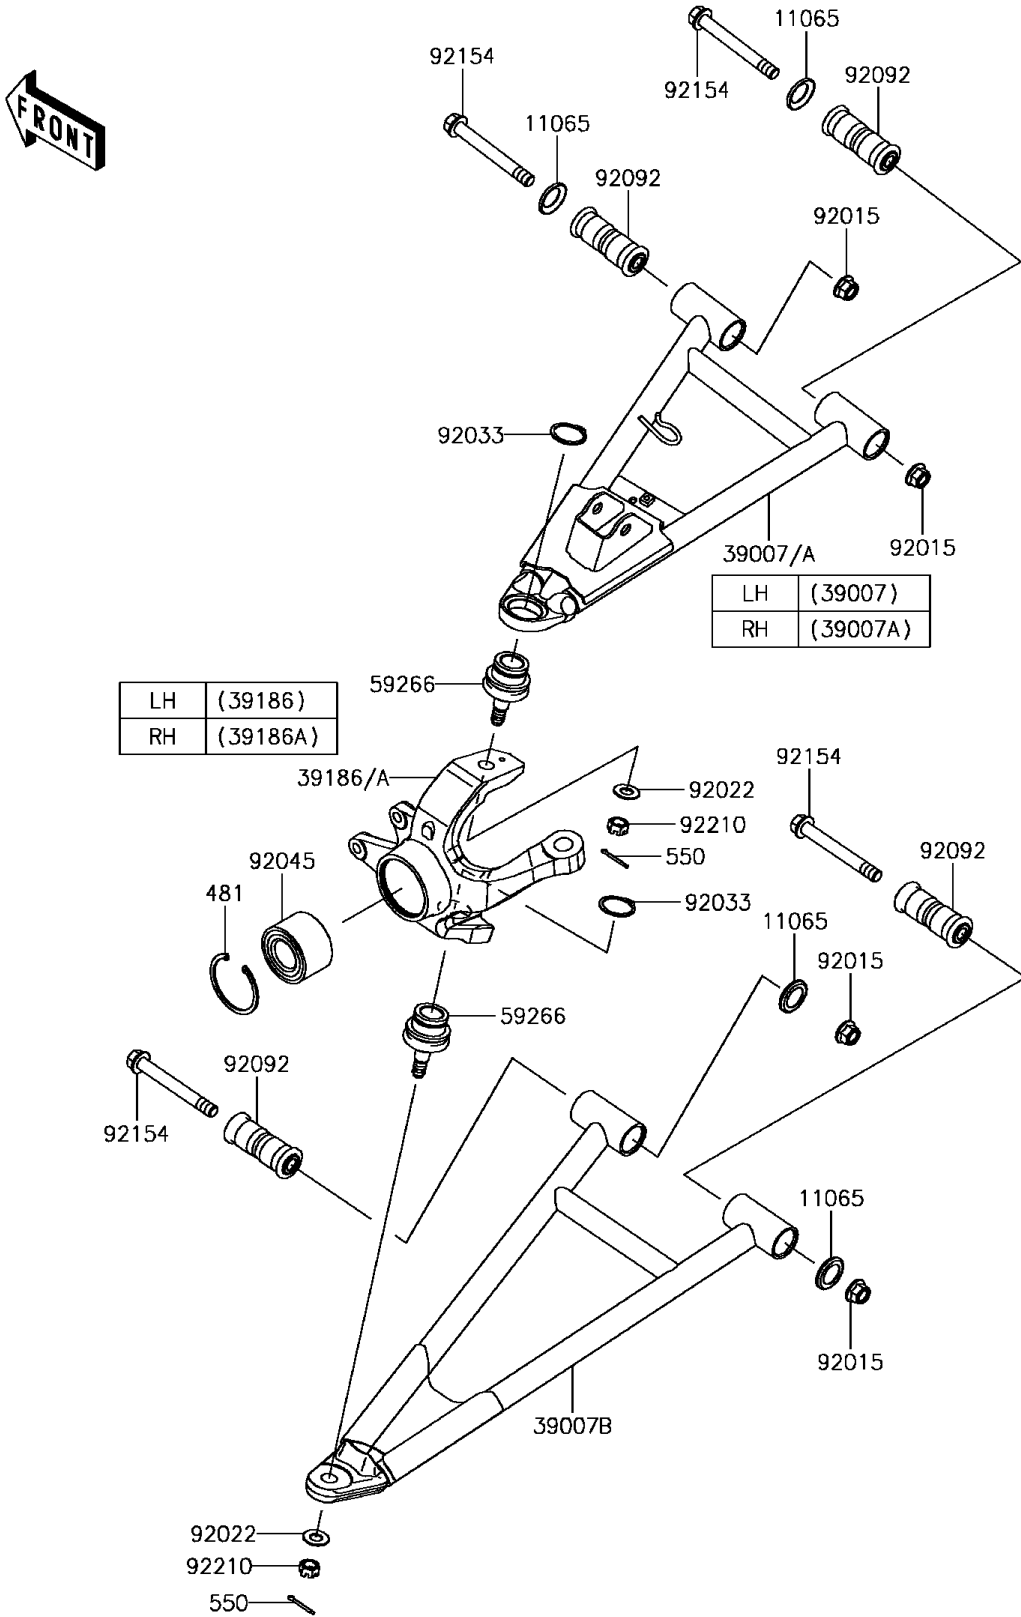

2017 MULE PRO-FX™ EPS CAMO PARTS DIAGRAM

Front Suspension

F2152

2017 MULE PRO-FX™ EPS CAMO PARTS LIST

Front Suspension

ITEM NAME	PART NUMBER	QUANTITY
-----------	-------------	----------