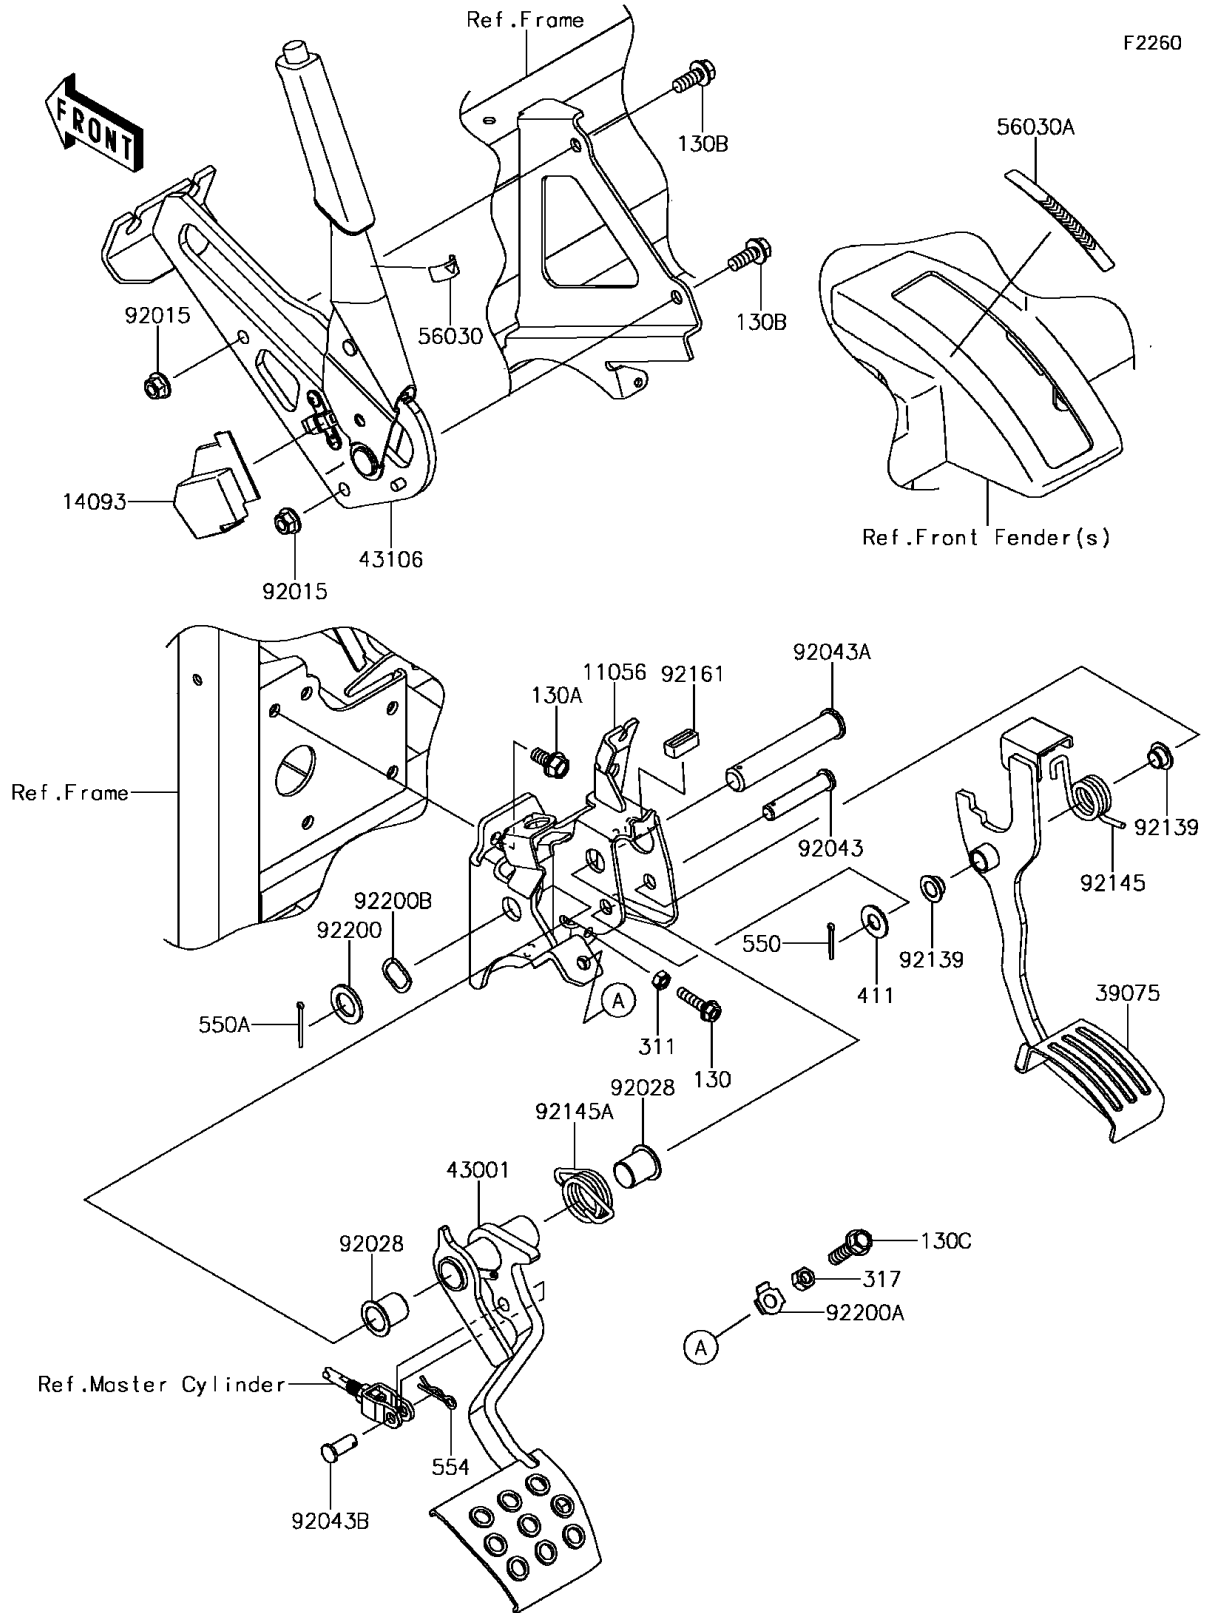

2017 MULE PRO-FX™ EPS CAMO PARTS DIAGRAM

Brake Pedal/Throttle Lever

2017 MULE PRO-FX™ EPS CAMO PARTS LIST

Brake Pedal/Throttle Lever

ITEM NAME	PART NUMBER	QUANTITY
-----------	-------------	----------