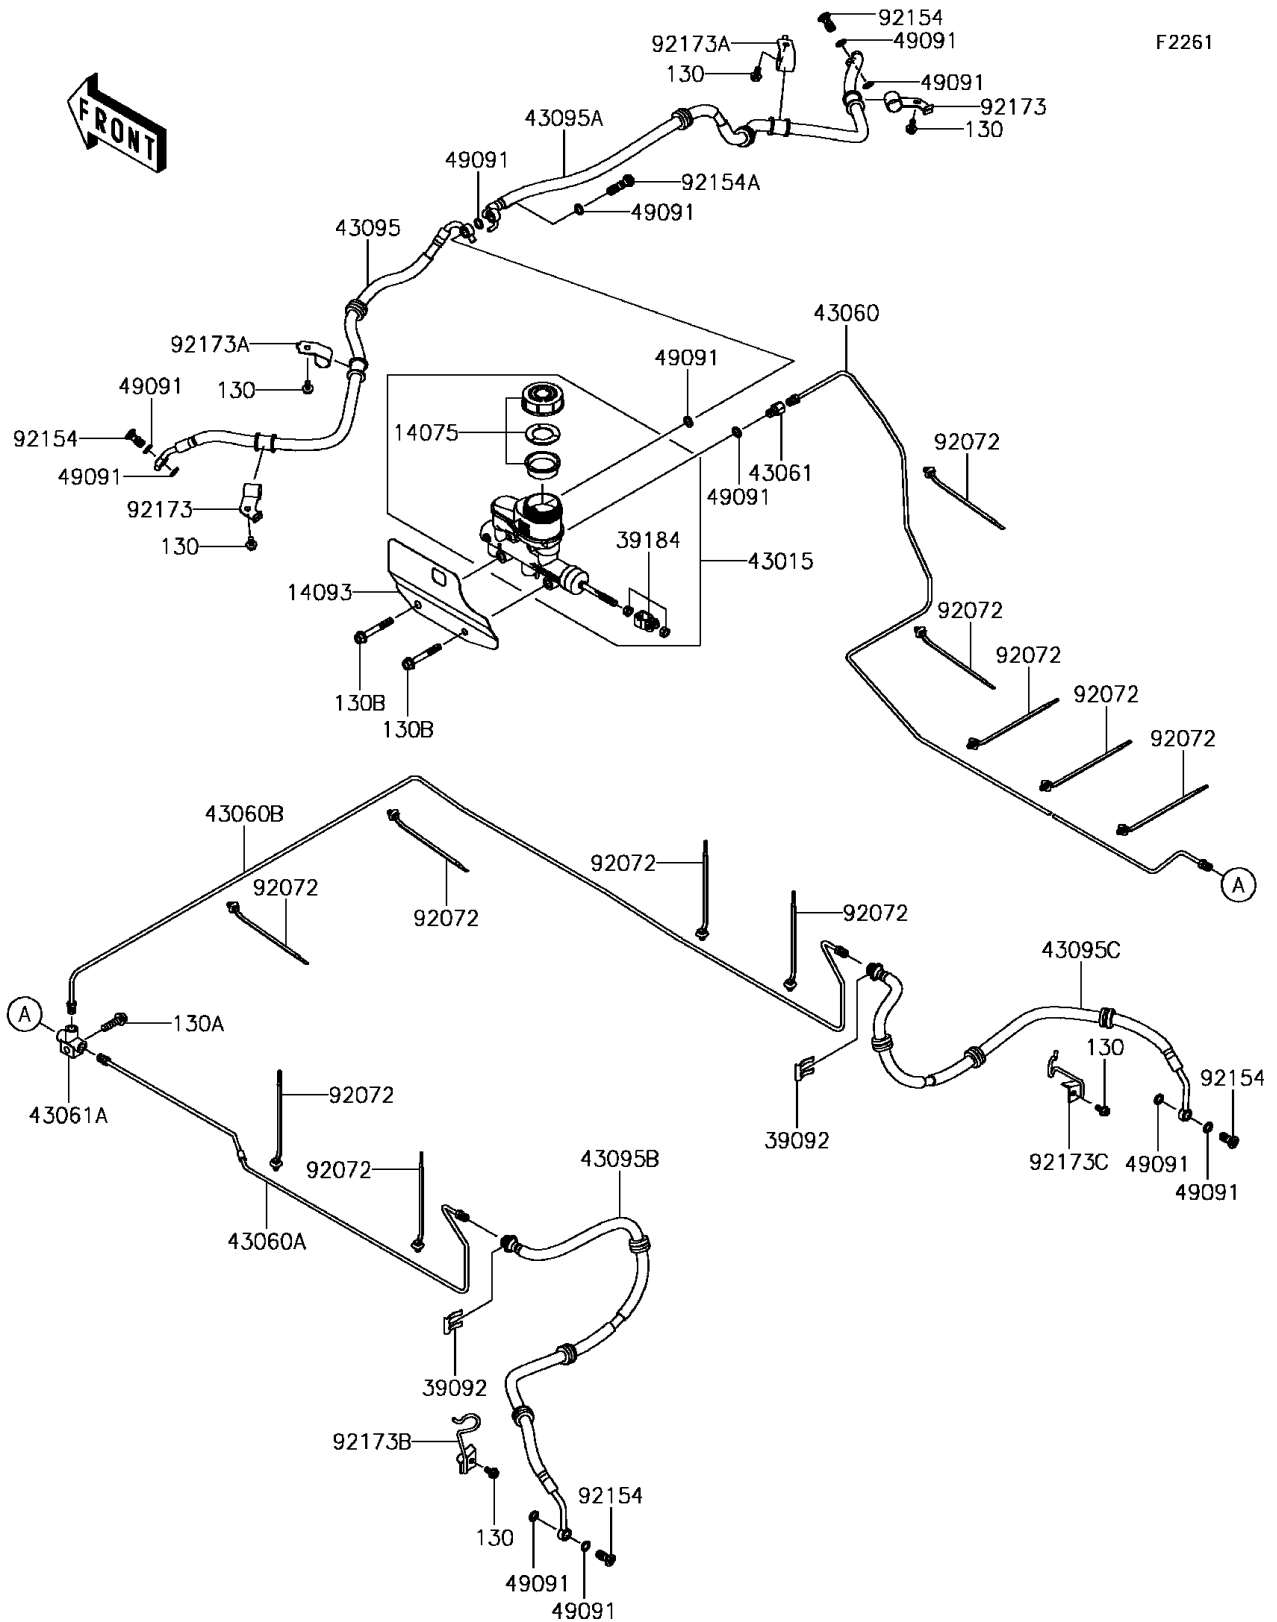

# 2017 MULE PRO-FX™ EPS CAMO PARTS DIAGRAM

Master Cylinder

F2261

# 2017 MULE PRO-FX™ EPS CAMO PARTS LIST

Master Cylinder

ITEM NAME	PART NUMBER	QUANTITY
-----------	-------------	----------