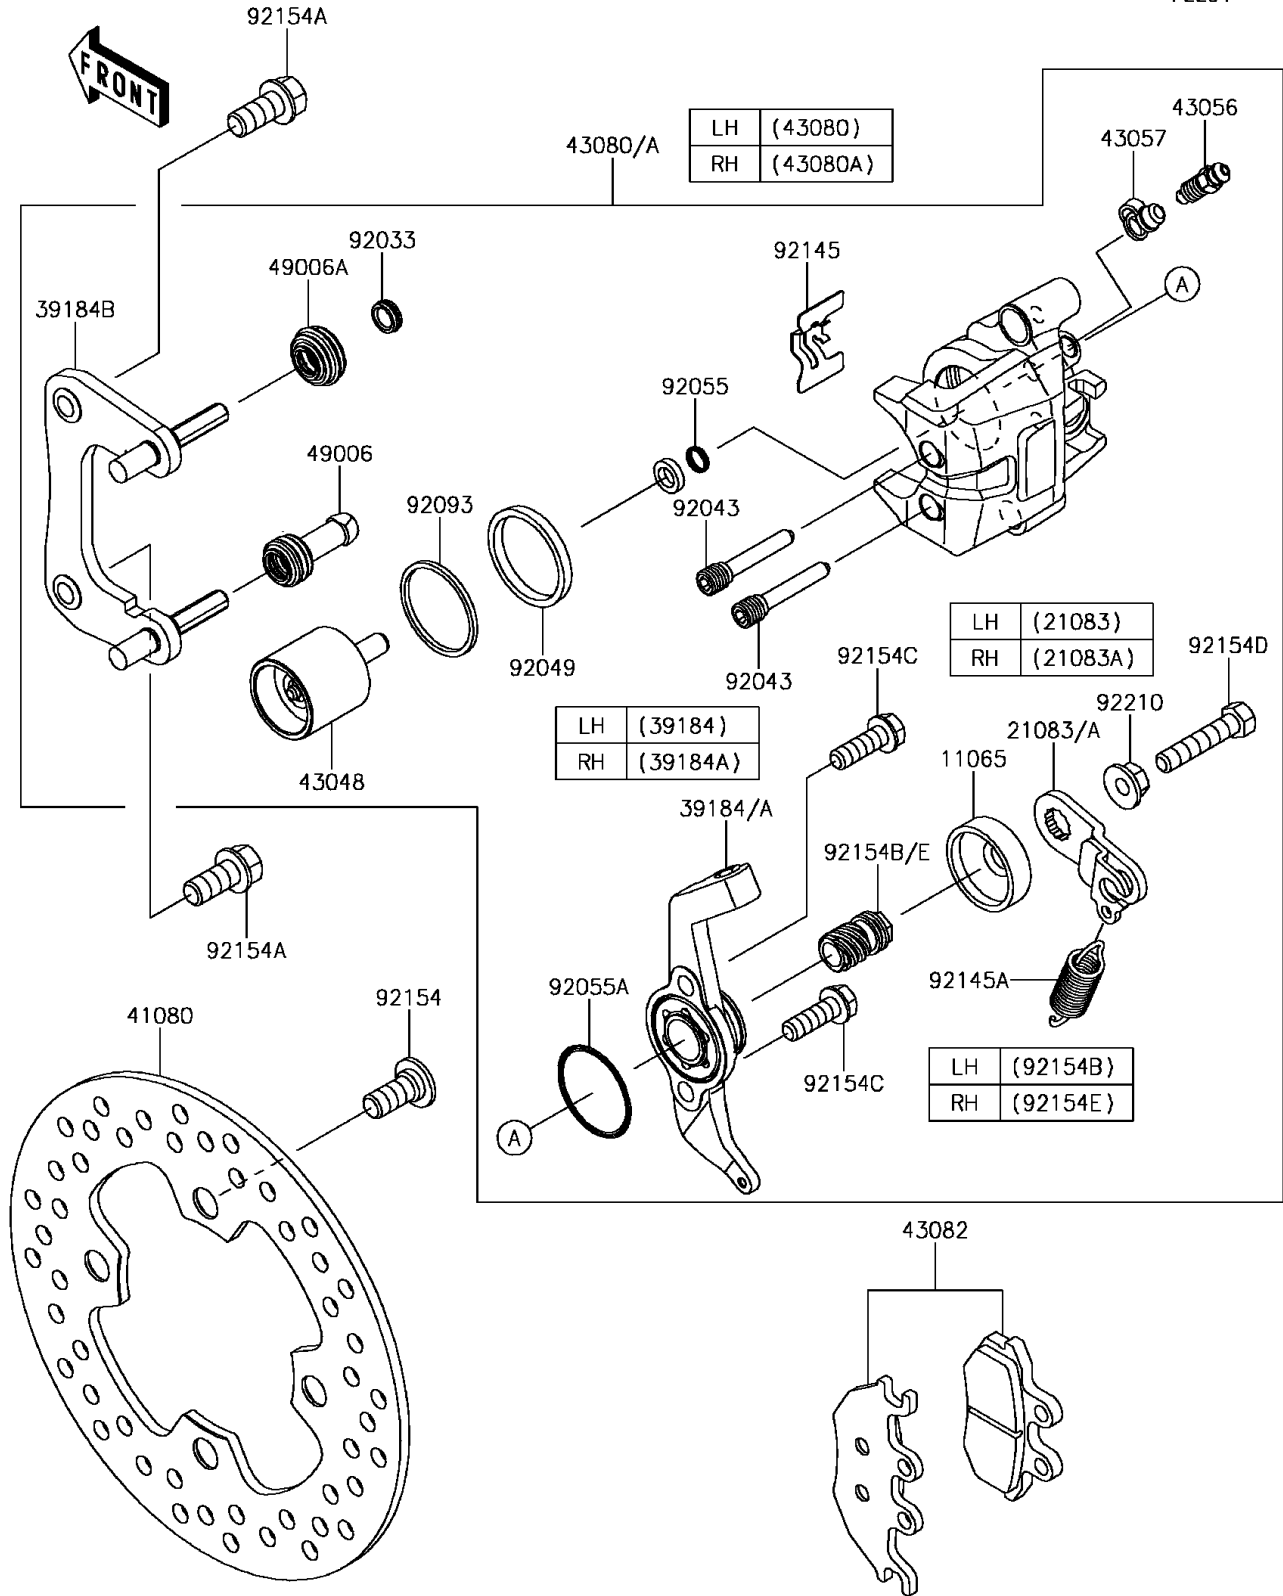

2017 MULE PRO-FX™ EPS CAMO PARTS DIAGRAM

Rear Brake

F2294

2017 MULE PRO-FX™ EPS CAMO PARTS LIST

Rear Brake

ITEM NAME	PART NUMBER	QUANTITY
-----------	-------------	----------