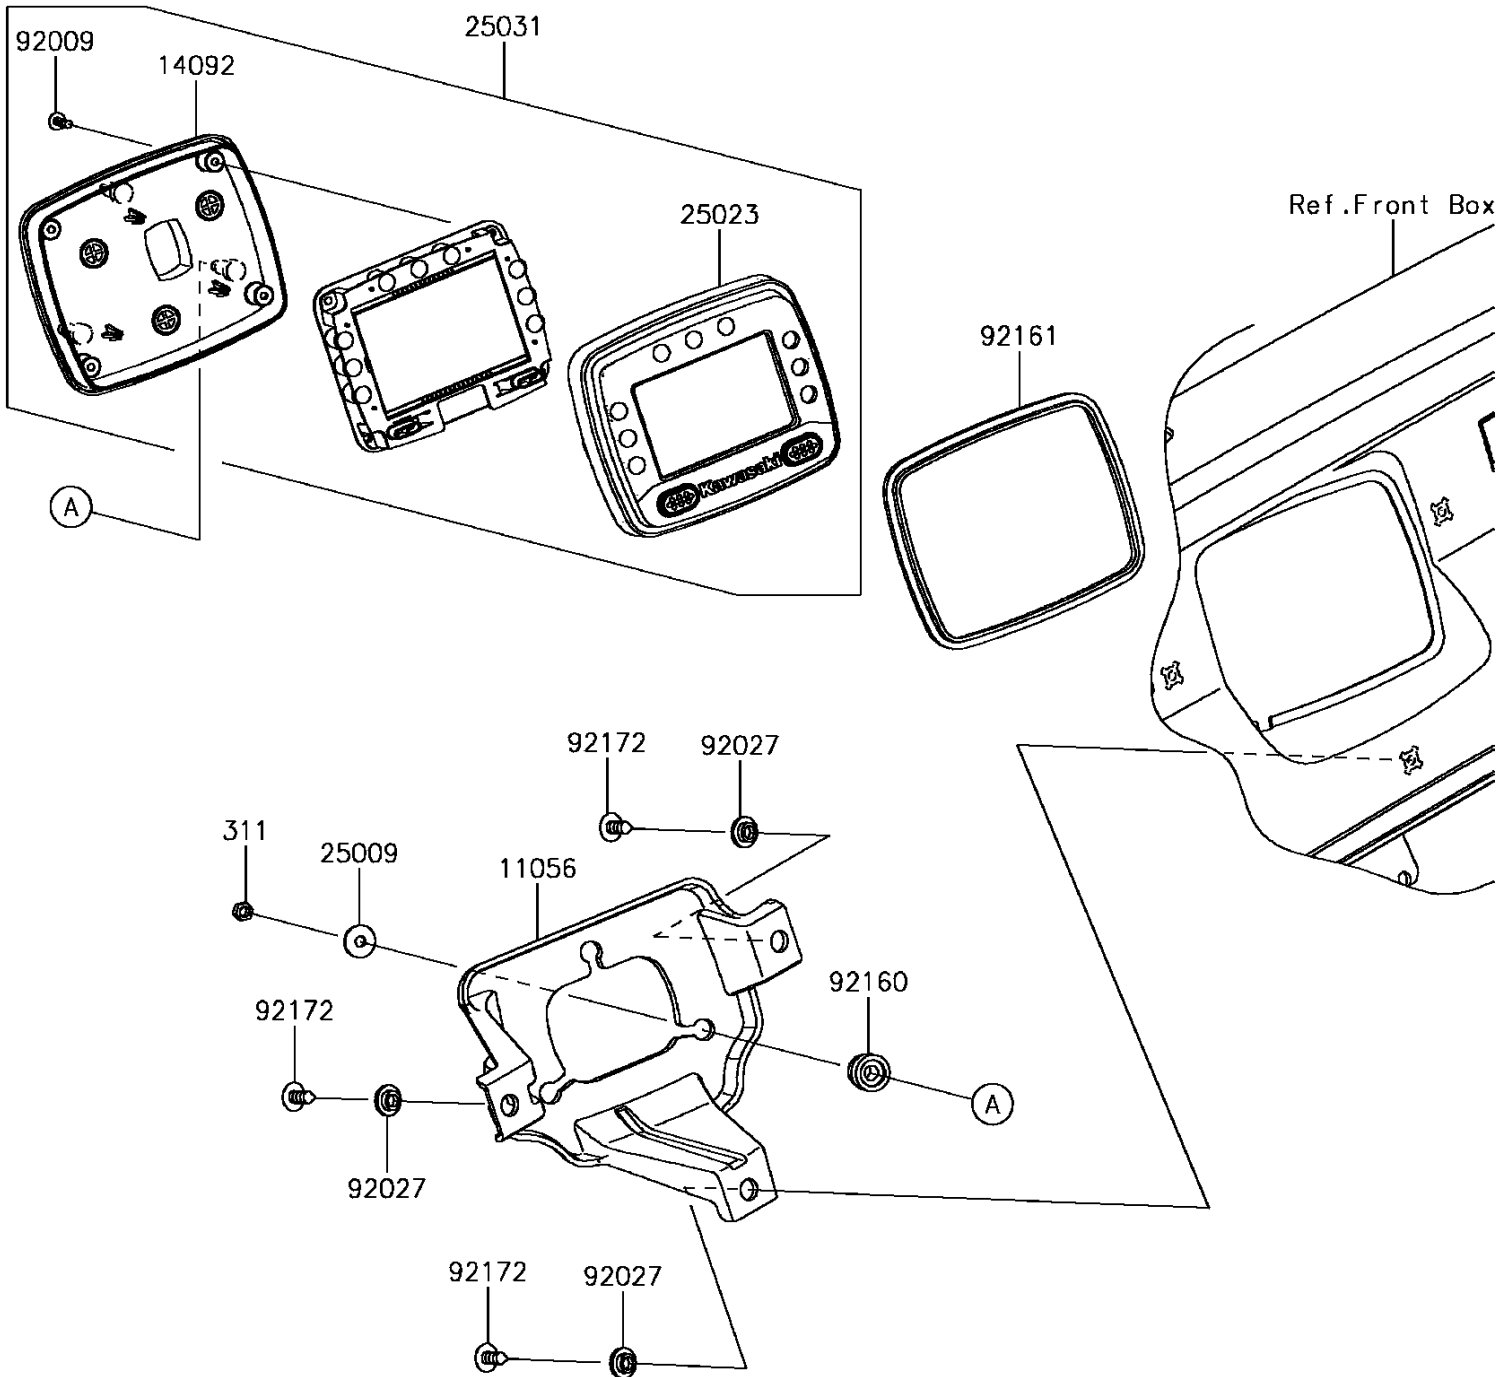

2017 MULE PRO-FX™ EPS CAMO PARTS DIAGRAM

Meter(s)

F2530

2017 MULE PRO-FX™ EPS CAMO PARTS LIST

Meter(s)

ITEM NAME	PART NUMBER	QUANTITY
-----------	-------------	----------