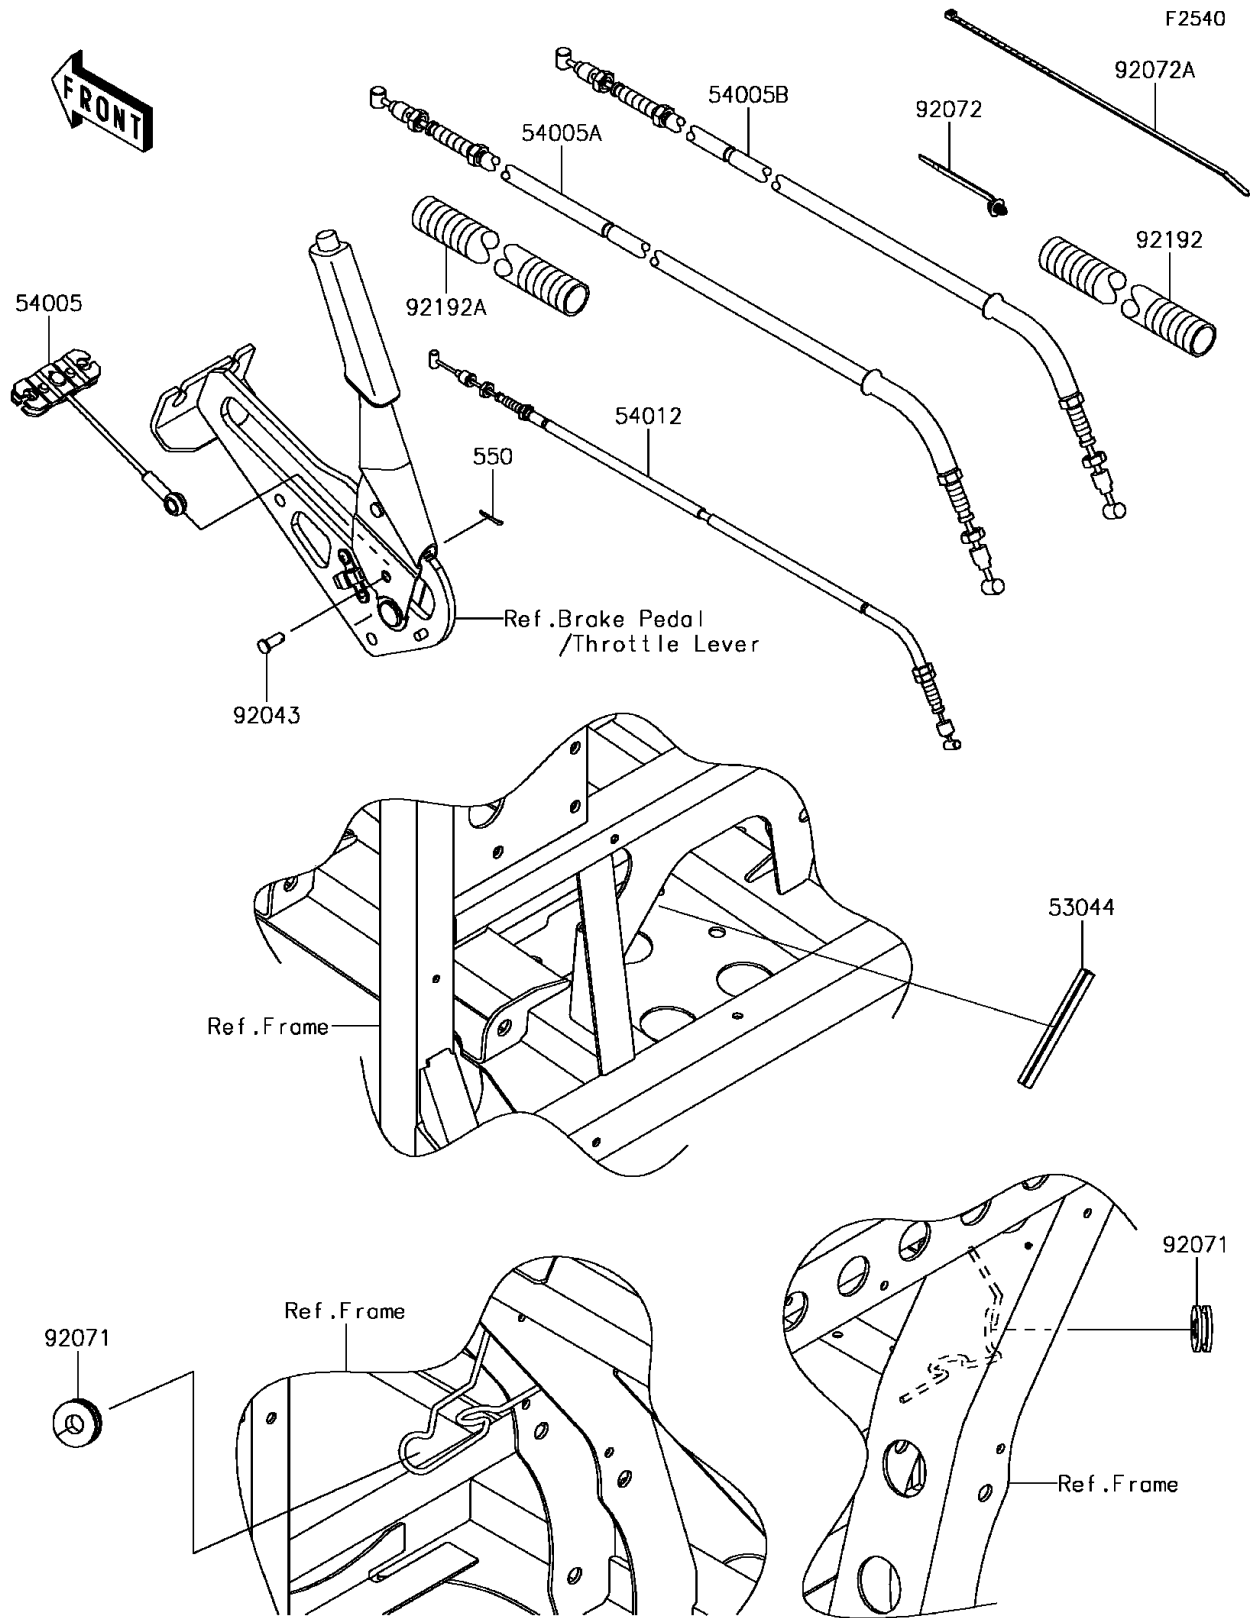

2017 MULE PRO-FX™ EPS CAMO PARTS DIAGRAM

Cables

2017 MULE PRO-FX™ EPS CAMO PARTS LIST

Cables

ITEM NAME	PART NUMBER	QUANTITY
-----------	-------------	----------