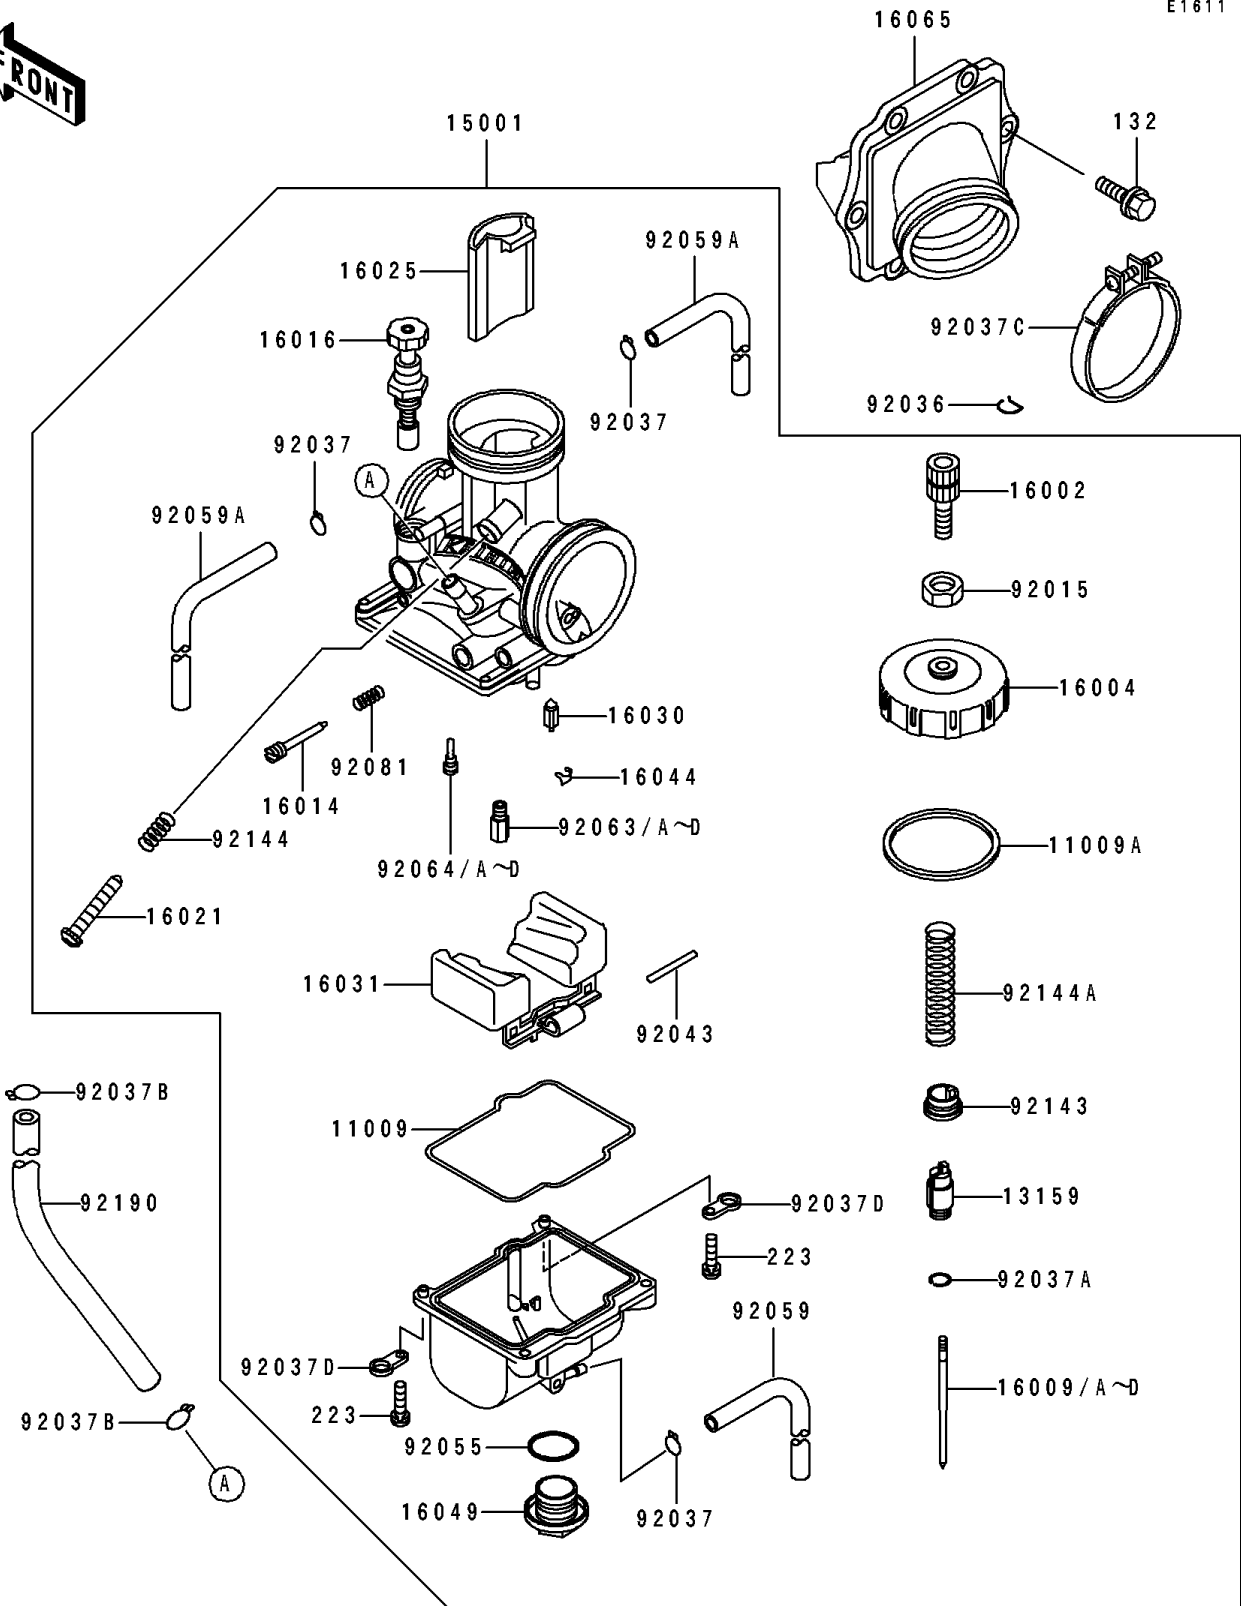

1991 KDX250 PARTS DIAGRAM

Carburetor

E1611