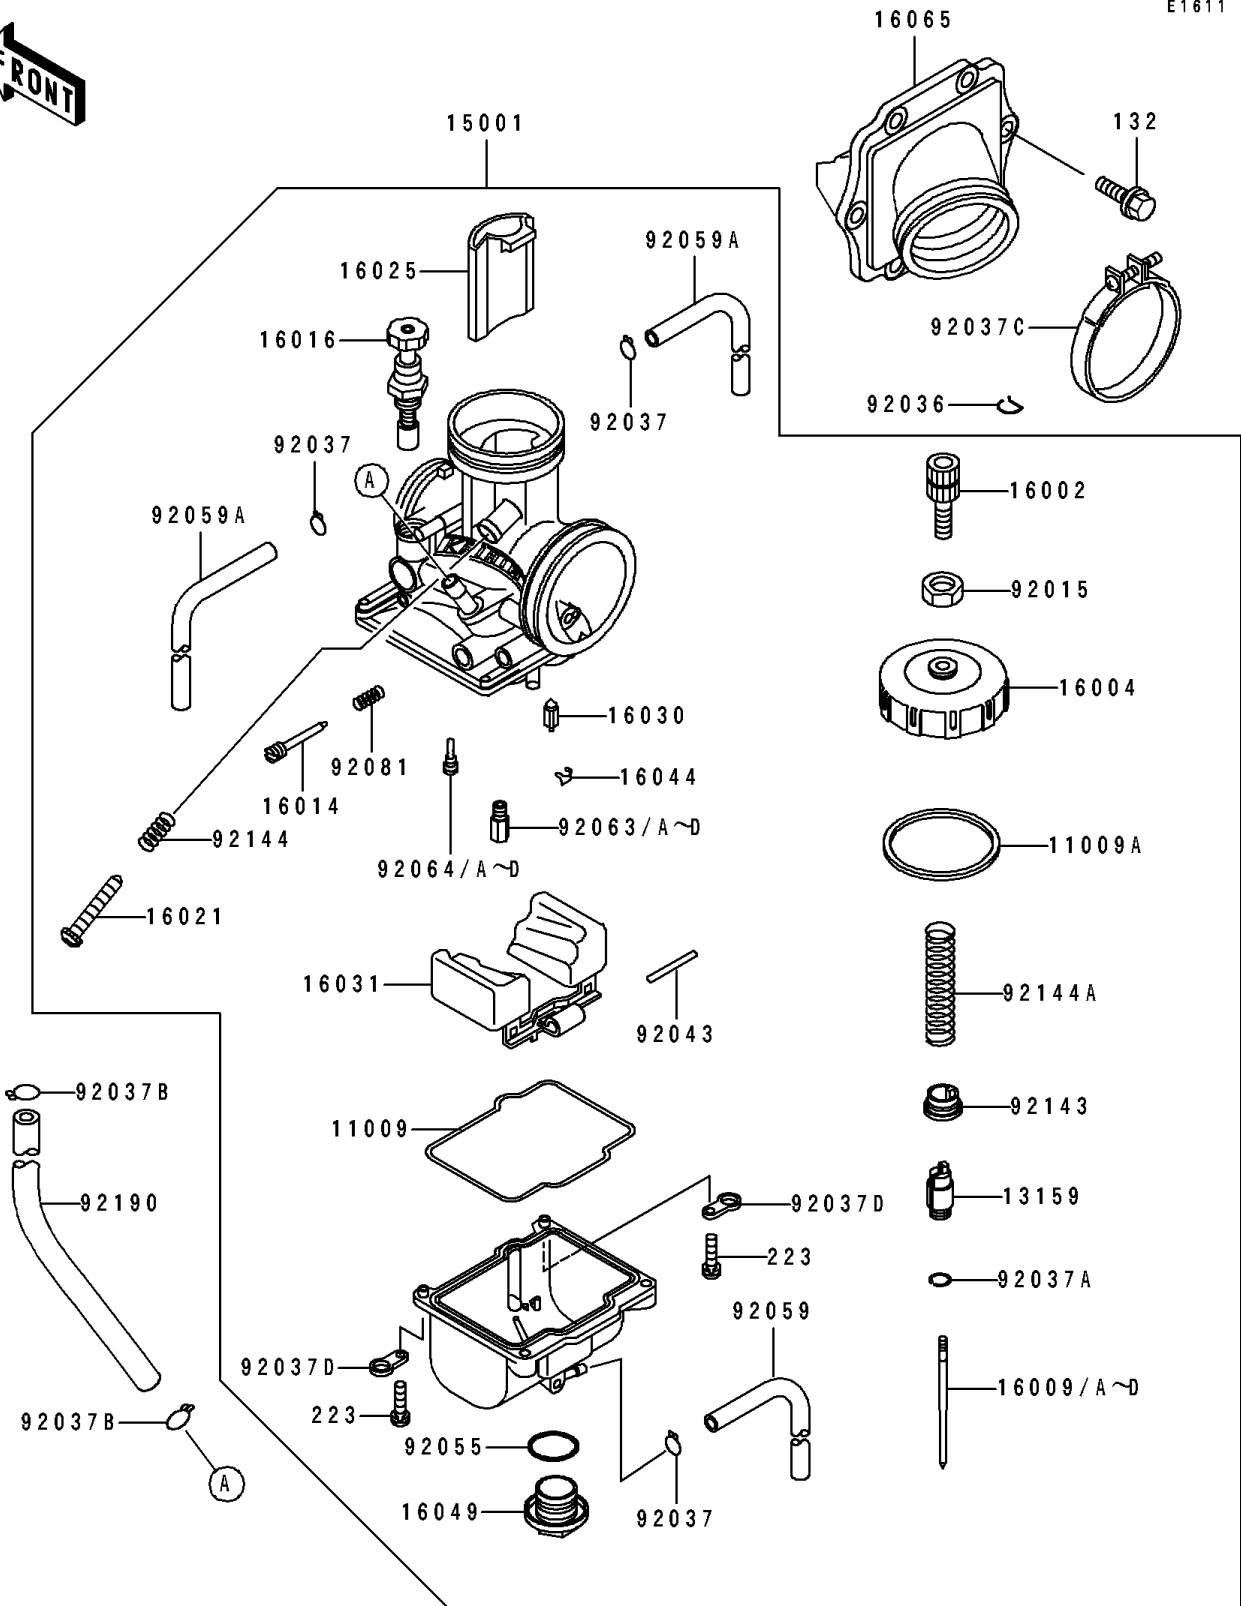

1993 KDX250 PARTS DIAGRAM

Carburetor

E1611