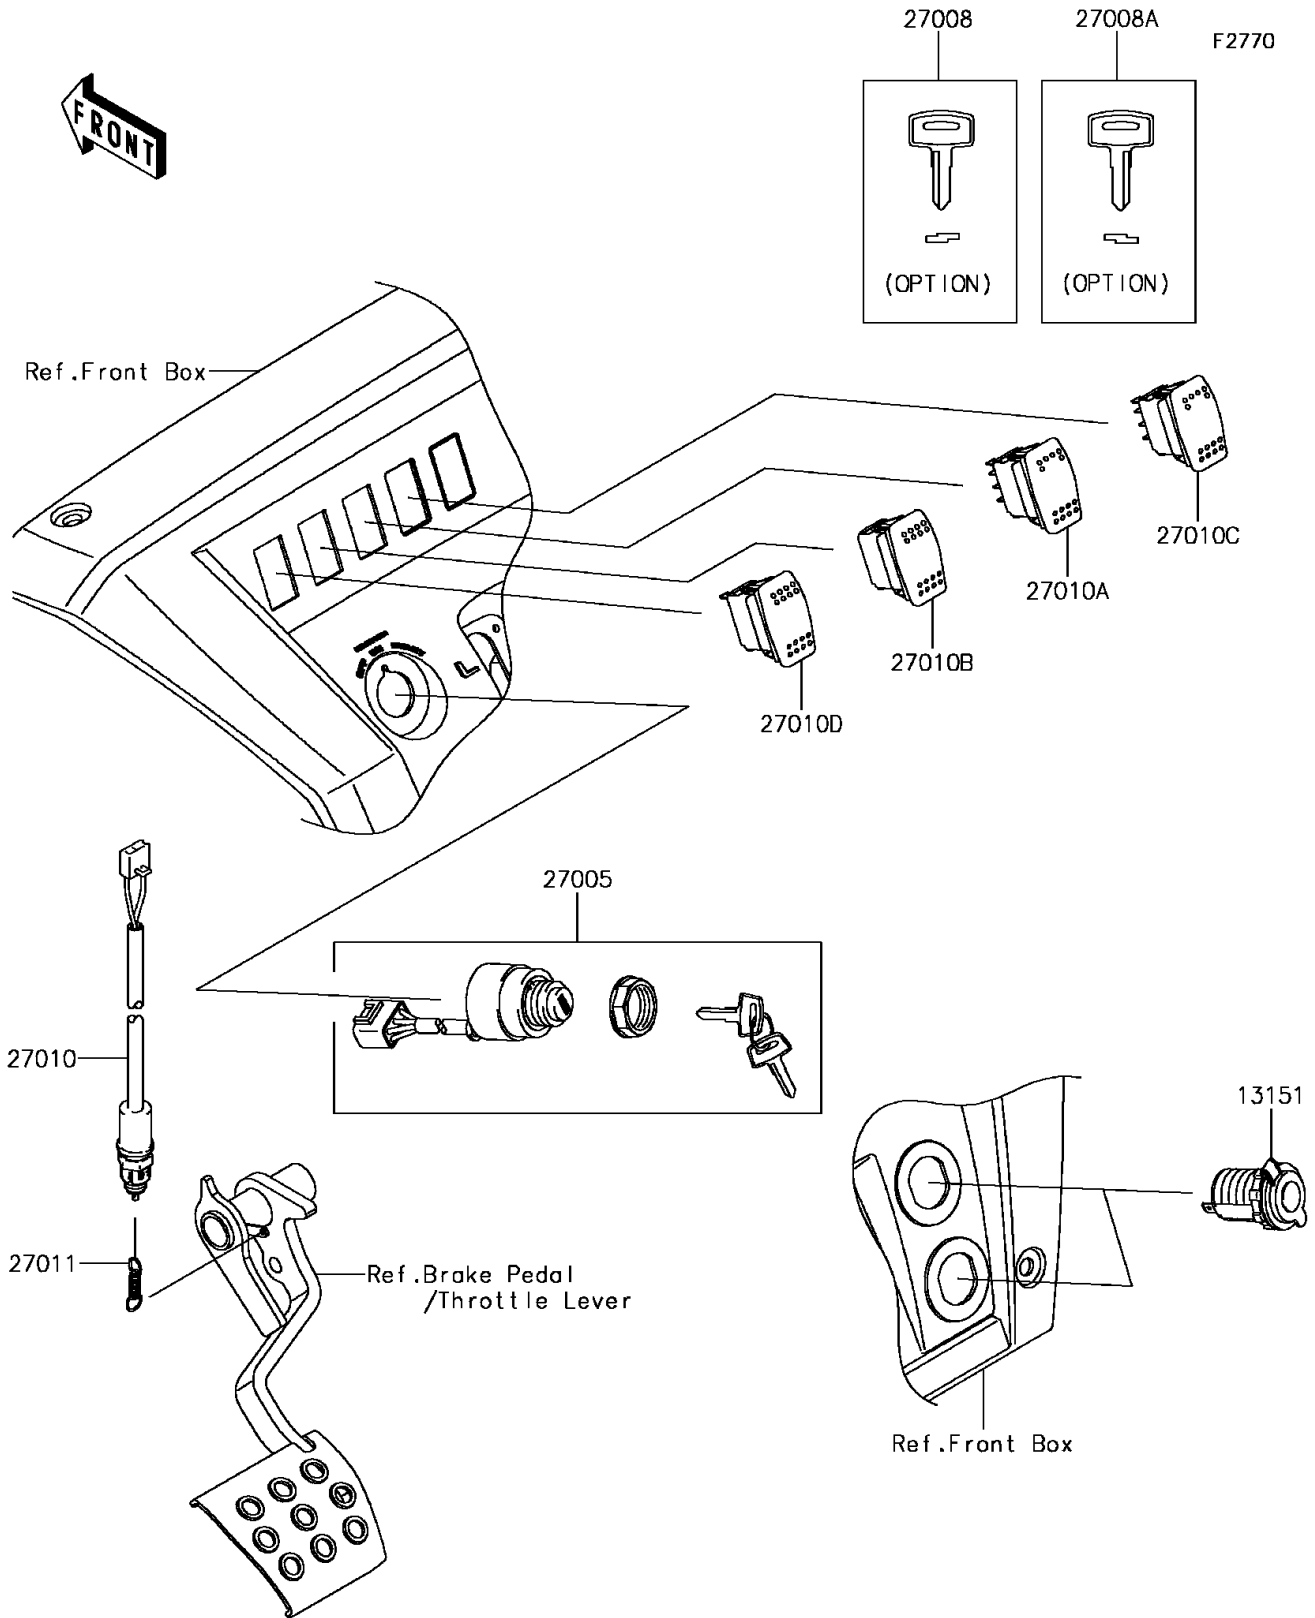

# 2017 MULE PRO-FX™ EPS CAMO PARTS DIAGRAM

## Ignition Switch

# 2017 MULE PRO-FX™ EPS CAMO PARTS LIST

Ignition Switch

ITEM NAME	PART NUMBER	QUANTITY
-----------	-------------	----------