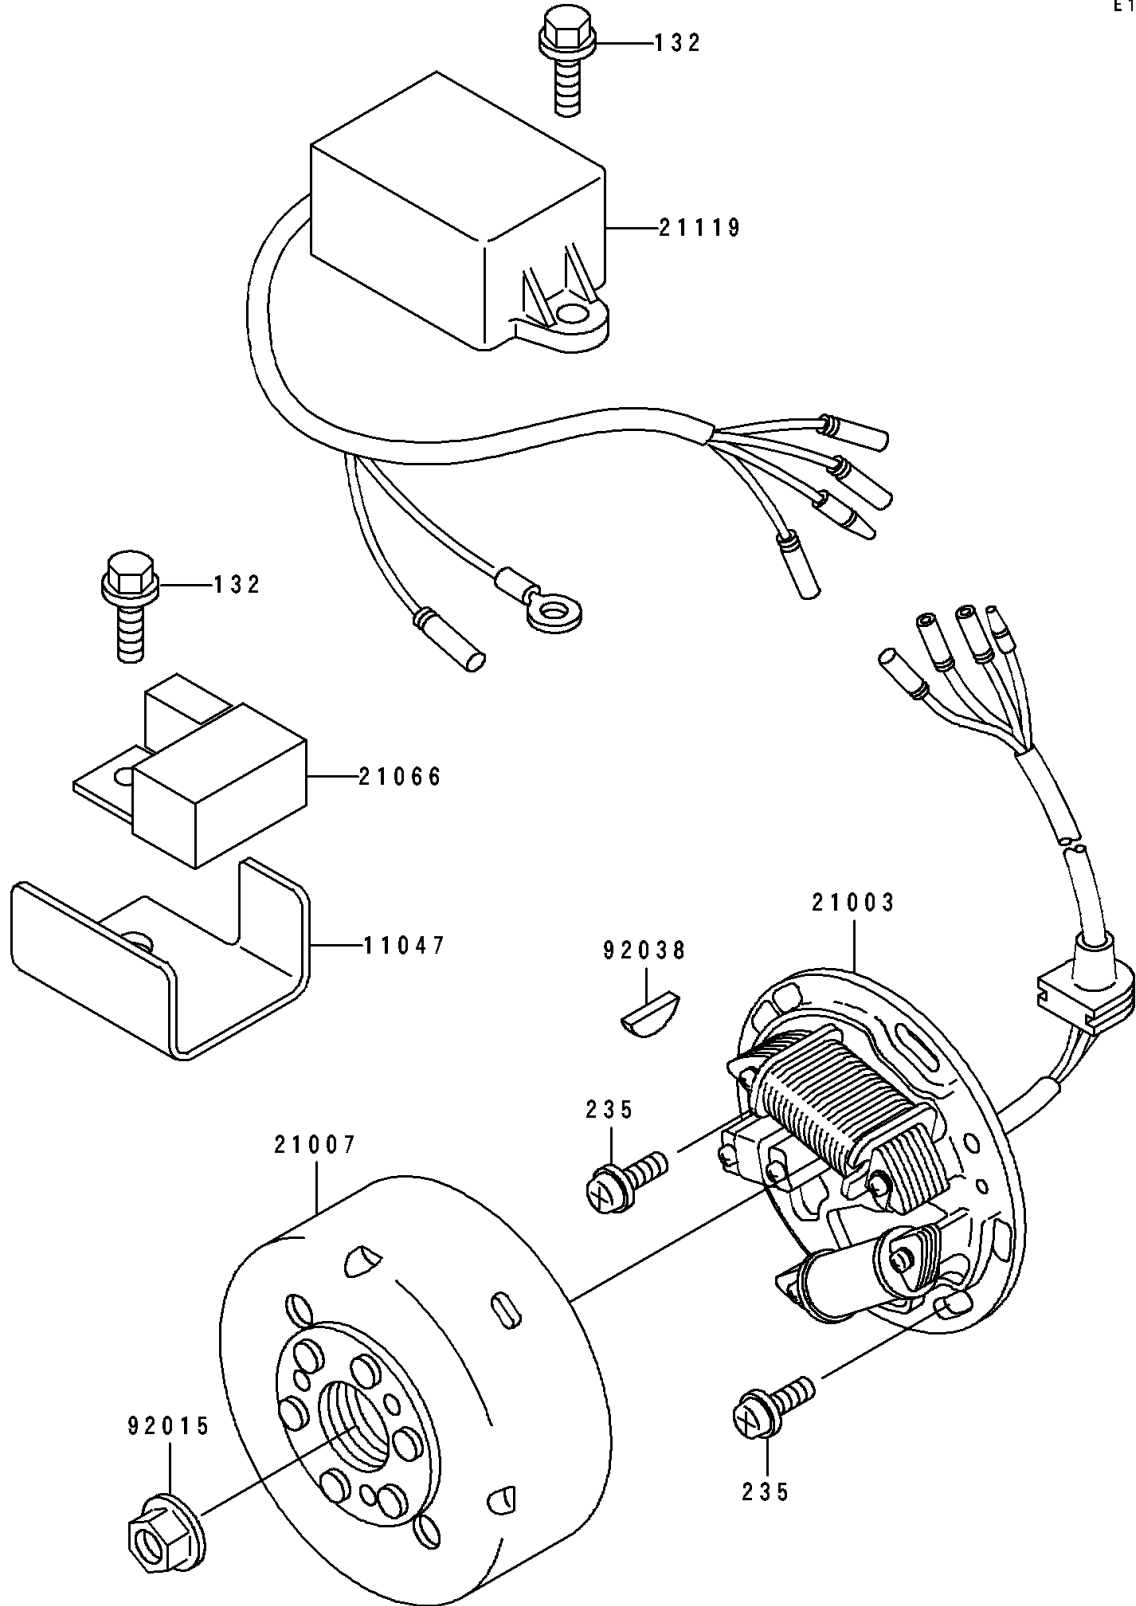

1992 KDX250 PARTS DIAGRAM

Generator

E1810

1992 KDX250 PARTS LIST

Generator

ITEM NAME	PART NUMBER	QUANTITY
BRACKET,REGULATOR (Ref # 11047)	11047-1421	1
STATOR (Ref # 21003)	21003-1233	1
ROTOR,MAGNETO (Ref # 21007)	21007-1231	1
REGULATOR-VOLTAGE (Ref # 21066)	21066-1070	1
IGNITER (Ref # 21119)	21119-1311	1
NUT (Ref # 92015)	92015-1821	1
KEY,WOODRUFF (Ref # 92038)	92038-001	1
BOLT-FLANGED-SMALL (Ref # 132)	132G0612	2
SCREW-PAN-WP-CROS (Ref # 235)	235B0616	3