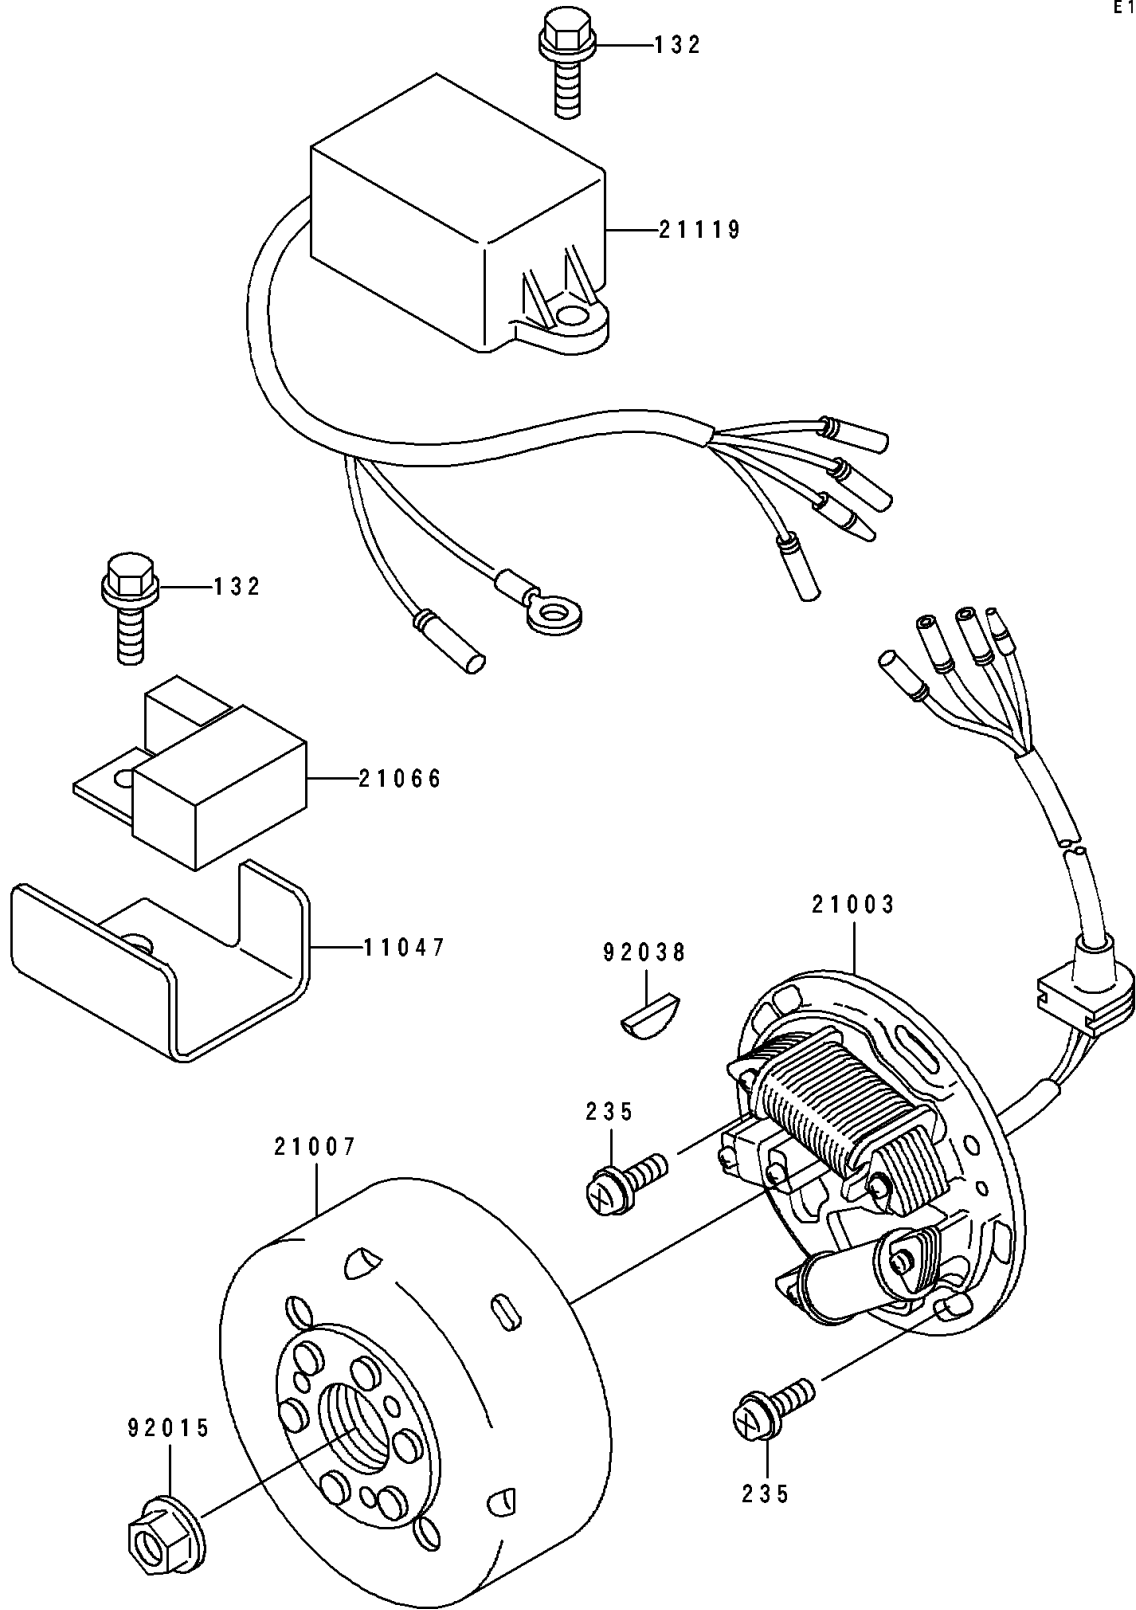

1993 KDX250 PARTS DIAGRAM

Generator

E1810

1993 KDX250 PARTS LIST

Generator

ITEM NAME	PART NUMBER	QUANTITY
BRACKET,REGULATOR (Ref # 11047)	11047-1421	1
STATOR (Ref # 21003)	21003-1233	1
ROTOR,MAGNETO (Ref # 21007)	21007-1231	1
REGULATOR-VOLTAGE (Ref # 21066)	21066-1070	1
IGNITER (Ref # 21119)	21119-1311	1
NUT (Ref # 92015)	92015-1821	1
KEY,WOODRUFF (Ref # 92038)	92038-001	1
BOLT-FLANGED-SMALL (Ref # 132)	132G0612	2
SCREW-PAN-WP-CROS (Ref # 235)	235B0616	3