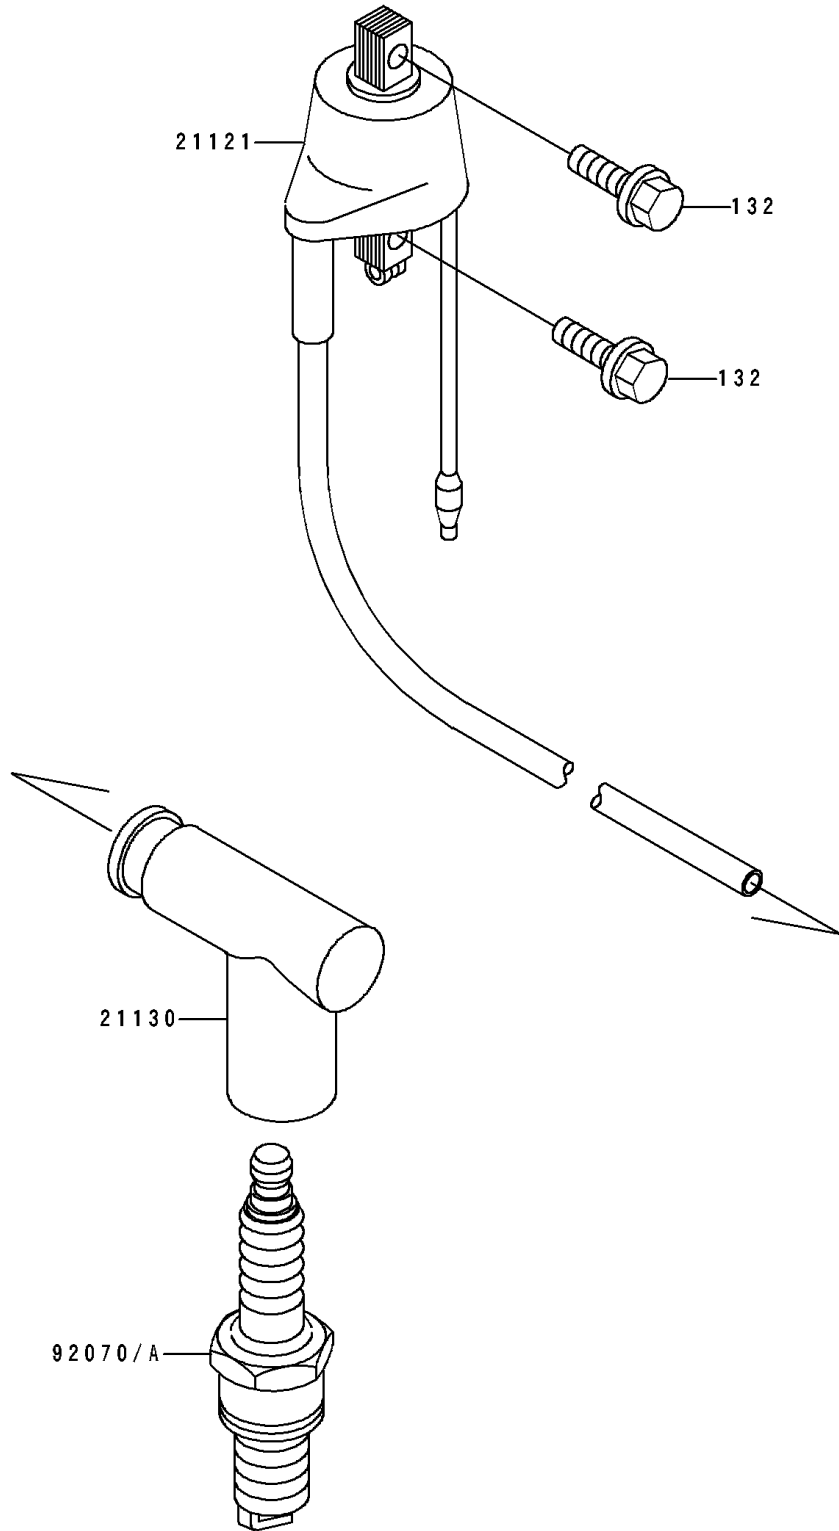

1993 KDX250 PARTS DIAGRAM

Ignition System

E1830

1993 KDX250 PARTS LIST

Ignition System

| ITEM NAME | PART NUMBER | QUANTITY |
|--------------------------------------|-------------|----------|
| COIL-IGNITION (Ref # 21121) | 21121-1191 | 1 |
| CAP-SPARK PLUG (Ref # 21130) | 21130-1062 | 1 |
| PLUG-SPARK,B9ES(NGK) (Ref # 92070) | 92070-054 | 1 |
| PLUG-SPARK,BR9ES(NGK) (Ref # 92070A) | 92070-1157 | 1 |
| BOLT-FLANGED-SMALL (Ref # 132) | 132G0618 | 2 |