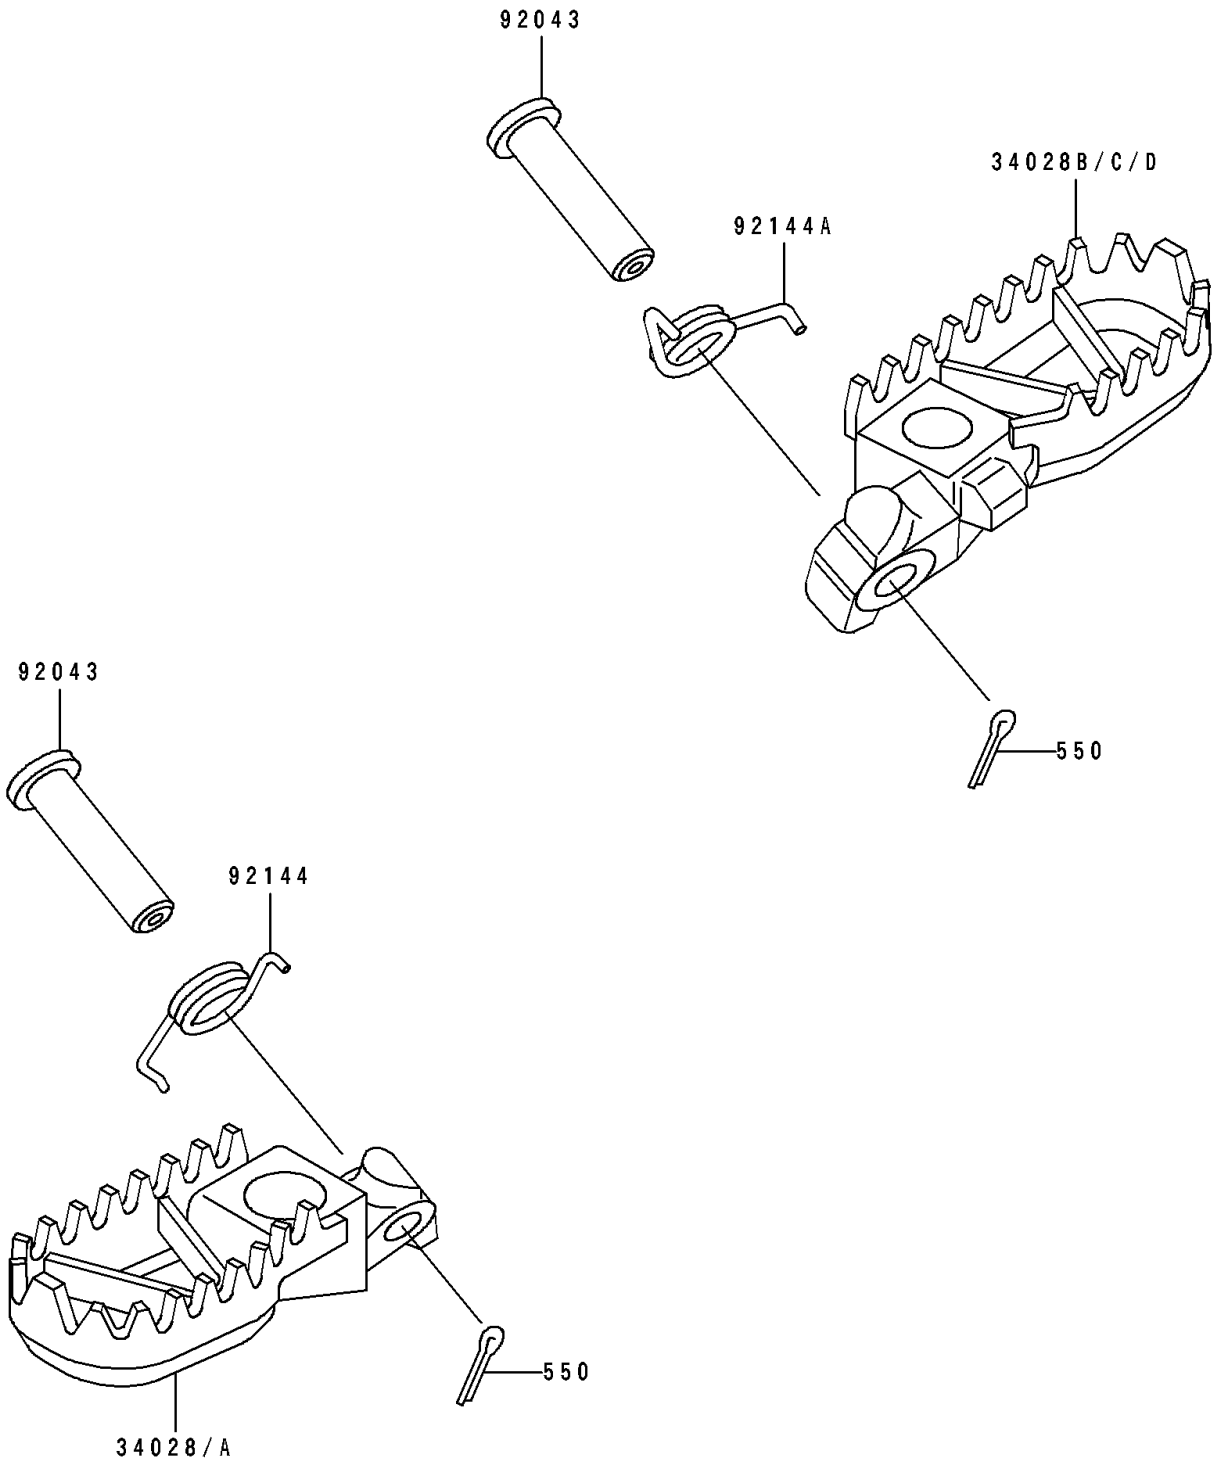

1993 KDX250 PARTS DIAGRAM

Footrests

F2160

1993 KDX250 PARTS LIST

Footrests

ITEM NAME	PART NUMBER	QUANTITY
STEP,LH,SILVER NO.25 (Ref # 34028A)	34028-1332-CE	1
STEP,RH,SILVER NO.25 (Ref # 34028D)	34028-1365-CE	1
PIN,10X45.5 (Ref # 92043)	92043-1372	2
SPRING,STEP,LH (Ref # 92144)	92144-1511	1
SPRING,STEP,RH (Ref # 92144A)	92144-1512	1
PIN-COTTER,3.0X20 (Ref # 550)	550D3020	2