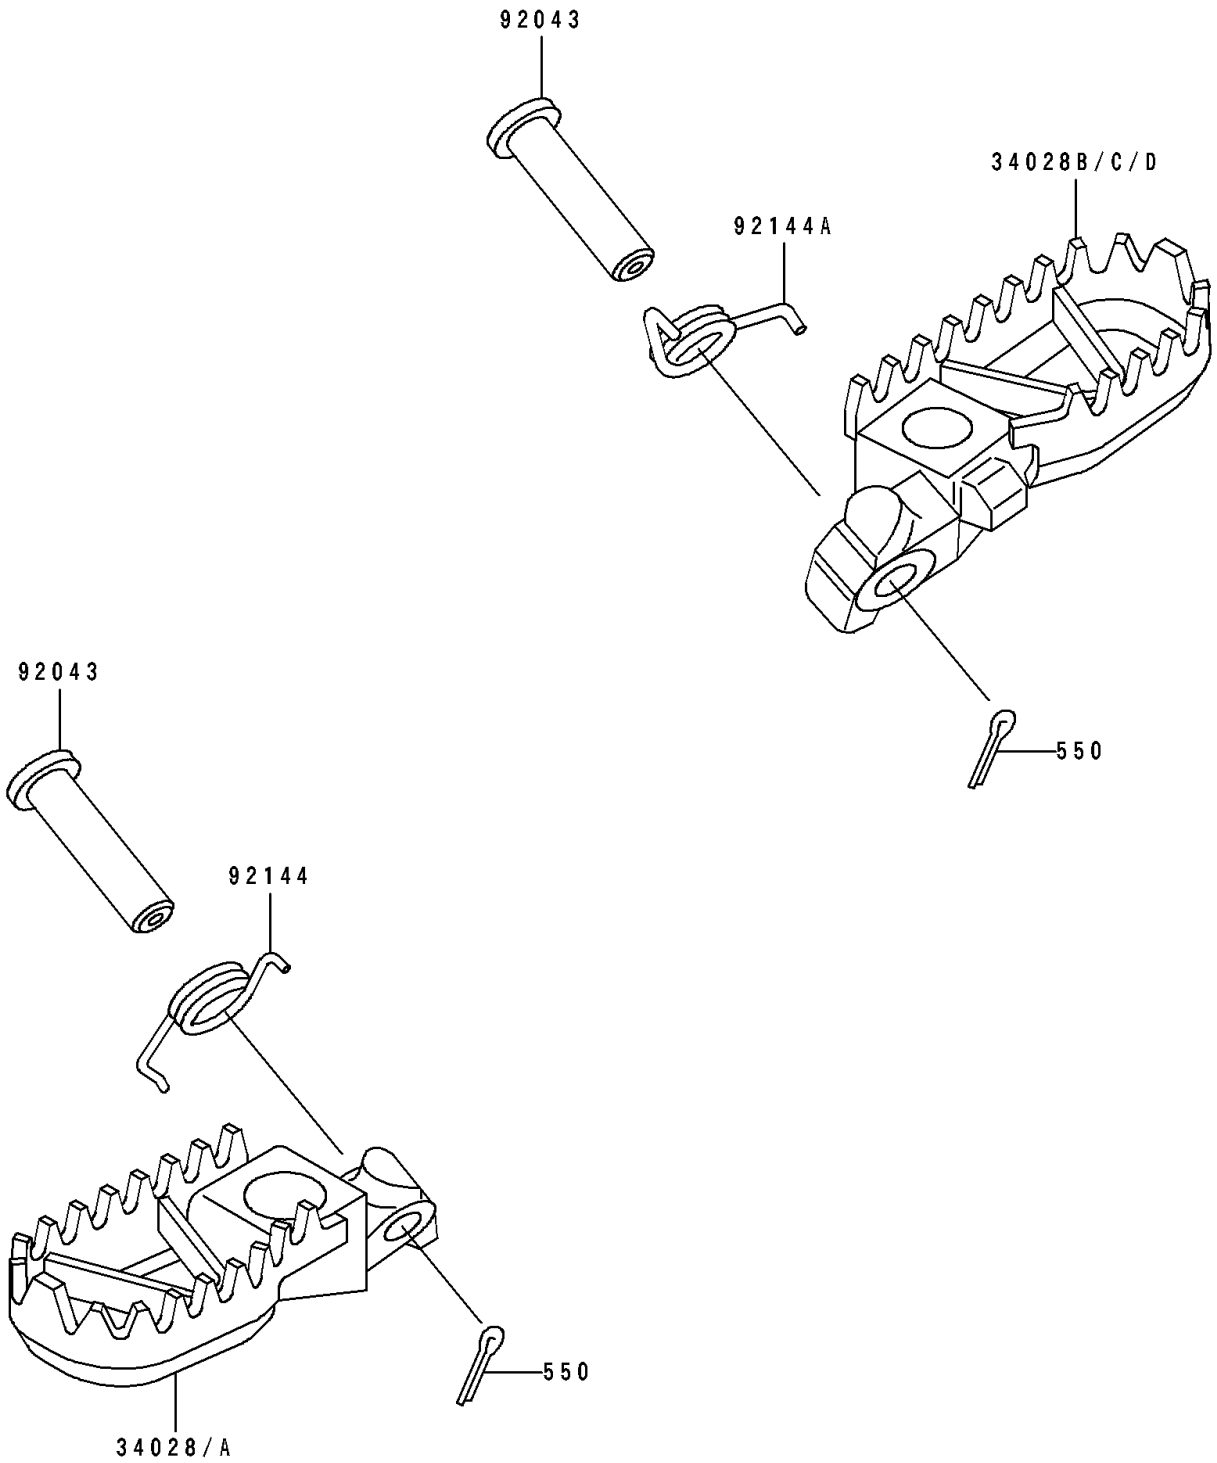

1993 KDX250 PARTS DIAGRAM

Footrests

F2160

1993 KDX250 PARTS LIST

Footrests

ITEM NAME	PART NUMBER	QUANTITY
STEP,LH,SILVER NO.25 (Ref # 34028A)	34028-1332-CE	1
STEP,RH,SILVER NO.25 (Ref # 34028D)	34028-1365-CE	1
PIN,10X45.5 (Ref # 92043)	92043-1372	2
SPRING,STEP,LH (Ref # 92144)	92144-1511	1
SPRING,STEP,RH (Ref # 92144A)	92144-1512	1
PIN-COTTER,3.0X20 (Ref # 550)	550D3020	2