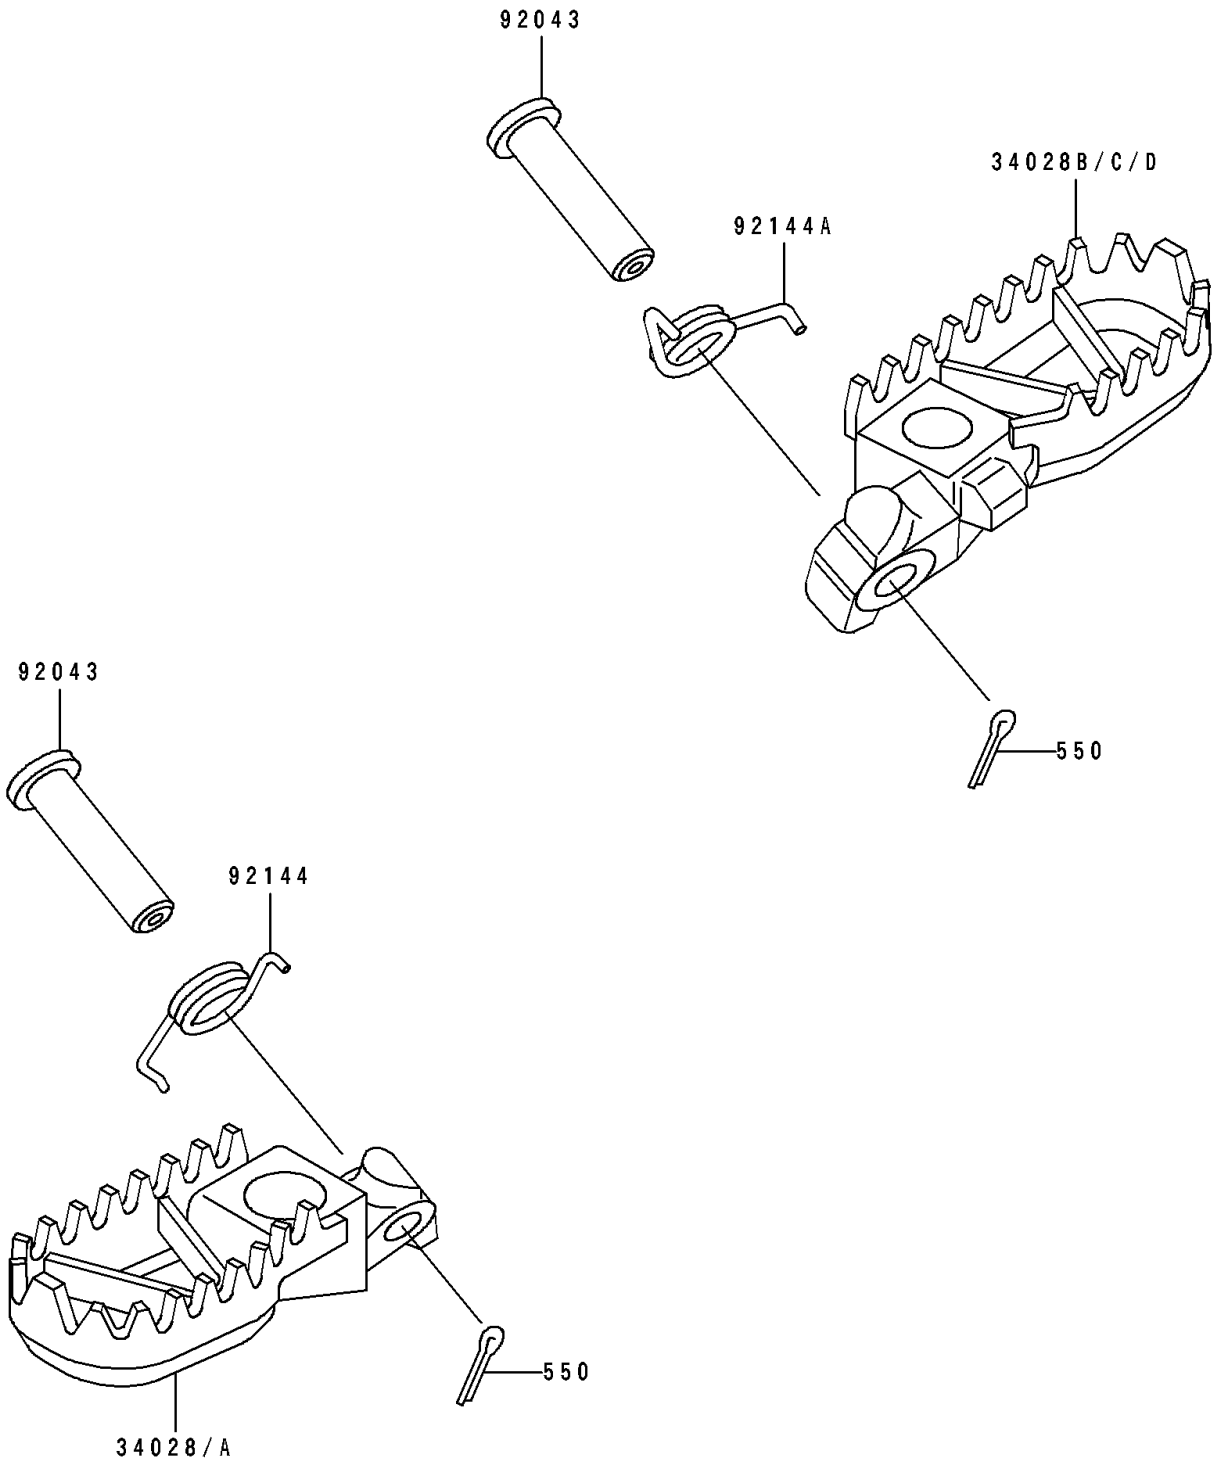

1994 KDX250 PARTS DIAGRAM

Footrests

F2160

1994 KDX250 PARTS LIST

Footrests

ITEM NAME	PART NUMBER	QUANTITY
STEP,LH,SILVER NO.25 (Ref # 34028A)	34028-1332-CE	1
STEP,RH,SILVER NO.25 (Ref # 34028D)	34028-1365-CE	1
PIN,10X45.5 (Ref # 92043)	92043-1372	2
SPRING,STEP,LH (Ref # 92144)	92144-1511	1
SPRING,STEP,RH (Ref # 92144A)	92144-1512	1
PIN-COTTER,3.0X20 (Ref # 550)	550D3020	2