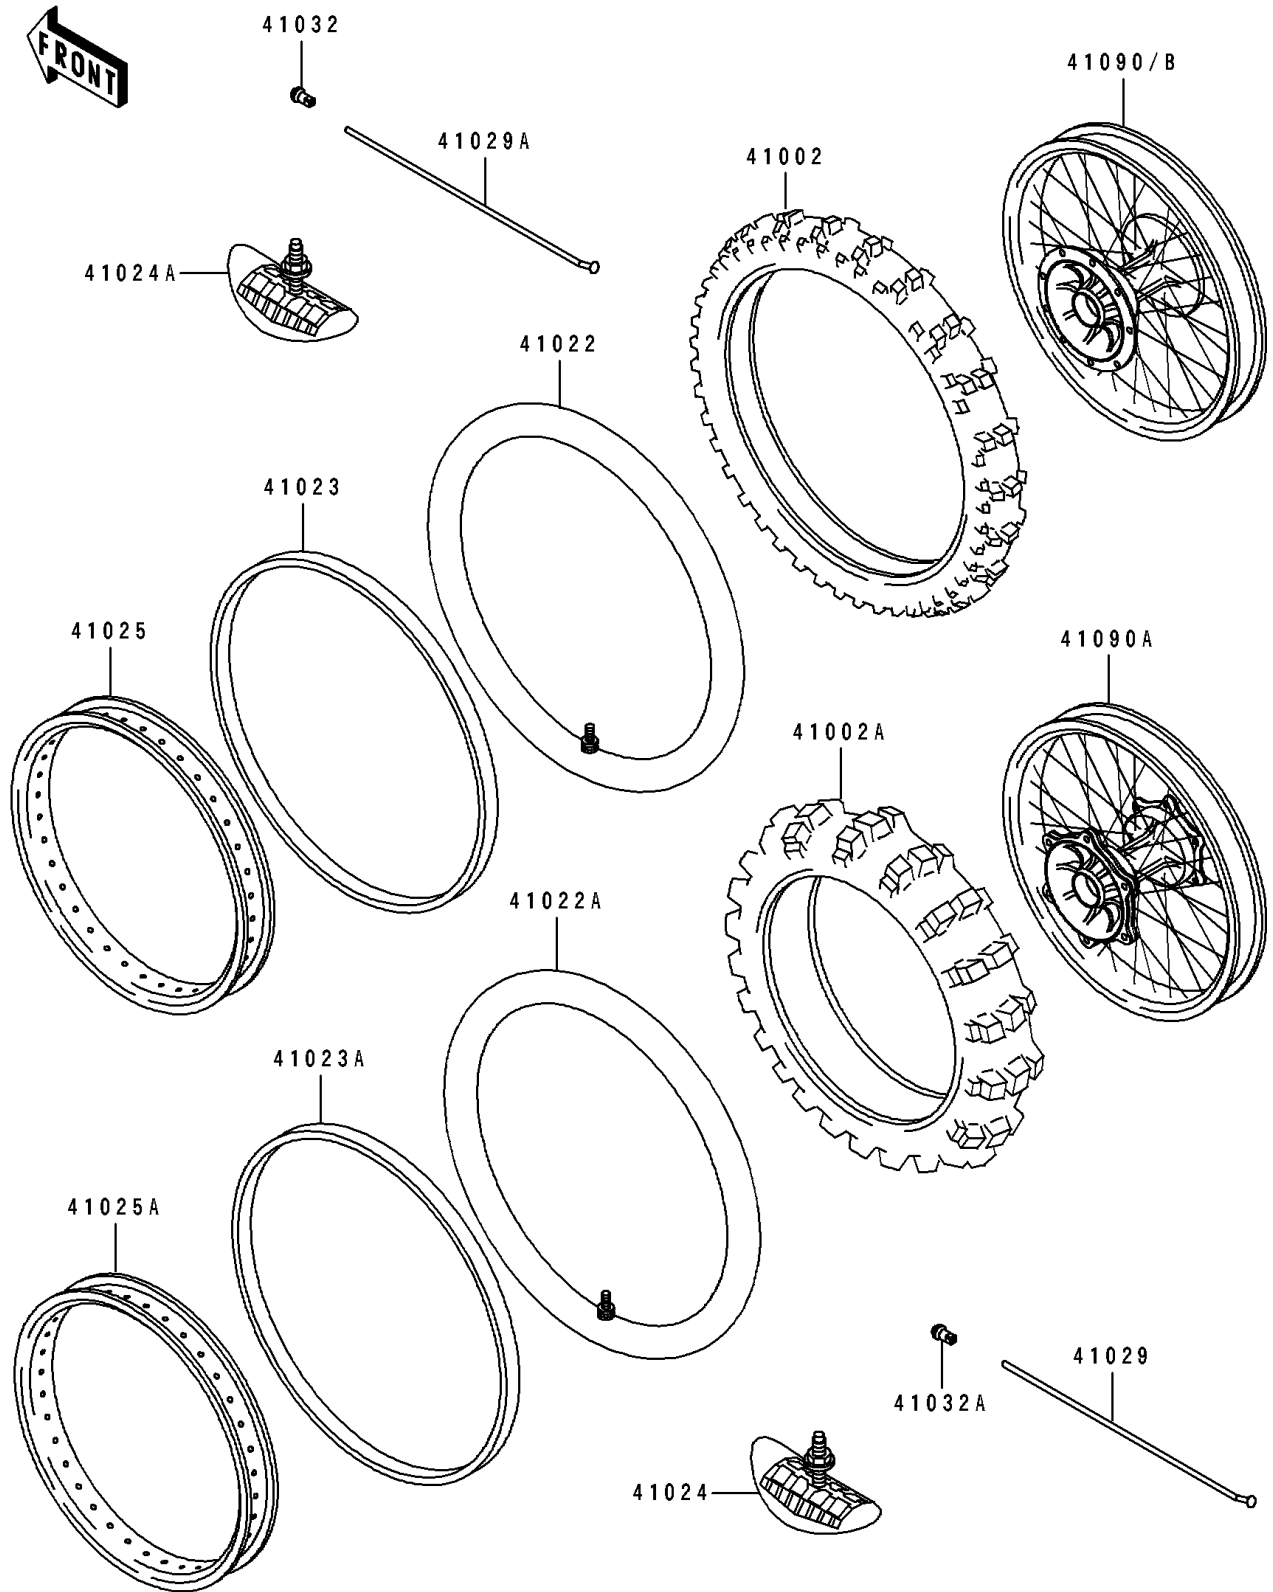

1994 KDX250 PARTS DIAGRAM

Wheels/Tires

F2210

1994 KDX250 PARTS LIST

Wheels/Tires

ITEM NAME	PART NUMBER	QUANTITY
TIRE,FR,80/100-21 51M,D752F(D) (Ref # 41002)	41002-1801	1
TIRE,RR,110/100-18 64M,D752(D) (Ref # 41002A)	41002-1867	1
TUBE-TIRE,80/100-21(D) (Ref # 41022)	41022-1118	1
TUBE-TIRE,RR,110/100-18(D) (Ref # 41022A)	41022-1120	1
BAND-RIM,80/100-21(D) (Ref # 41023)	41023-1069	1
BAND-RIM,100/100-18(D) (Ref # 41023A)	41023-1070	1
STOPPER-RIM,2.15-M(DUNLOP) (Ref # 41024)	41024-009	1
STOPPER-RIM,1.60-M(DUNLOP) (Ref # 41024A)	41024-010	1
RIM,FR,1.60X21 (Ref # 41025)	41025-1257	1
RIM,RR,2.15X18 (Ref # 41025A)	41025-1258	1
SPOKE-INNER,RR,190MMX160D (Ref # 41029)	41029-1198	36
SPOKE-INNER,FR,228MMX165D (Ref # 41029A)	41029-1206	36
NIPPLE-SPOKE (Ref # 41032)	41032-1061	36
NIPPLE-SPOKE (Ref # 41032A)	41032-1064	36
WHEEL-SUB ASSY,RR (Ref # 41090A)	41090-1085	1
WHEEL-SUB ASSY,FR (Ref # 41090B)	41090-1090	1