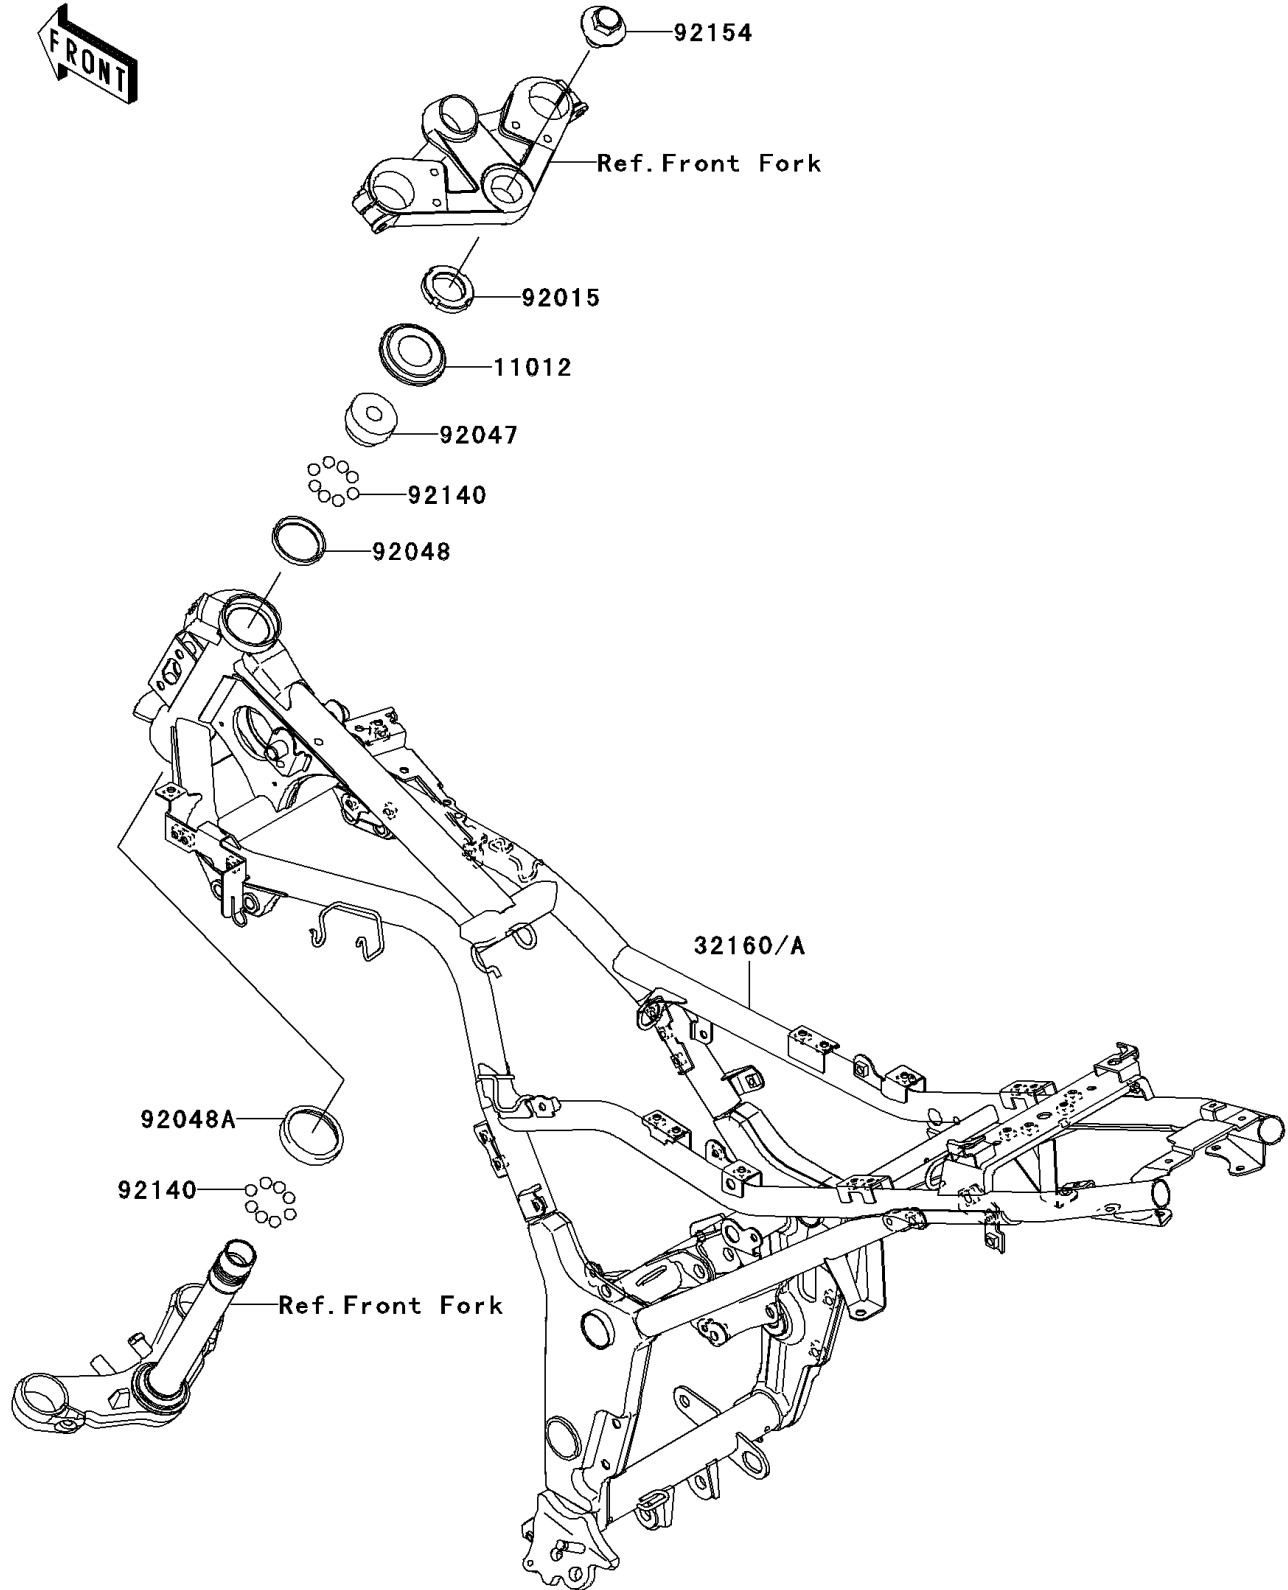

2008 Ninja® 250R PARTS DIAGRAM

Frame

F2120

2008 Ninja® 250R PARTS LIST

Frame

ITEM NAME	PART NUMBER	QUANTITY
CAP,STEERING STEM (Ref # 11012)	11012-1898	1
FRAME-COMP,BLACK (Ref # 32160)	32160-0223-18R	1
NUT,30MM,BLACK (Ref # 92015)	92015-1301	1
RACE,STEERING STEM BEARING (Ref # 92047)	92047-011	1
RACE,STEERING STEM BEARING (Ref # 92048)	92048-006	1
RACE,STEERING STEM BEARING (Ref # 92048A)	92048-008	1
BALL,6.35MM (Ref # 92140)	92140-0008	39
BOLT,FLANGED,16X22,F.S.BLACK (Ref # 92154)	92154-0075-18R	1