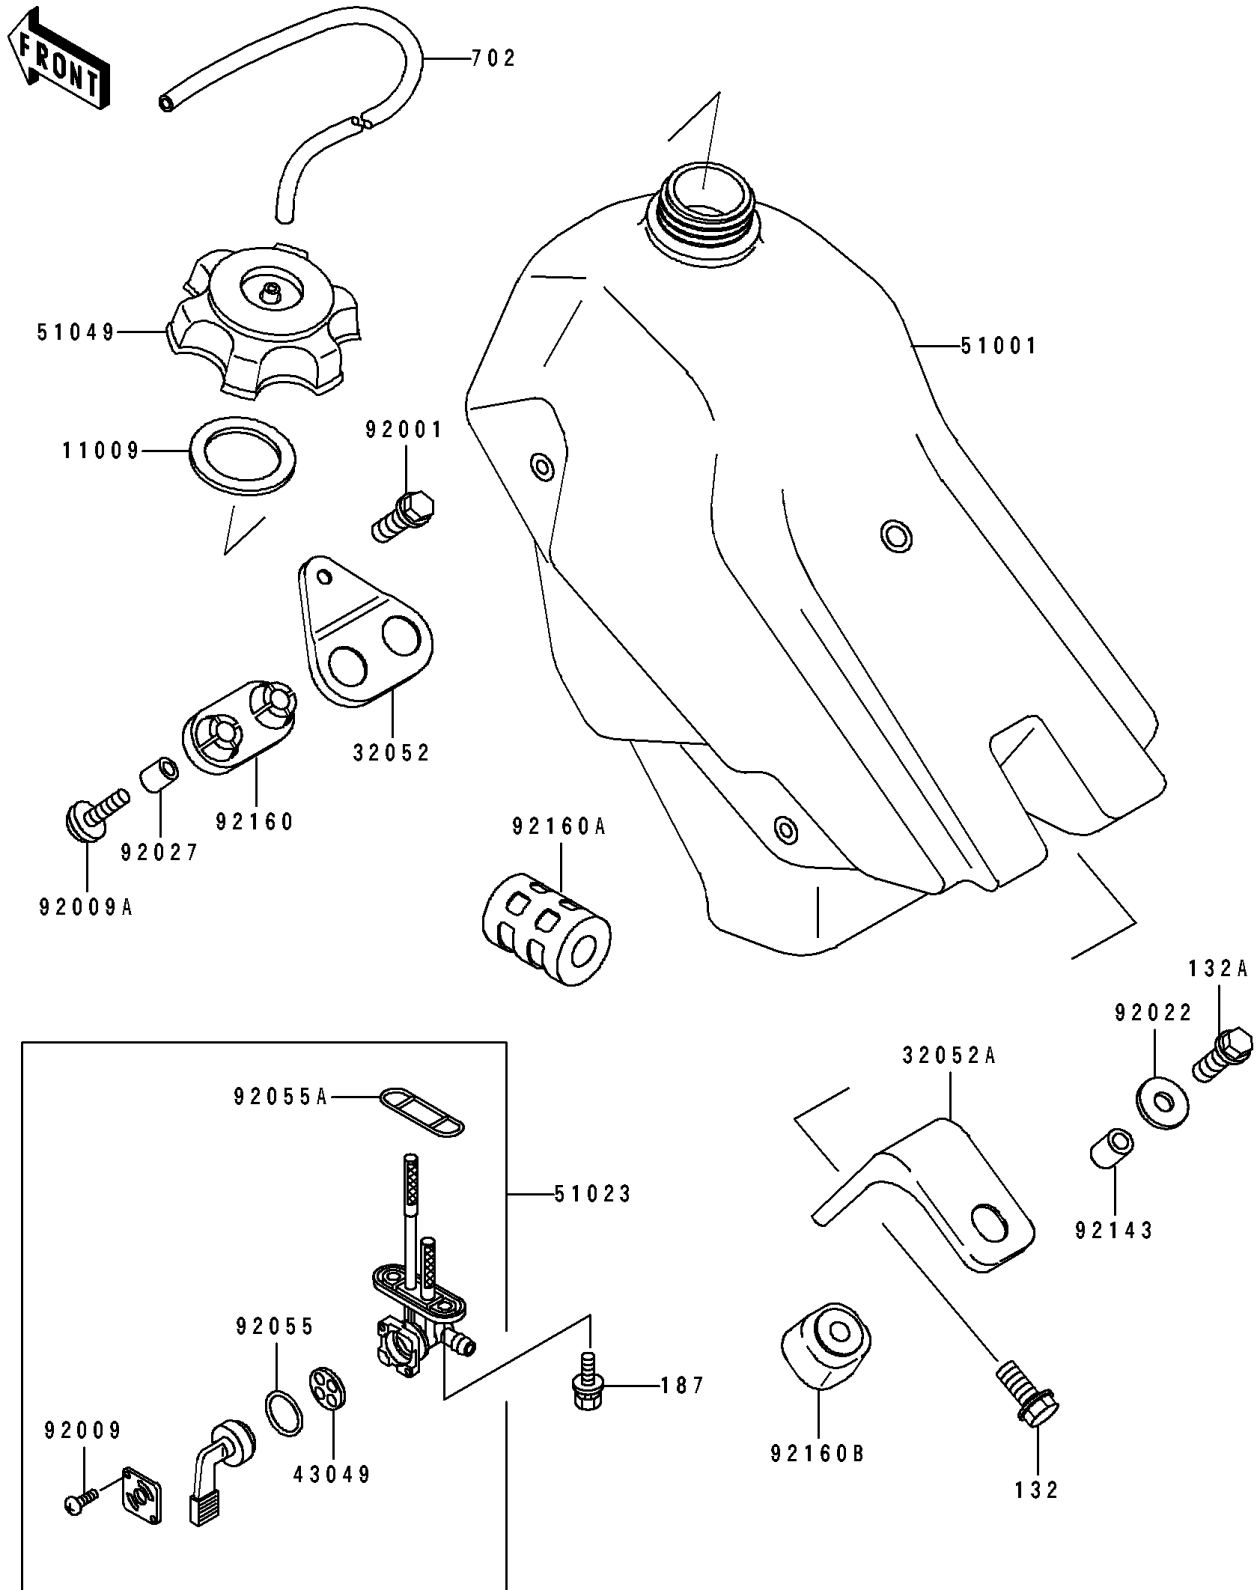

# 1993 KDX250 PARTS DIAGRAM

Fuel Tank

F2410

# 1993 KDX250 PARTS LIST

## Fuel Tank

ITEM NAME	PART NUMBER	QUANTITY
GASKET,FUEL TANK CAP (Ref # 11009)	11009-1622	1
BRACKET-TANK,FUEL,FR,L.GREEN (Ref # 32052)	32052-1317-CC	1
BRACKET-TANK,FUEL,RR,L.GREEN (Ref # 32052A)	32052-1318-CC	1
PACKING,FUEL TAP LEVER (Ref # 43049)	43049-1017	1
TANK-COMP-FUEL,L.GREEN (Ref # 51001)	51001-1344-6W	1
TAP-ASSY,FUEL (Ref # 51023)	51023-1178	1
CAP-TANK,FUEL (Ref # 51049)	51049-1089	1
BOLT,8X16 (Ref # 92001)	92001-1897	1
SCREW,3X5 (Ref # 92009)	92009-1123	2
SCREW,6X22 (Ref # 92009A)	92009-1441	2
WASHER,6.5X24X2 (Ref # 92022)	92022-1690	1
COLLAR,6.8X10X11.5 (Ref # 92027)	92027-1210	2
RING-O,FUEL TAP LEVER (Ref # 92055)	92055-1111	1
RING-O,FUEL TAP PACKING (Ref # 92055A)	92055-1348	1
COLLAR,6.8X10X24.5 (Ref # 92143)	92143-1459	1
DAMPER,FUEL TANK,FR (Ref # 92160)	92160-1252	1
DAMPER,FUEL TANK (Ref # 92160A)	92160-1253	2
DAMPER,FUEL TANK,RR (Ref # 92160B)	92160-1254	1
BOLT-FLANGED-SMALL (Ref # 132)	132G0612	3
BOLT-FLANGED-SMALL (Ref # 132A)	132G0635	1
BOLT-UPSET-WSP (Ref # 187)	187B0616	2
TUBE-RUBBER,5X350 (Ref # 702)	702A05350	1