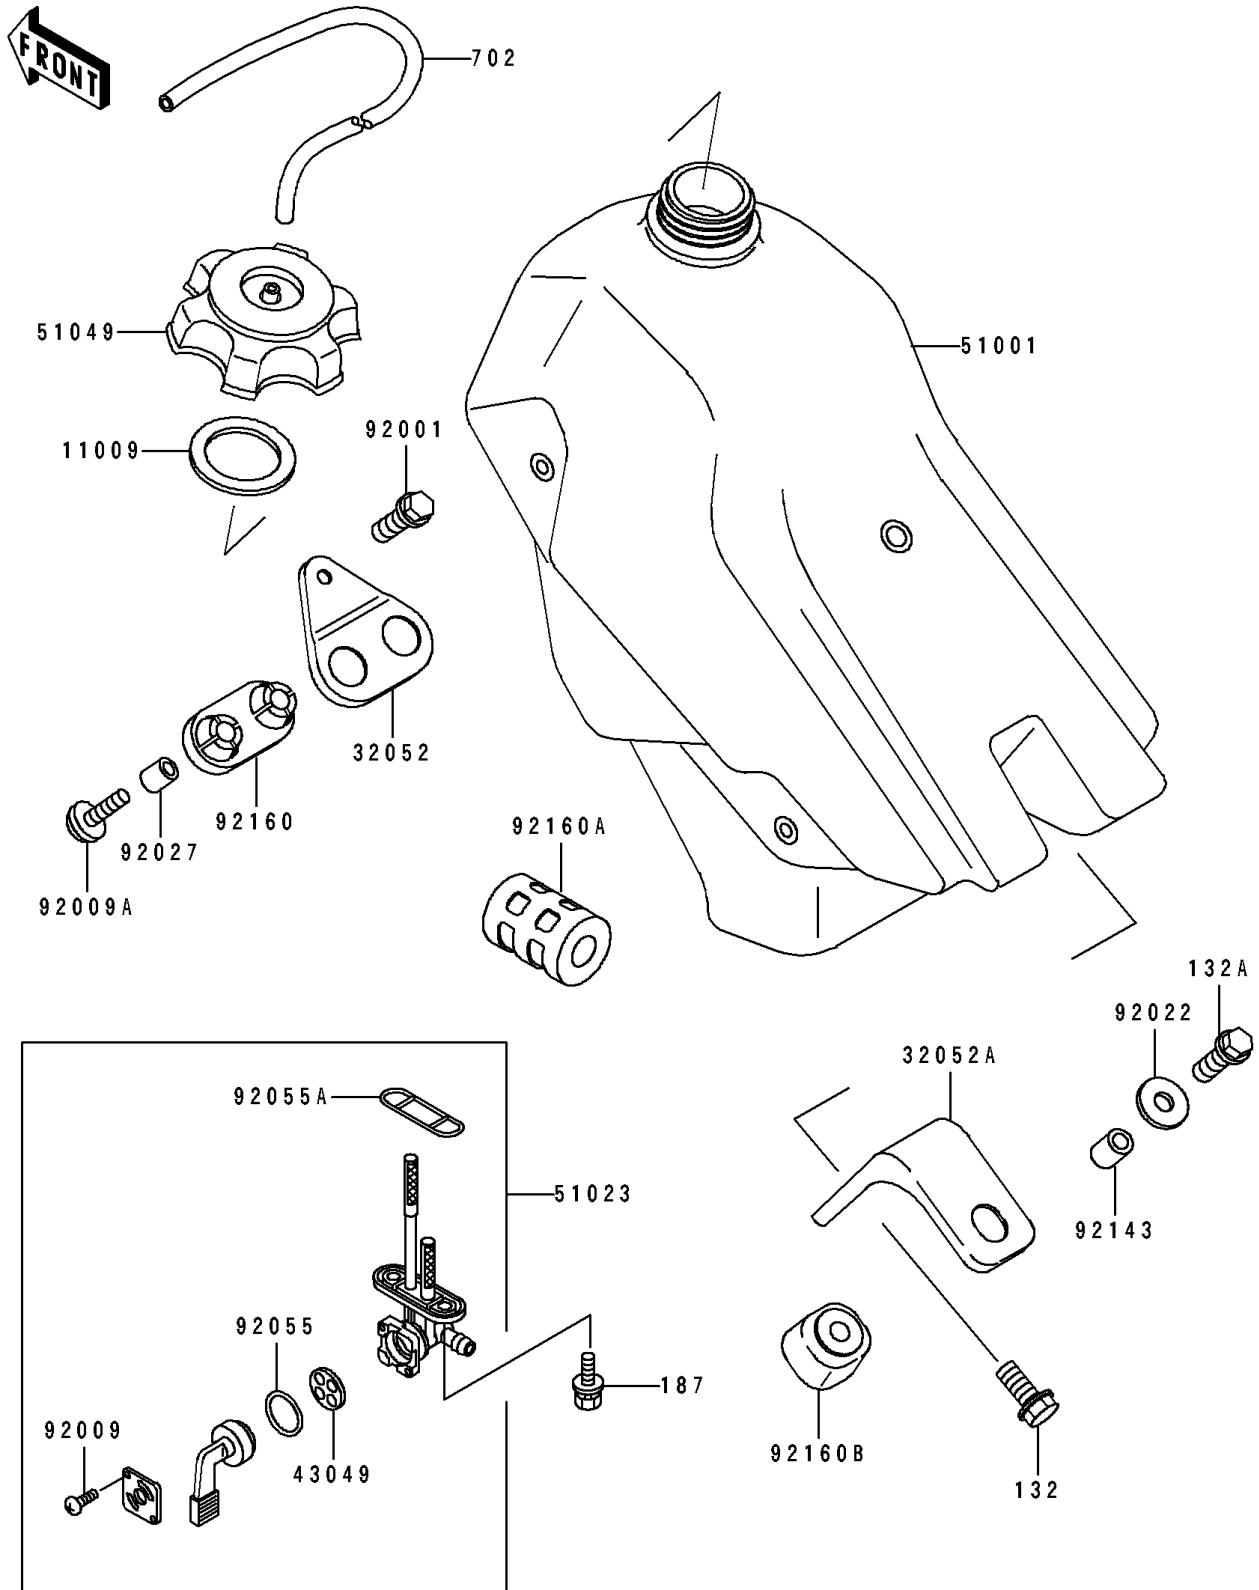

1994 KDX250 PARTS DIAGRAM

Fuel Tank

F2410

1994 KDX250 PARTS LIST

Fuel Tank

ITEM NAME	PART NUMBER	QUANTITY
GASKET,FUEL TANK CAP (Ref # 11009)	11009-1622	1
BRACKET-TANK,FUEL,FR,L.GREEN (Ref # 32052)	32052-1317-CC	1
BRACKET-TANK,FUEL,RR,L.GREEN (Ref # 32052A)	32052-1318-CC	1
PACKING,FUEL TAP LEVER (Ref # 43049)	43049-1017	1
TANK-COMP-FUEL,L.GREEN (Ref # 51001)	51001-1344-6W	1
TAP-ASSY,FUEL (Ref # 51023)	51023-1178	1
CAP-TANK,FUEL (Ref # 51049)	51049-1089	1
BOLT,8X16 (Ref # 92001)	92001-1897	1
SCREW,3X5 (Ref # 92009)	92009-1123	2
SCREW,6X22 (Ref # 92009A)	92009-1441	2
WASHER,6.5X24X2 (Ref # 92022)	92022-1690	1
COLLAR,6.8X10X11.5 (Ref # 92027)	92027-1210	2
RING-O,FUEL TAP LEVER (Ref # 92055)	92055-1111	1
RING-O,FUEL TAP PACKING (Ref # 92055A)	92055-1348	1
COLLAR,6.8X10X24.5 (Ref # 92143)	92143-1459	1
DAMPER,FUEL TANK,FR (Ref # 92160)	92160-1252	1
DAMPER,FUEL TANK (Ref # 92160A)	92160-1253	2
DAMPER,FUEL TANK,RR (Ref # 92160B)	92160-1254	1
BOLT-FLANGED-SMALL (Ref # 132)	132G0612	3
BOLT-FLANGED-SMALL (Ref # 132A)	132G0635	1
BOLT-UPSET-WSP (Ref # 187)	187B0616	2
TUBE-RUBBER,5X350 (Ref # 702)	702A05350	1