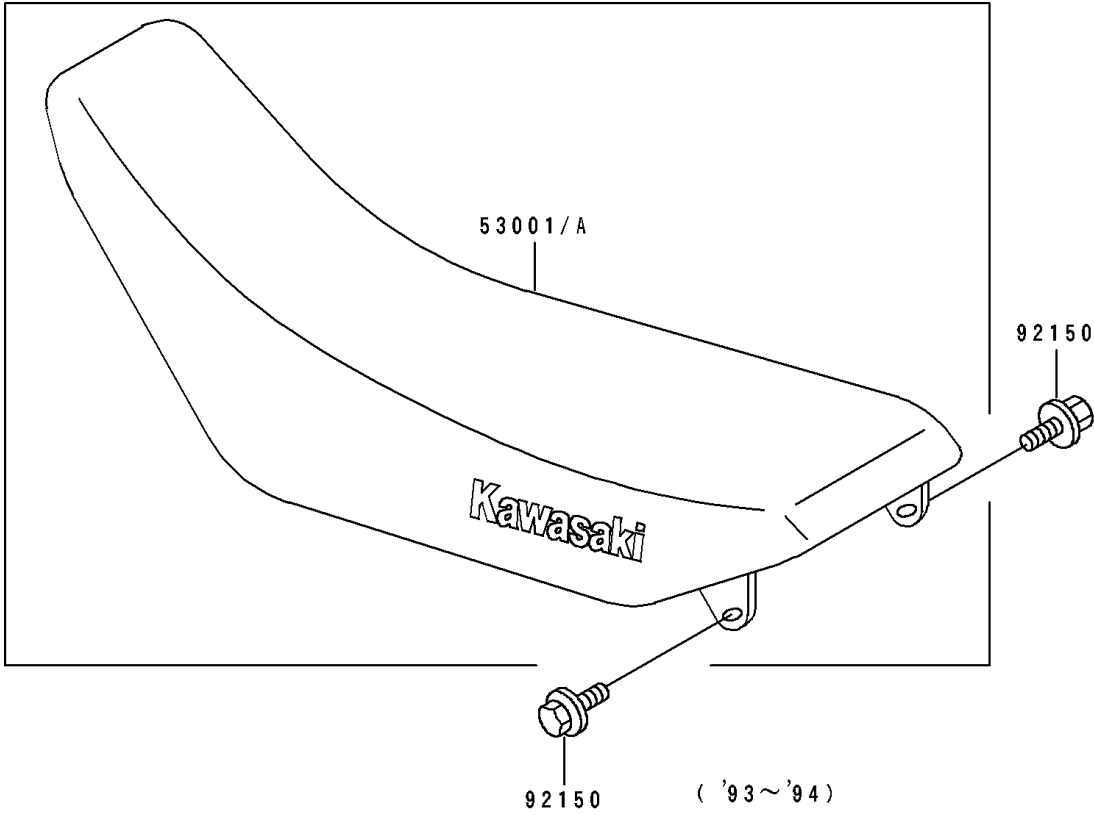

# 1991 KDX250 PARTS DIAGRAM

Seat

F 2510

( '91~'92 )

( '93~'94 )

# 1991 KDX250 PARTS LIST

## Seat

ITEM NAME	PART NUMBER	QUANTITY
SEAT-ASSY,DUAL,BLUE (Ref # 53001)	53001-1624-MZ	1
BOLT,6X20 (Ref # 92150)	92150-1339	2