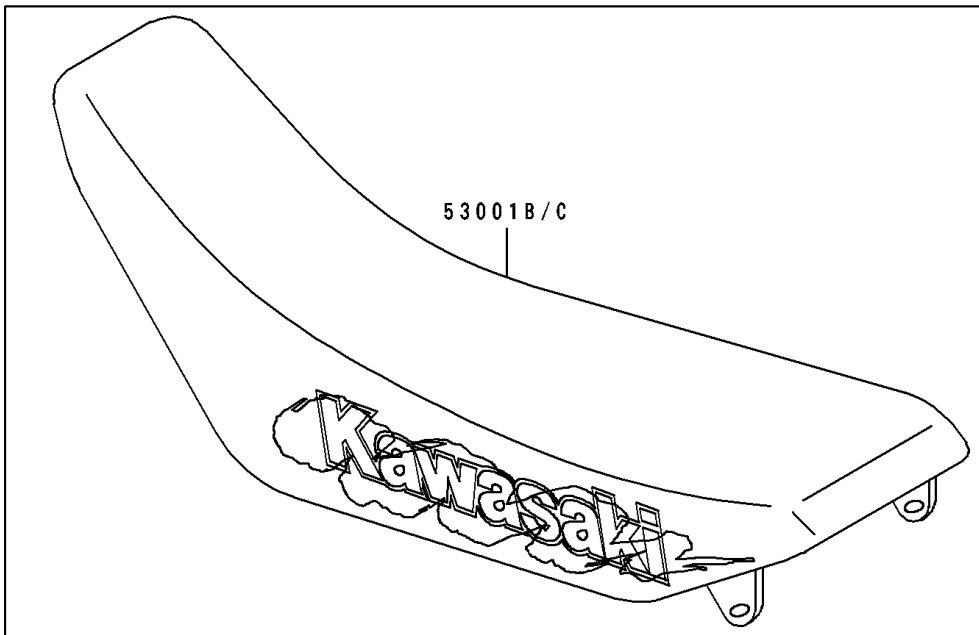

# 1991 KDX250 PARTS DIAGRAM

Seat

F 2510

( '91~'92 )

( '93~'94 )

# 1991 KDX250 PARTS LIST

## Seat

ITEM NAME	PART NUMBER	QUANTITY
SEAT-ASSY,DUAL,BLUE (Ref # 53001)	53001-1624-MZ	1
BOLT,6X20 (Ref # 92150)	92150-1339	2