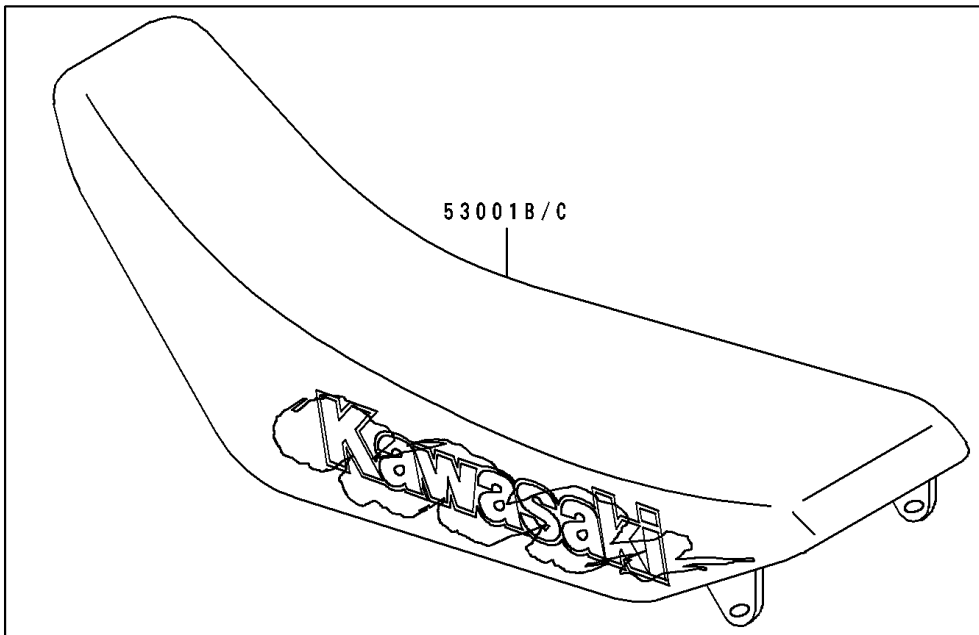

# 1993 KDX250 PARTS DIAGRAM

Seat

F 2510

( '91 ~ '92 )

( '93 ~ '94 )

# 1993 KDX250 PARTS LIST

## Seat

ITEM NAME	PART NUMBER	QUANTITY
SEAT-ASSY,DUAL,BLUE 32 (Ref # 53001B)	53001-1709-LK	1
BOLT,6X20 (Ref # 92150)	92150-1339	2