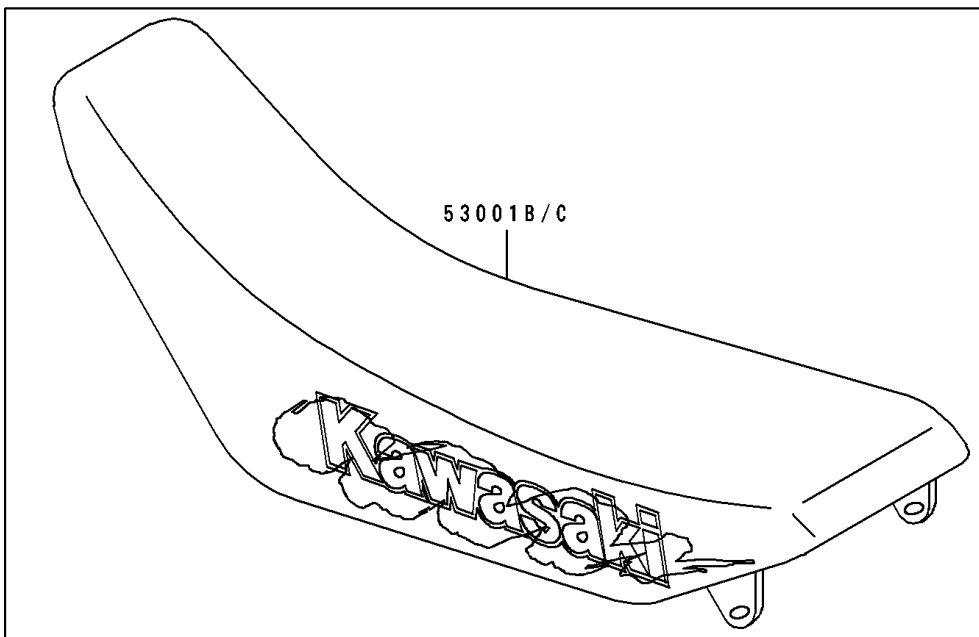

1993 KDX250 PARTS DIAGRAM

Seat

F 2510

('91 ~ '92)

('93 ~ '94)

1993 KDX250 PARTS LIST

Seat

ITEM NAME	PART NUMBER	QUANTITY
SEAT-ASSY,DUAL,BLUE 32 (Ref # 53001B)	53001-1709-LK	1
BOLT,6X20 (Ref # 92150)	92150-1339	2