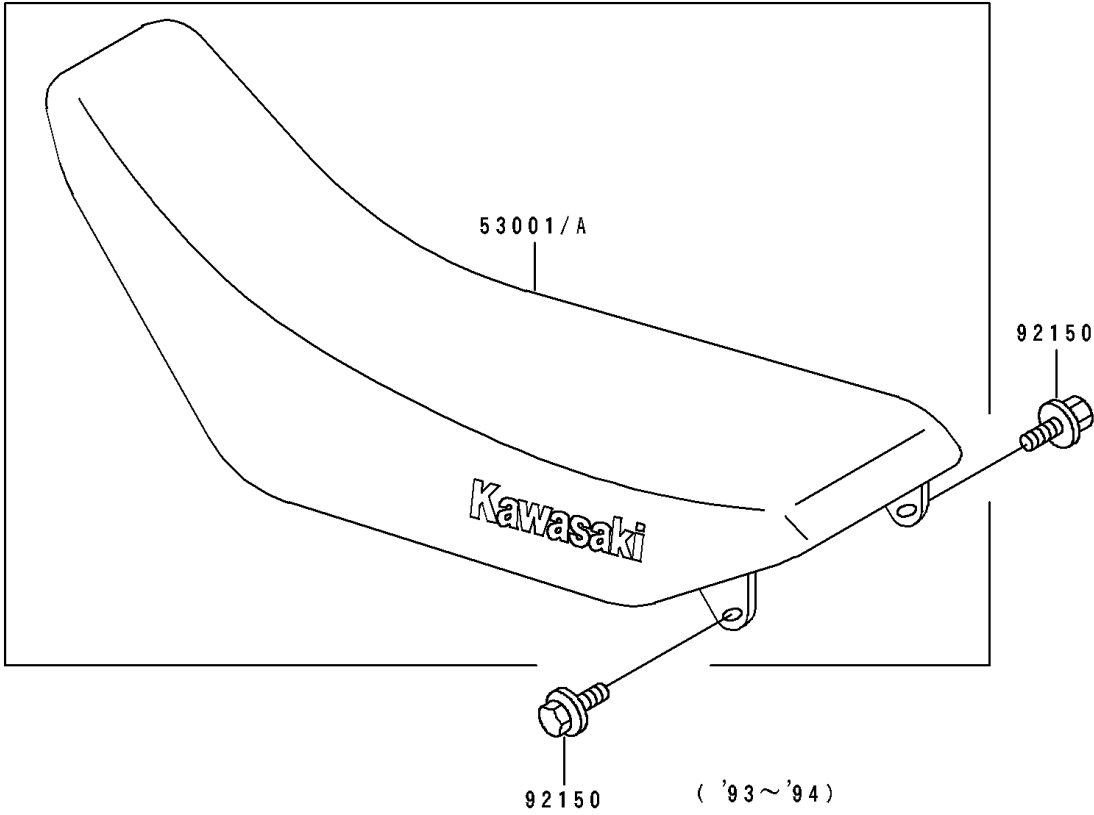

# 1993 KDX250 PARTS DIAGRAM

Seat

F 2510

( '91 ~ '92 )

( '93 ~ '94 )

# 1993 KDX250 PARTS LIST

## Seat

ITEM NAME	PART NUMBER	QUANTITY
SEAT-ASSY,DUAL,BLUE 32 (Ref # 53001B)	53001-1709-LK	1
BOLT,6X20 (Ref # 92150)	92150-1339	2