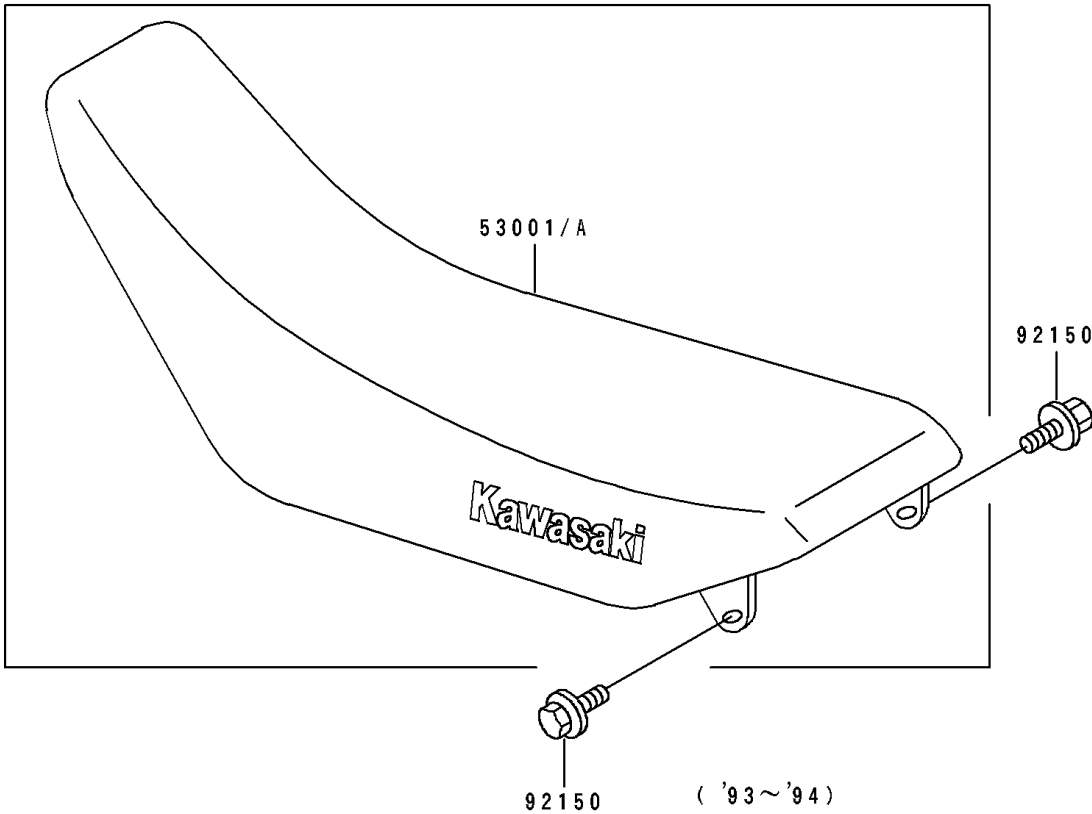

1993 KDX250 PARTS DIAGRAM

Seat

F 2510

('91 ~ '92)

('93 ~ '94)

1993 KDX250 PARTS LIST

Seat

ITEM NAME	PART NUMBER	QUANTITY
SEAT-ASSY,DUAL,BLUE 32 (Ref # 53001B)	53001-1709-LK	1
BOLT,6X20 (Ref # 92150)	92150-1339	2