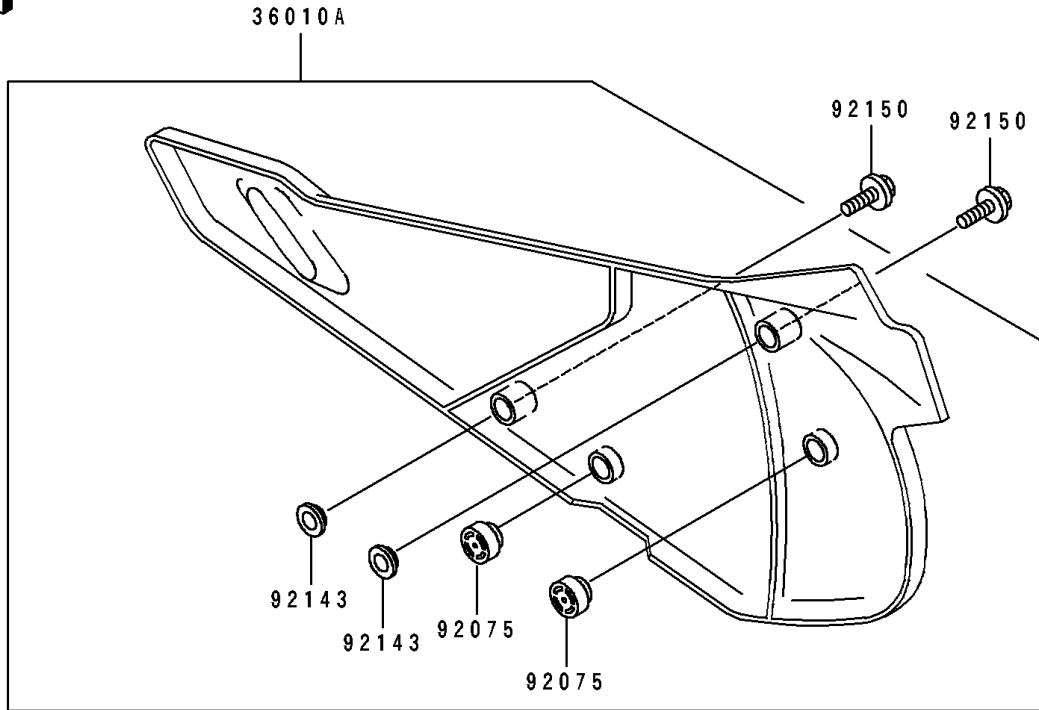

# 1991 KDX250 PARTS DIAGRAM

Side Covers

F2611

## Side Covers

ITEM NAME	PART NUMBER	QUANTITY
COVER-SIDE,LH,L.GREEN (Ref # 36010)	36010-5452-6W	1
COVER-SIDE,RH,L.GREEN (Ref # 36010A)	36010-5453-6W	1
DAMPER (Ref # 92075)	92075-1598	2
COLLAR (Ref # 92143)	92143-1196	4
BOLT,6X20 (Ref # 92150)	92150-1339	4