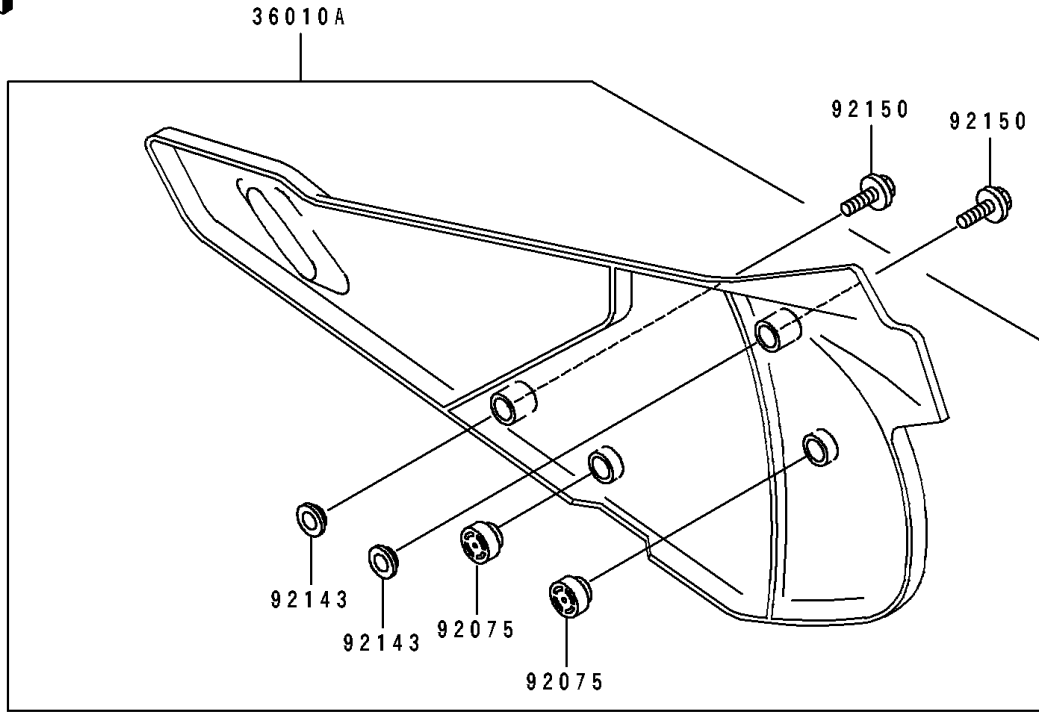

1991 KDX250 PARTS DIAGRAM

Side Covers

F2611

1991 KDX250 PARTS LIST

Side Covers

ITEM NAME	PART NUMBER	QUANTITY
COVER-SIDE,LH,L.GREEN (Ref # 36010)	36010-5452-6W	1
COVER-SIDE,RH,L.GREEN (Ref # 36010A)	36010-5453-6W	1
DAMPER (Ref # 92075)	92075-1598	2
COLLAR (Ref # 92143)	92143-1196	4
BOLT,6X20 (Ref # 92150)	92150-1339	4