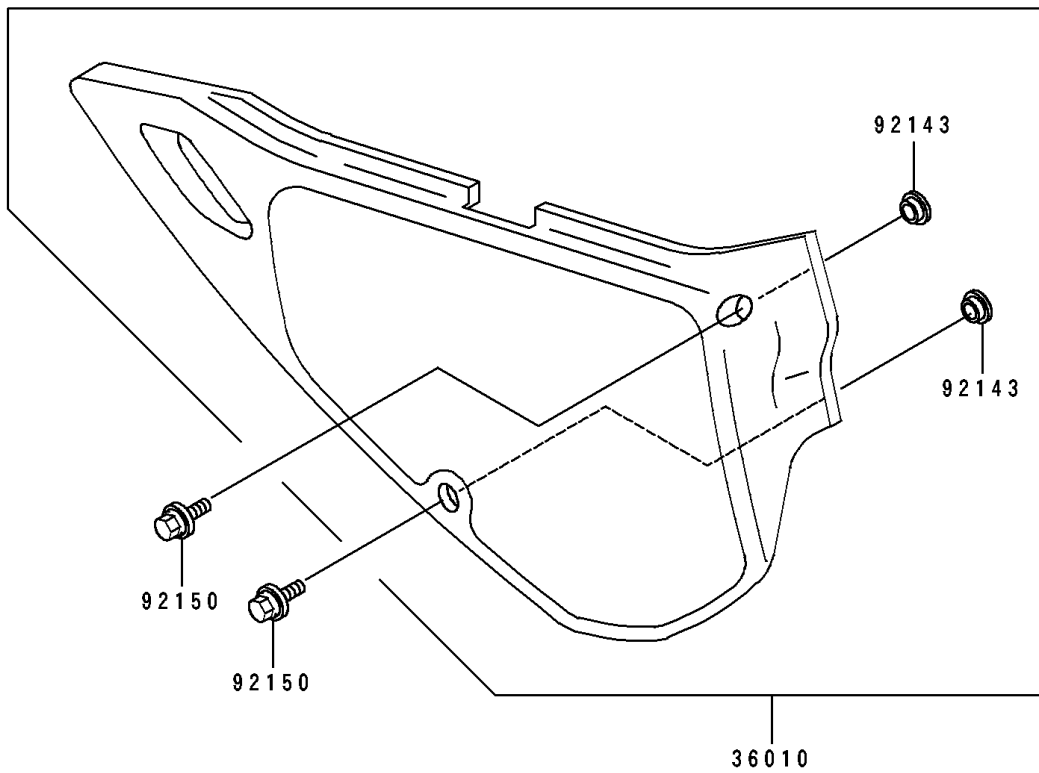

1991 KDX250 PARTS DIAGRAM

Side Covers

F2611

1991 KDX250 PARTS LIST

Side Covers

ITEM NAME	PART NUMBER	QUANTITY
COVER-SIDE,LH,L.GREEN (Ref # 36010)	36010-5452-6W	1
COVER-SIDE,RH,L.GREEN (Ref # 36010A)	36010-5453-6W	1
DAMPER (Ref # 92075)	92075-1598	2
COLLAR (Ref # 92143)	92143-1196	4
BOLT,6X20 (Ref # 92150)	92150-1339	4