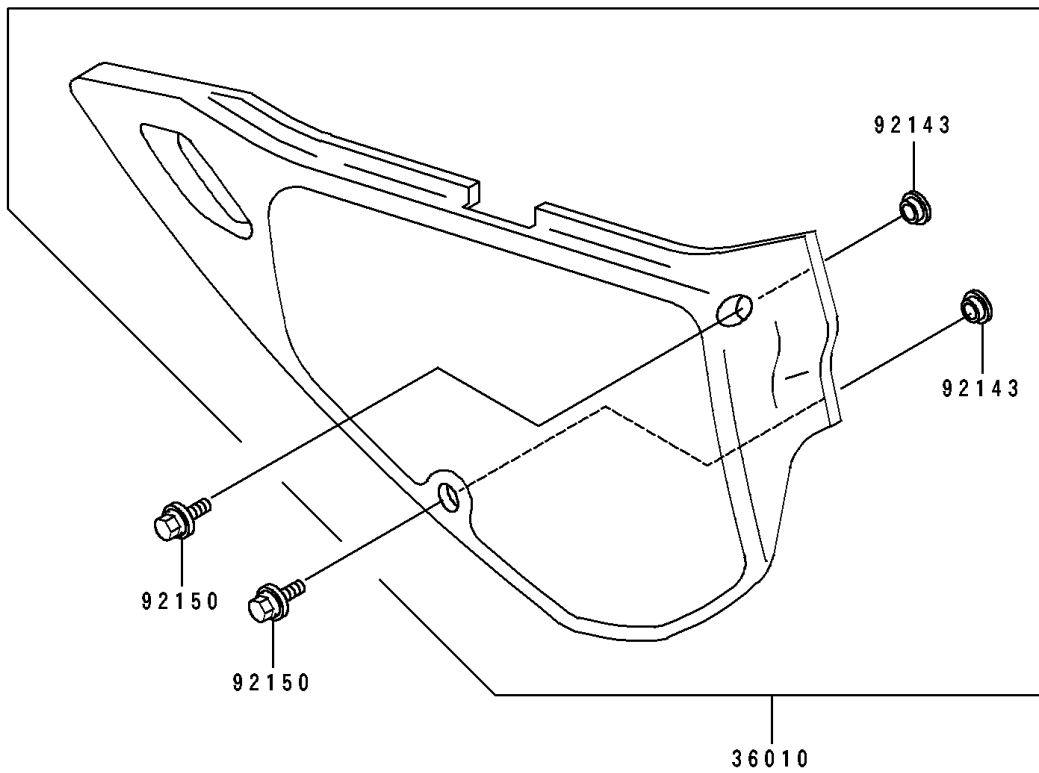

# 1991 KDX250 PARTS DIAGRAM

Side Covers

F2611

# 1991 KDX250 PARTS LIST

## Side Covers

ITEM NAME	PART NUMBER	QUANTITY
COVER-SIDE,LH,L.GREEN (Ref # 36010)	36010-5452-6W	1
COVER-SIDE,RH,L.GREEN (Ref # 36010A)	36010-5453-6W	1
DAMPER (Ref # 92075)	92075-1598	2
COLLAR (Ref # 92143)	92143-1196	4
BOLT,6X20 (Ref # 92150)	92150-1339	4