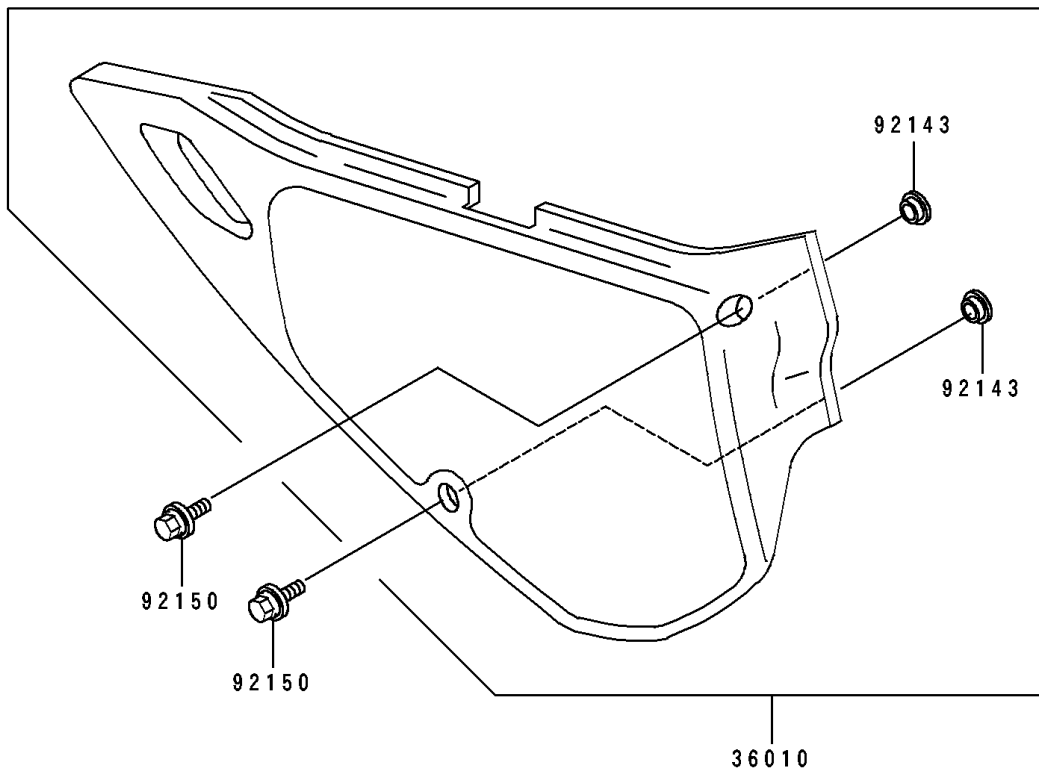

1993 KDX250 PARTS DIAGRAM

Side Covers

F2611

1993 KDX250 PARTS LIST

Side Covers

ITEM NAME	PART NUMBER	QUANTITY
COVER-SIDE,LH,L.GREEN (Ref # 36010)	36010-5452-6W	1
COVER-SIDE,RH,L.GREEN (Ref # 36010A)	36010-5453-6W	1
DAMPER (Ref # 92075)	92075-1598	2
COLLAR (Ref # 92143)	92143-1196	4
BOLT,6X20 (Ref # 92150)	92150-1339	4