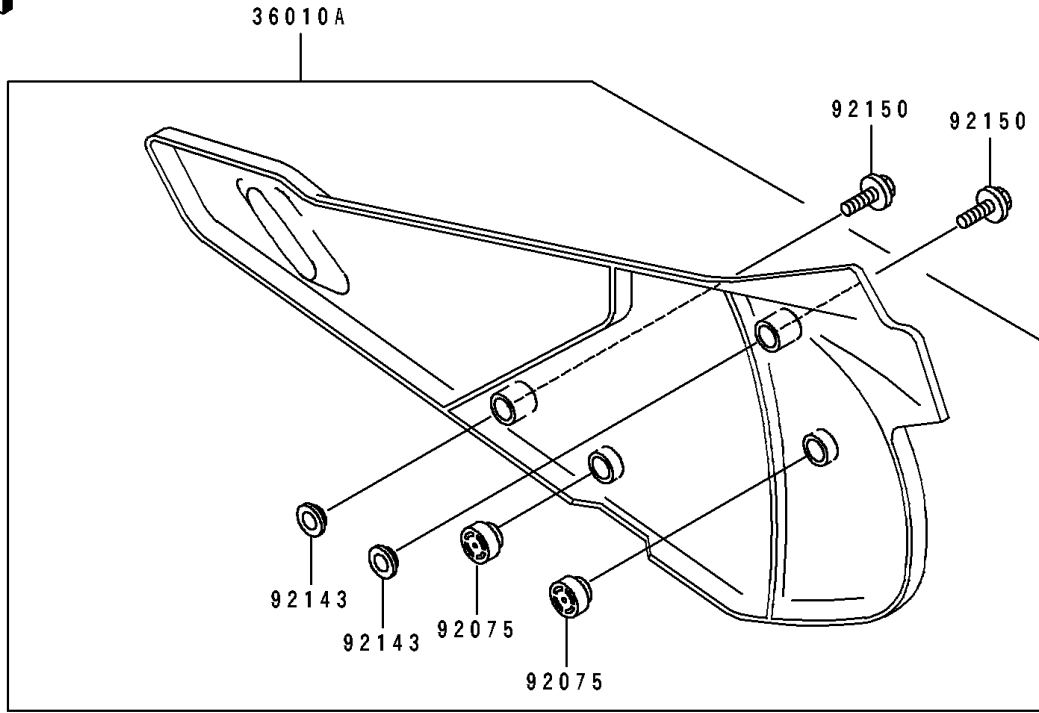

1993 KDX250 PARTS DIAGRAM

Side Covers

F2611

1993 KDX250 PARTS LIST

Side Covers

ITEM NAME	PART NUMBER	QUANTITY
COVER-SIDE,LH,L.GREEN (Ref # 36010)	36010-5452-6W	1
COVER-SIDE,RH,L.GREEN (Ref # 36010A)	36010-5453-6W	1
DAMPER (Ref # 92075)	92075-1598	2
COLLAR (Ref # 92143)	92143-1196	4
BOLT,6X20 (Ref # 92150)	92150-1339	4